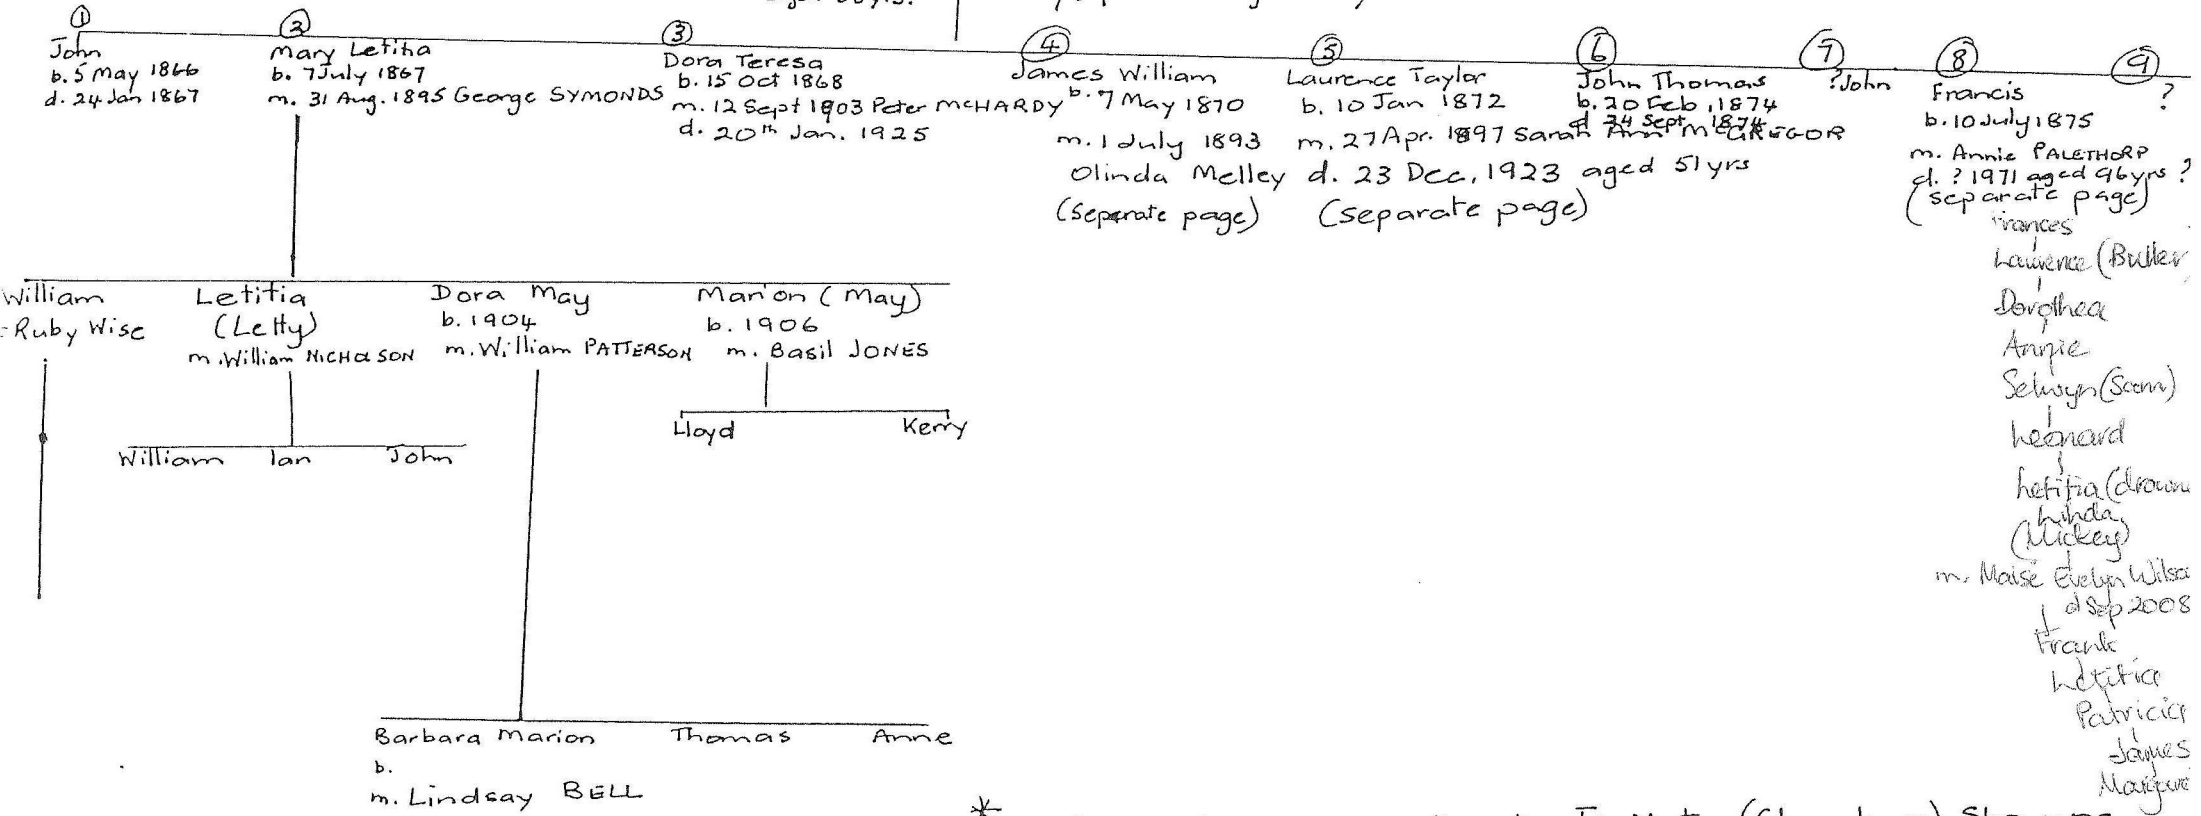

William COOPER
b. c. 1690

= 6 Mar 1717 Ann Donby
8 chn.

Thomas COOPER = 22 May 1766 Elizabeth Brown
4 chn.

eldest

John COOPER = 30 May 1799 Annie Edlington
c. 1767- 8 chn c. 1773-1833

eldest

John COOPER = 19 May 1823 Mary Cliffe
c. 1800 12 chn c. 1806

10th child

James COOPER = ① Mary Letitia Taylor
1841-1899 9 chn 1841-1878
② Margarette Loughlin Vaughan
8 chn 1856-1942

3rd son

Laurence Taylor COOPER = Sarah Ann McGregor
1872-1923 7 chn. 1871-1930

b. 14 Mar. 1841
 m. 5 Aug. 1865 Mary Letitia Taylor - daughter of Thomas, Catherine TAYLOR
 d. 6 Oct. 1899 aged 58 yrs. | b. 1841? in Birn, Offally Ireland
 d. 17 Sept 1878 aged 37 yrs

James came out from England possibly on the 'War Spirit' 1863 He worked 1st on 'Civitas' then for the Chambers at 'Te Mata'. In 1863 he won a ploughing competition in Havelock Nth.

FRANCIS COOPER / MAISIE EVELYN WILSON