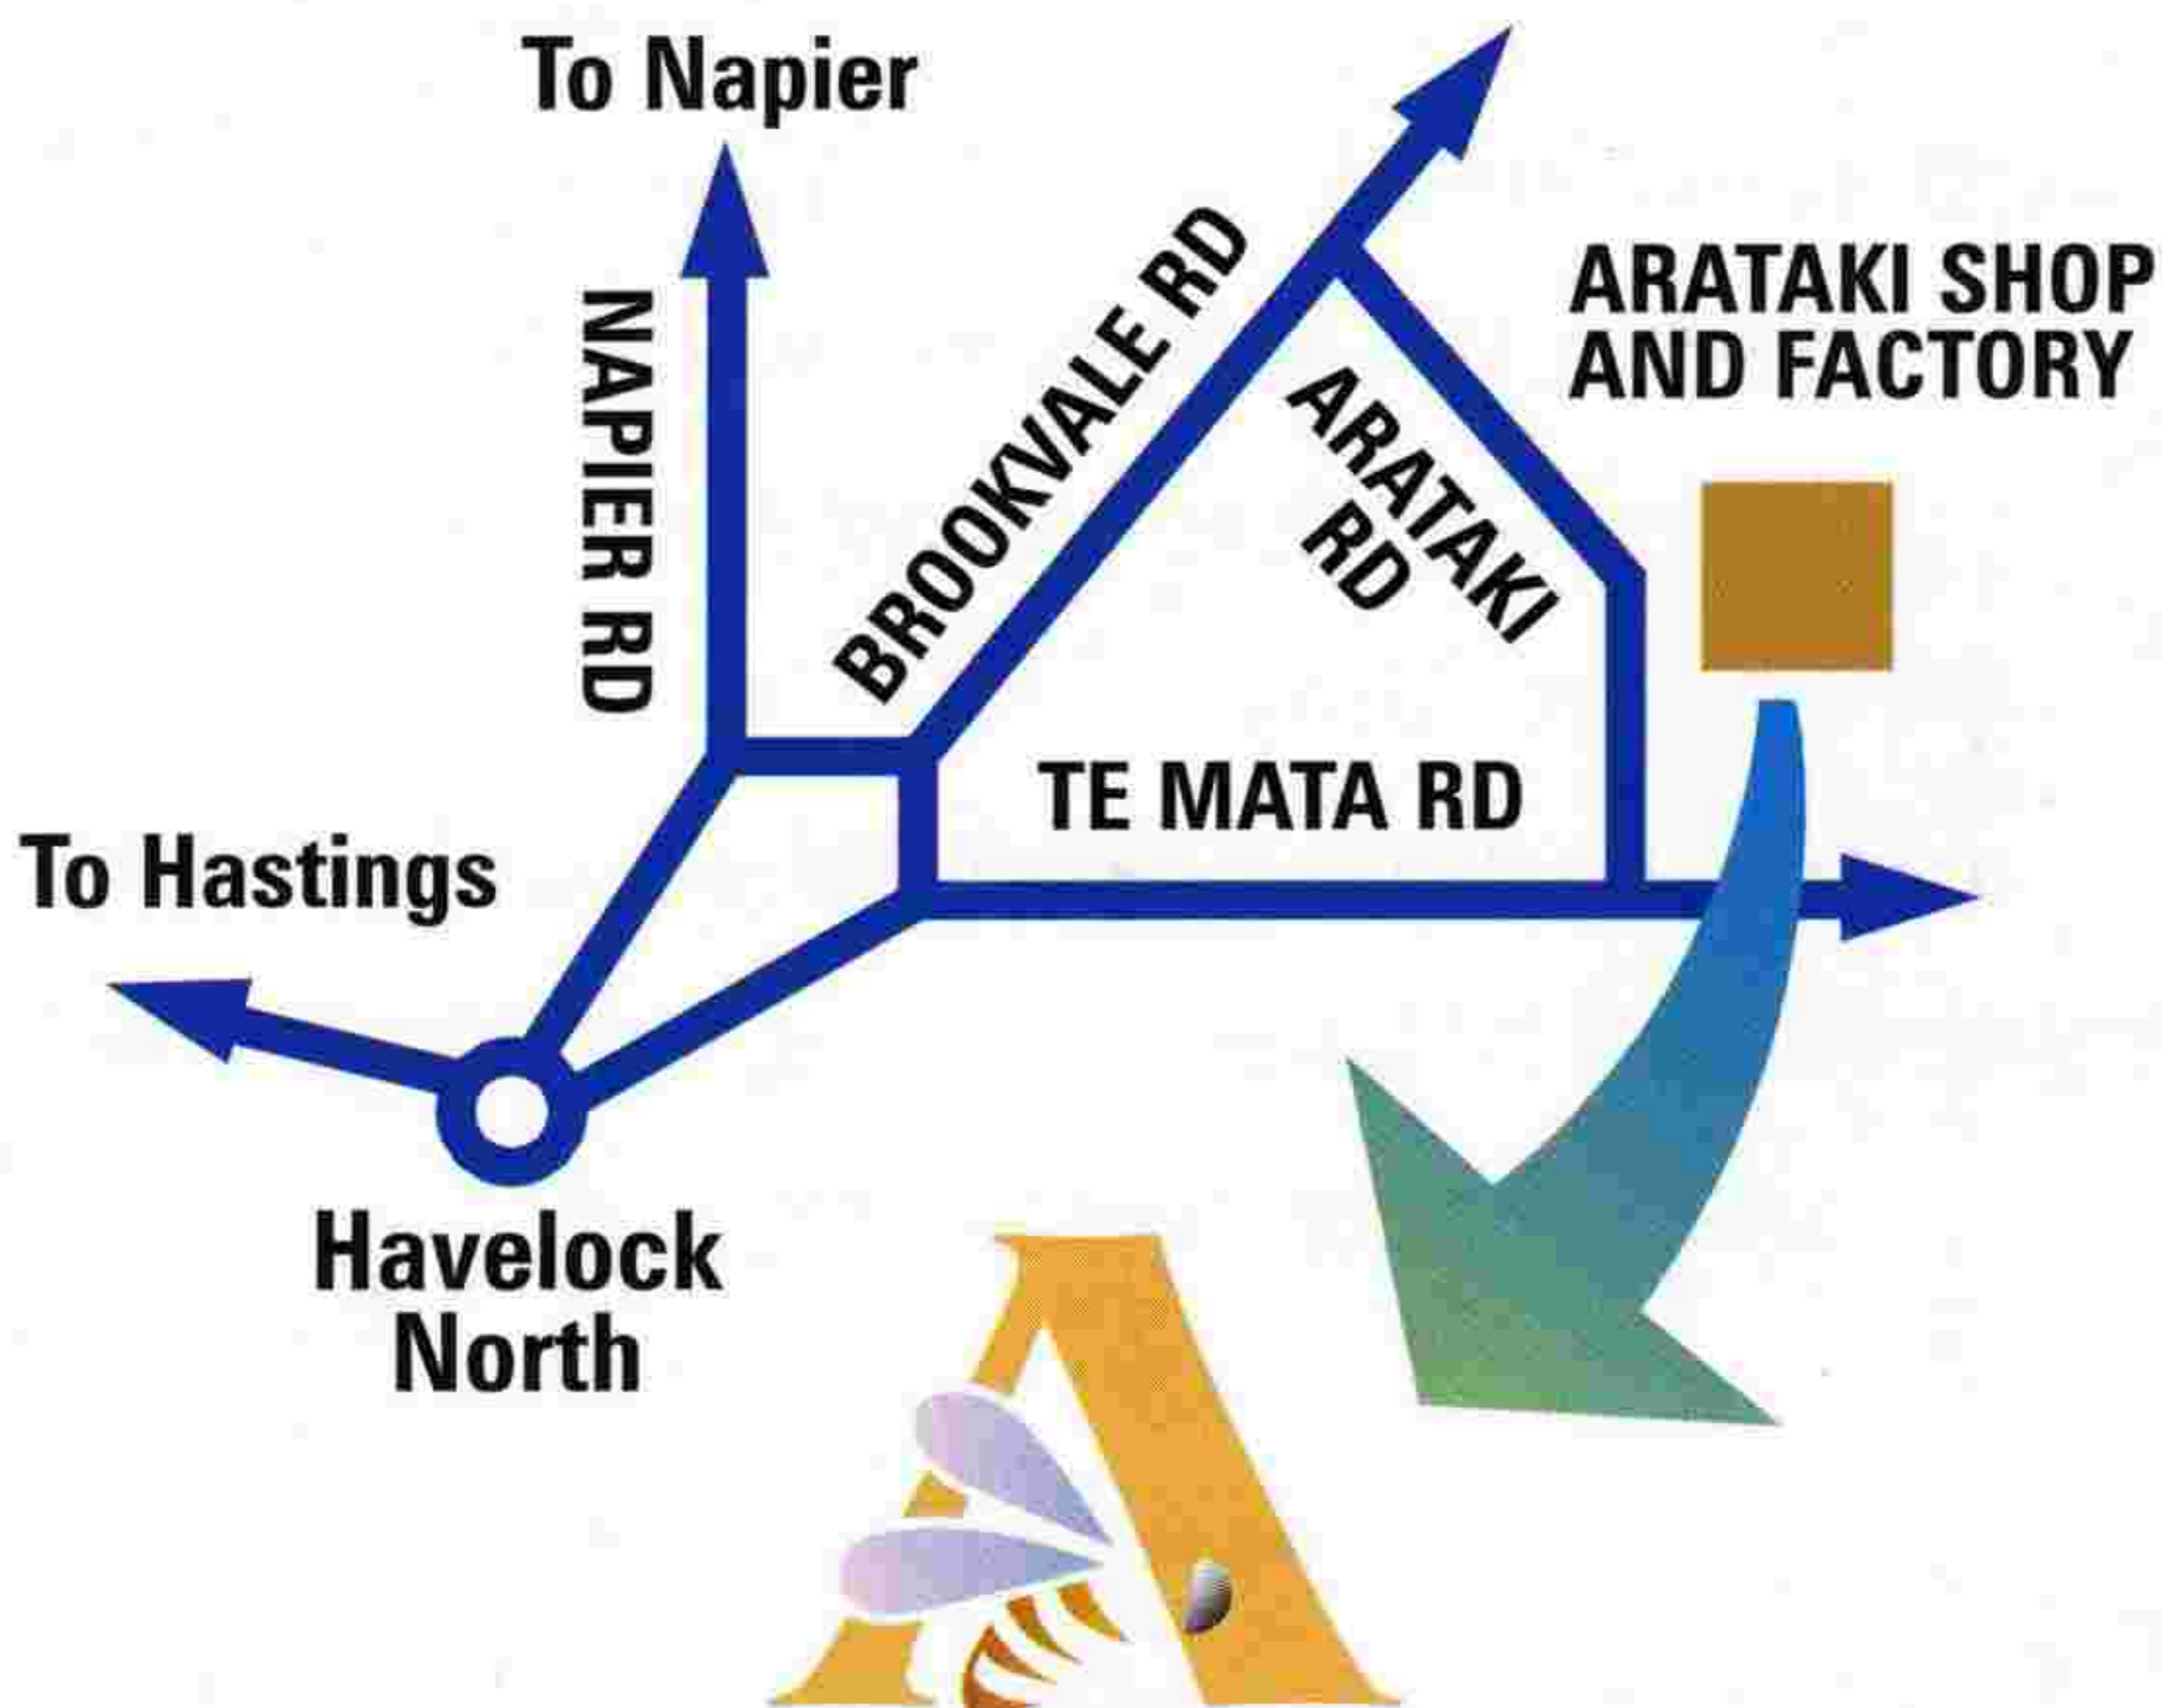

ARATAKI HONEY LIMITED
66 ARATAKI ROAD, HAVELOCK NORTH, NEW ZEALAND

PH: 06 877 7300, FAX: 06 877 4200
OR FREEPHONE: 0800 ARATAKI, 0800 272 825
INTERNATIONAL: 0064 6877 7300

EMAIL: arataki@xtra.co.nz