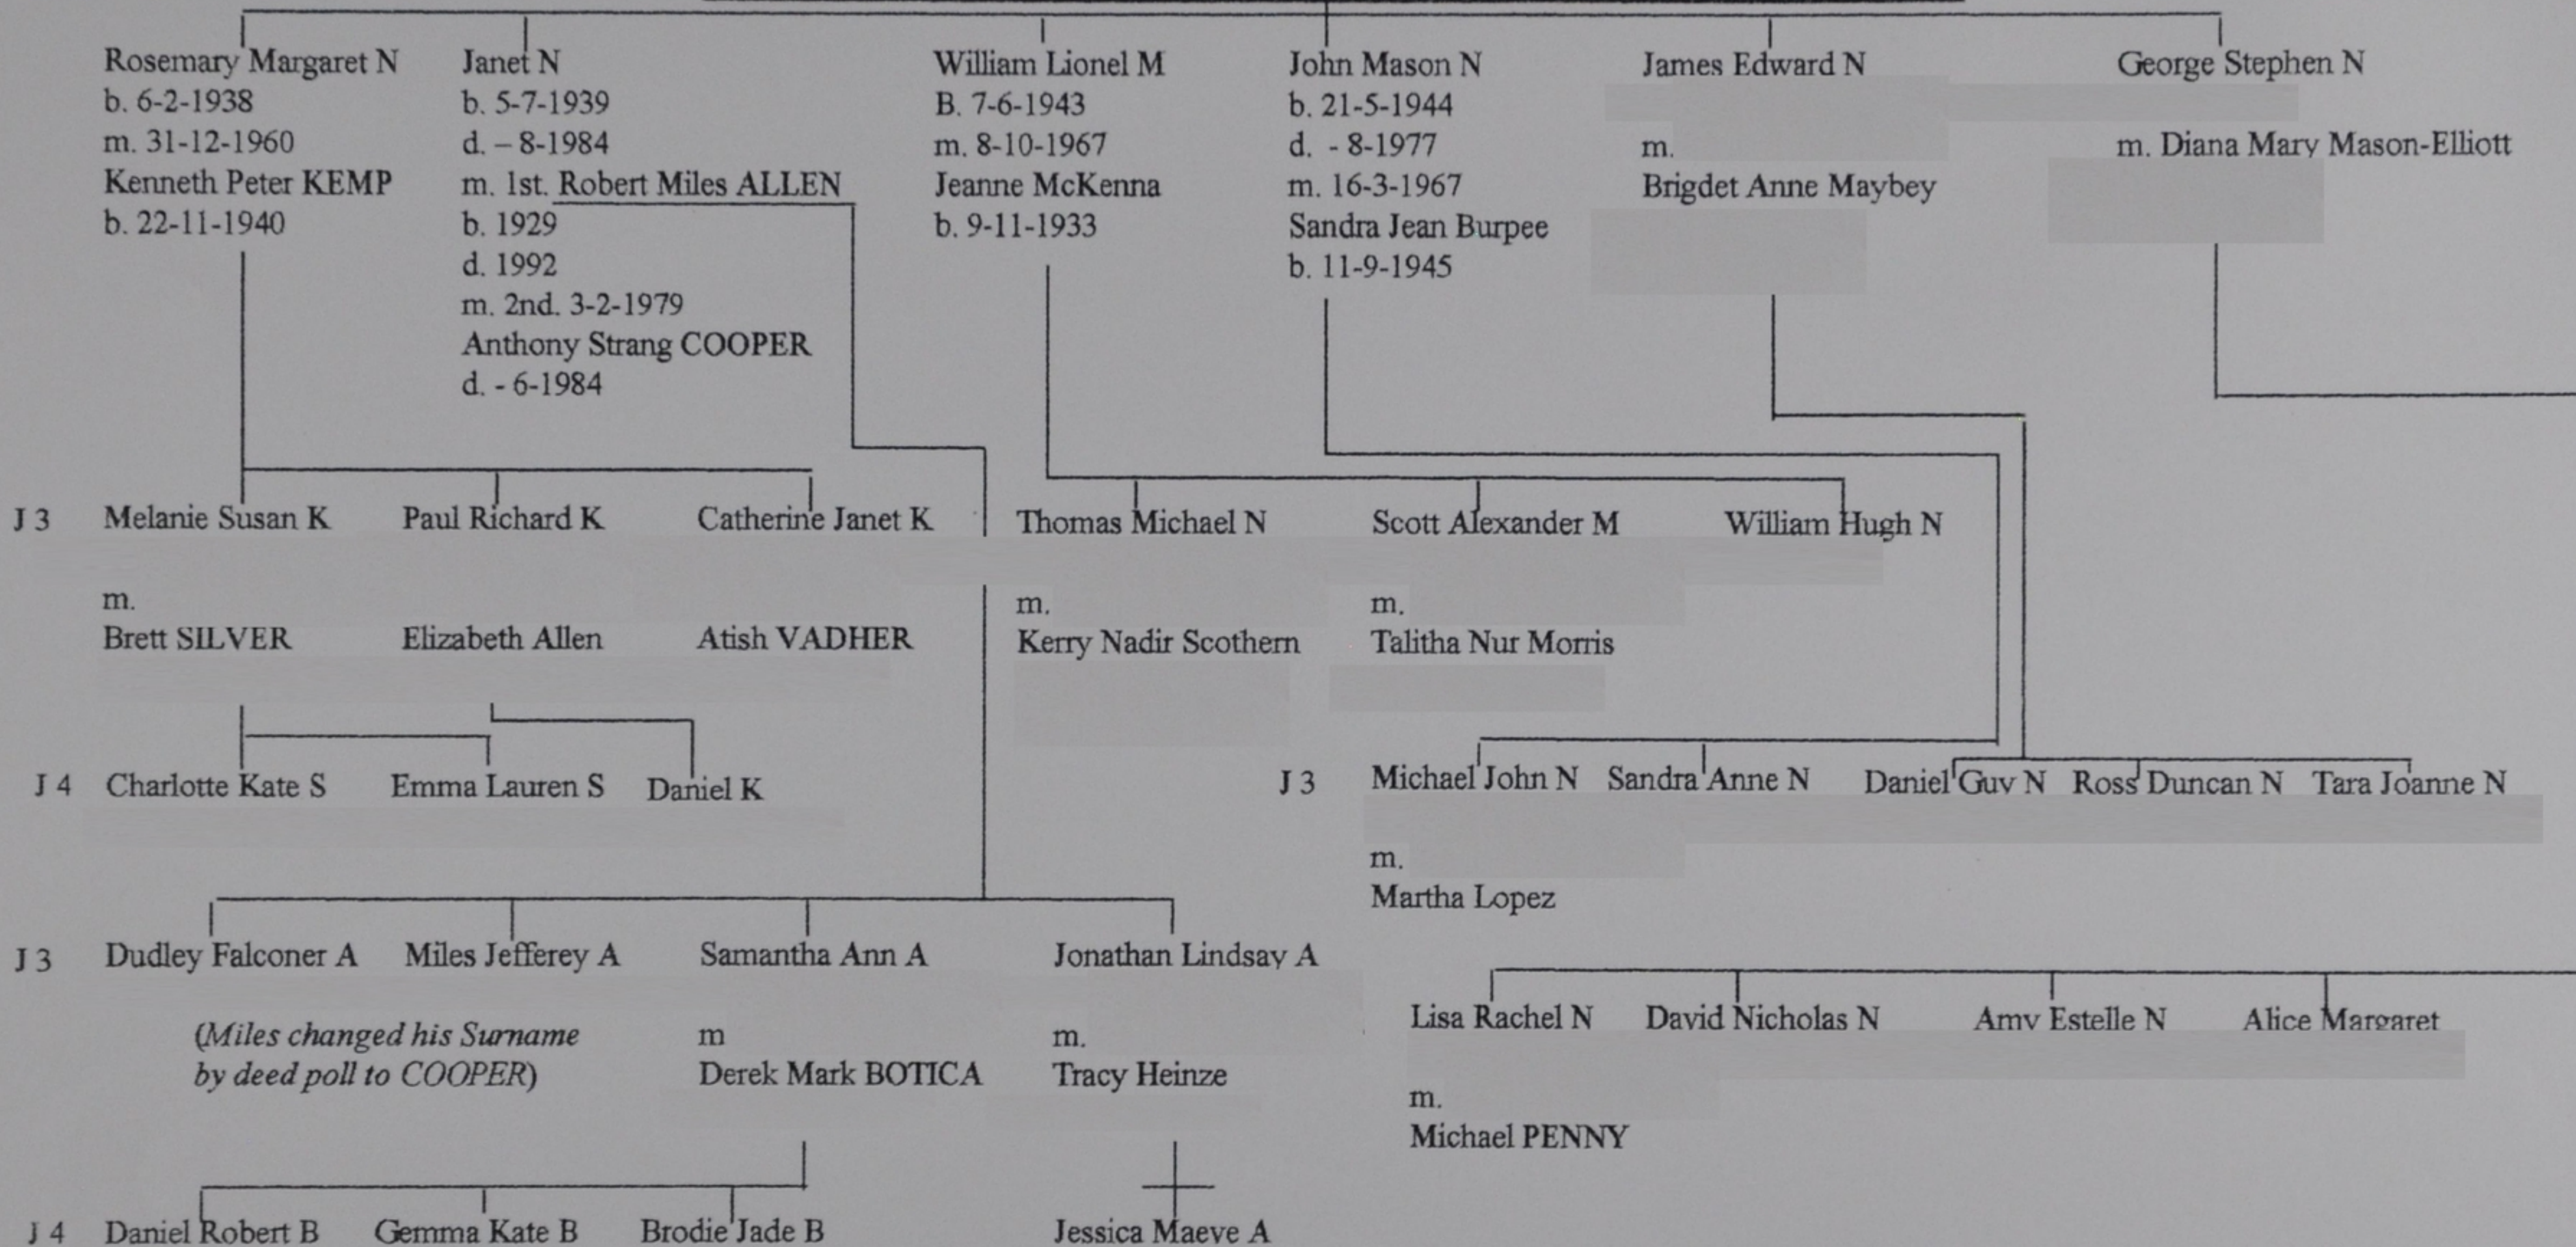

J 2 Family of JOHN DUDLEY NELSON & Georgina Sybil G Sarll

b. 3-1-1914 d. 5-6-1982

b. 18-7-1913