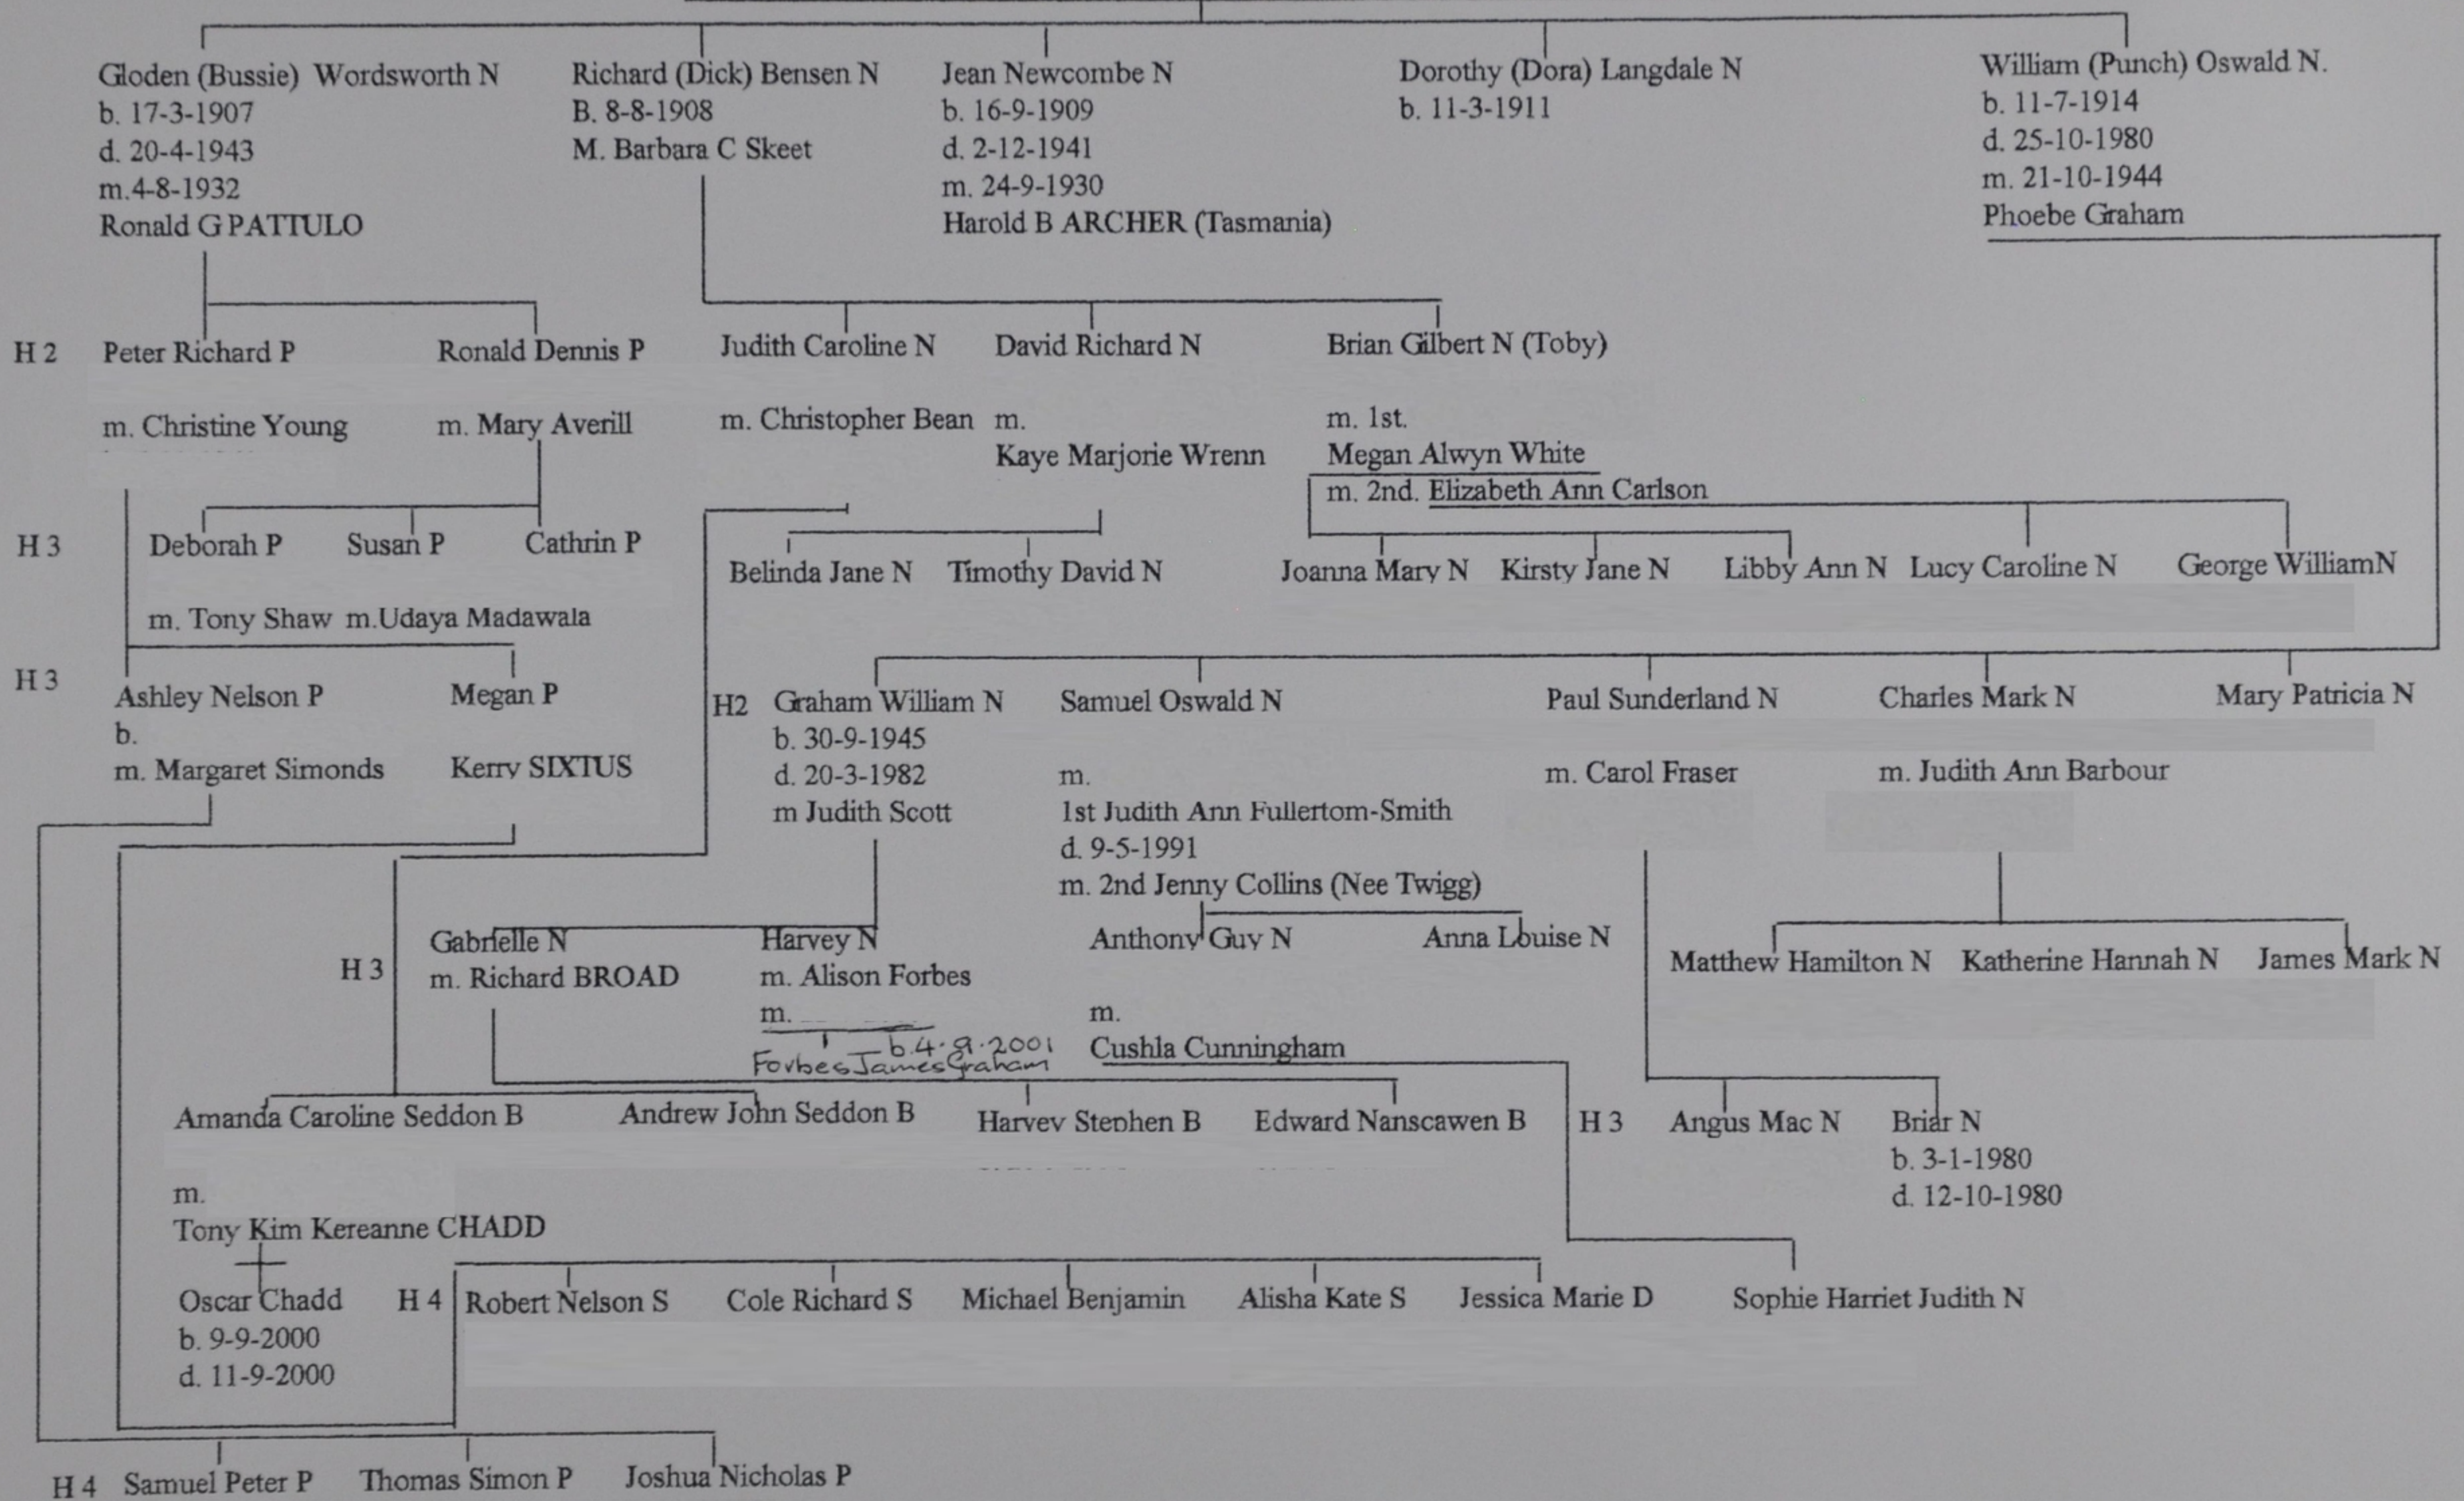

H 1 Family of OSWALD NELSON & Gladys Sunderland