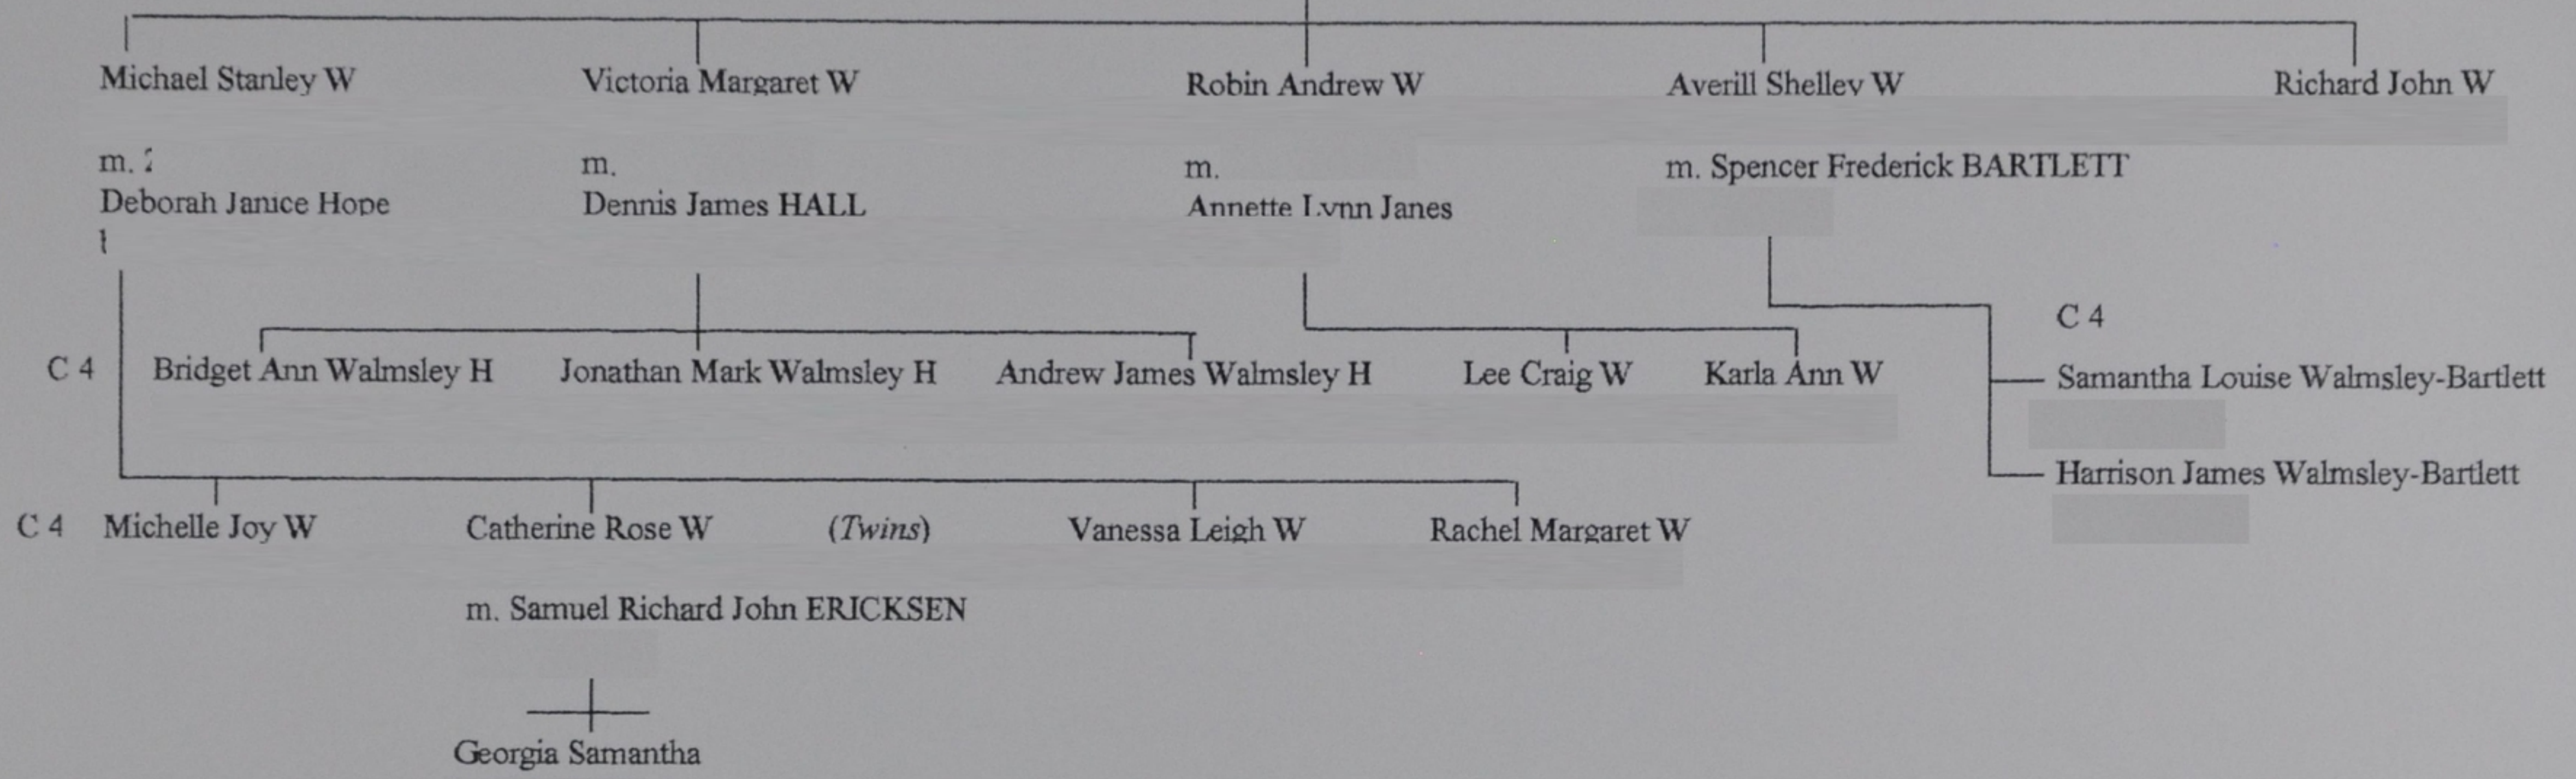

Logan Thomas F

C 3 Family of MARGARET JEAN GILBERTSON & Stanley WALMSLEY

D 1 Family of GEORGE NELSON & Mabel Price
b. 30-9-1871 d.18-10-1964

George Waldo N
b. 6-2-1900
d. 17-3-2001
m. Mary Briscoe

Henry Philbrick N
(Surgeon, London)
b. 28-8-1901
d. 24-6-1936
m. 21-1-1927
Kathleen Sullivan
b. 17-8-1902