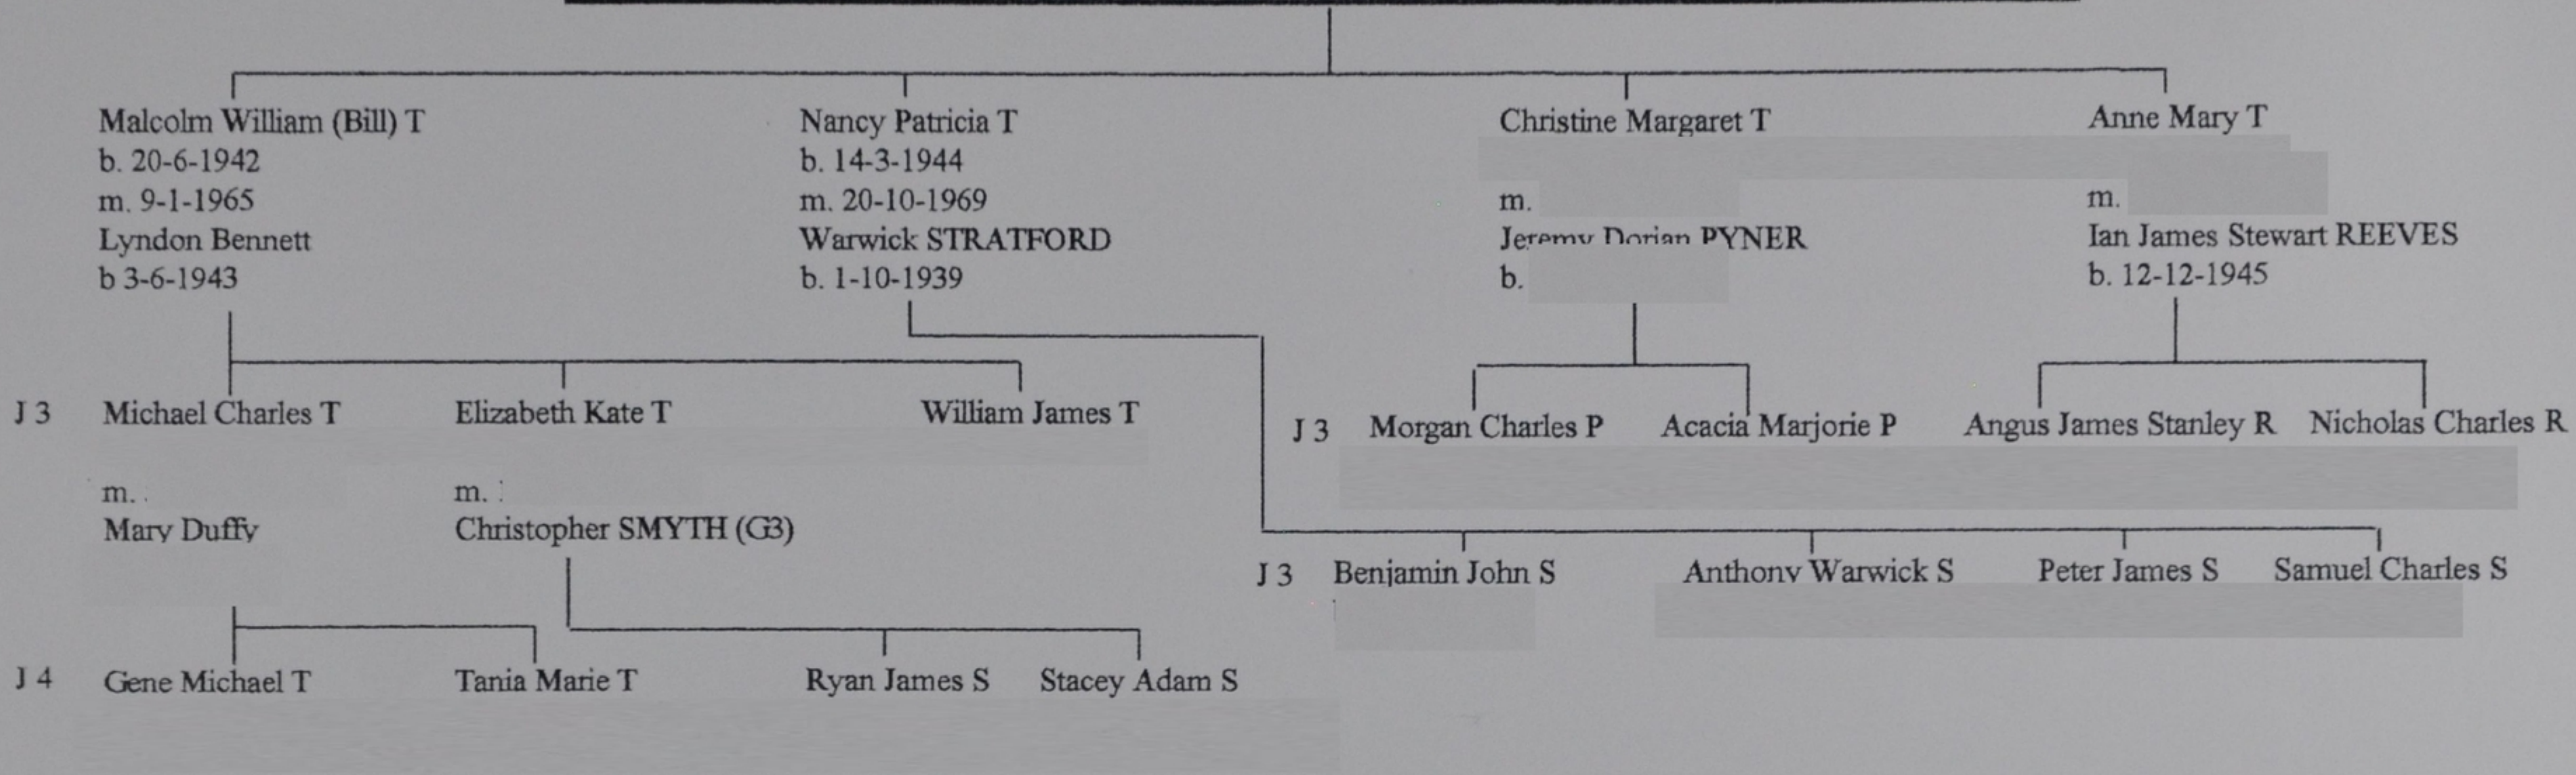

J 2 Family of KATHLEEN MARGARET NELSON & Charles Herbert THOMSON?
b. 7-8-1918 d. 15-6-1997   b. 15-5-1908