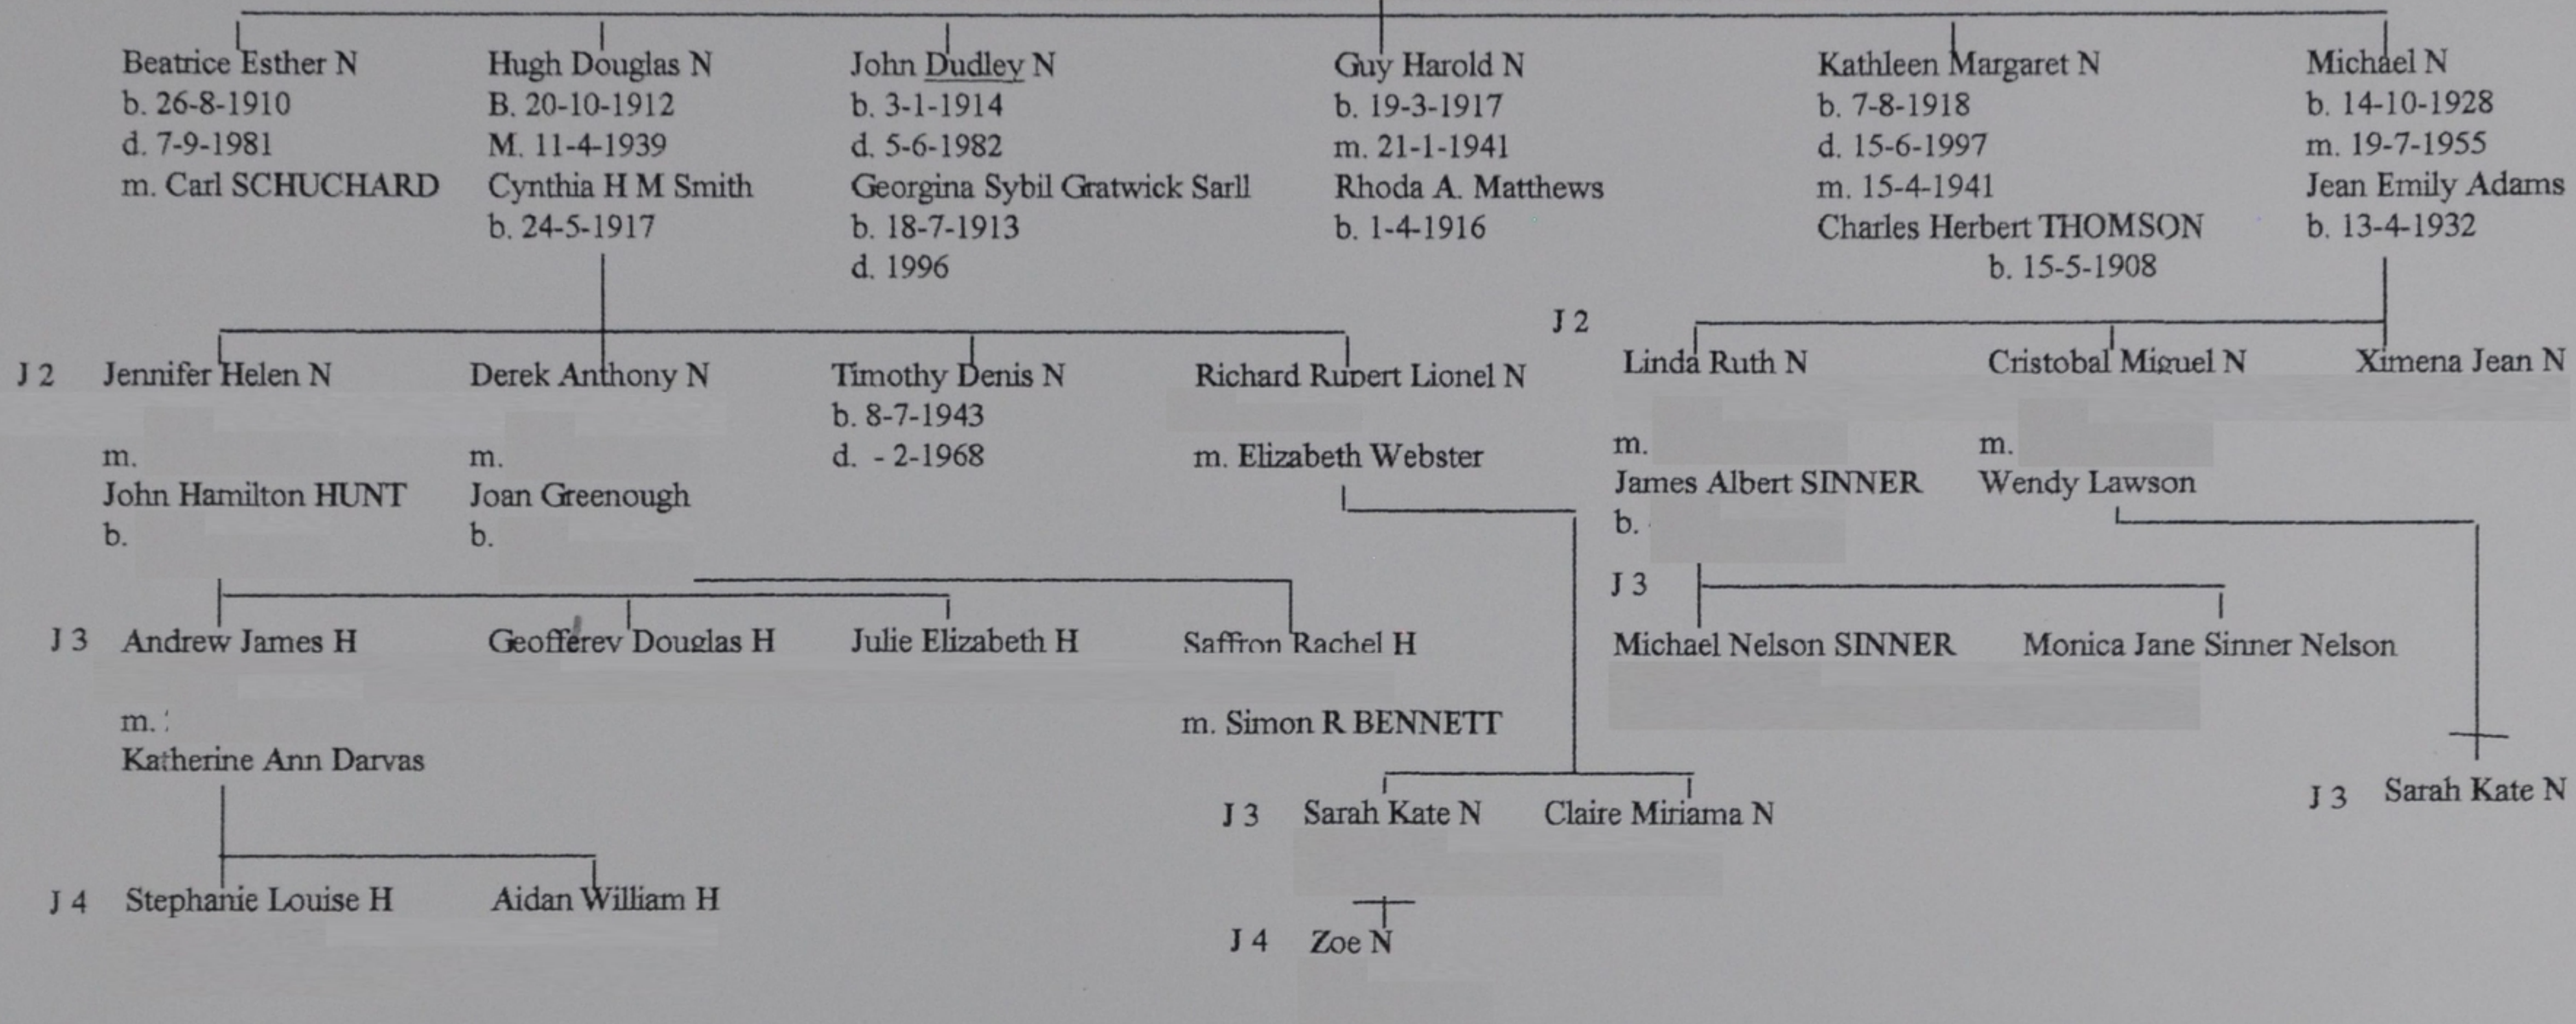

J 1 Family of LIONEL (JACK) NELSON & Esther Margaret Chambers
b. 23-10-1885 d. 23-8-1937   b. 21-1-1888 d. 1961