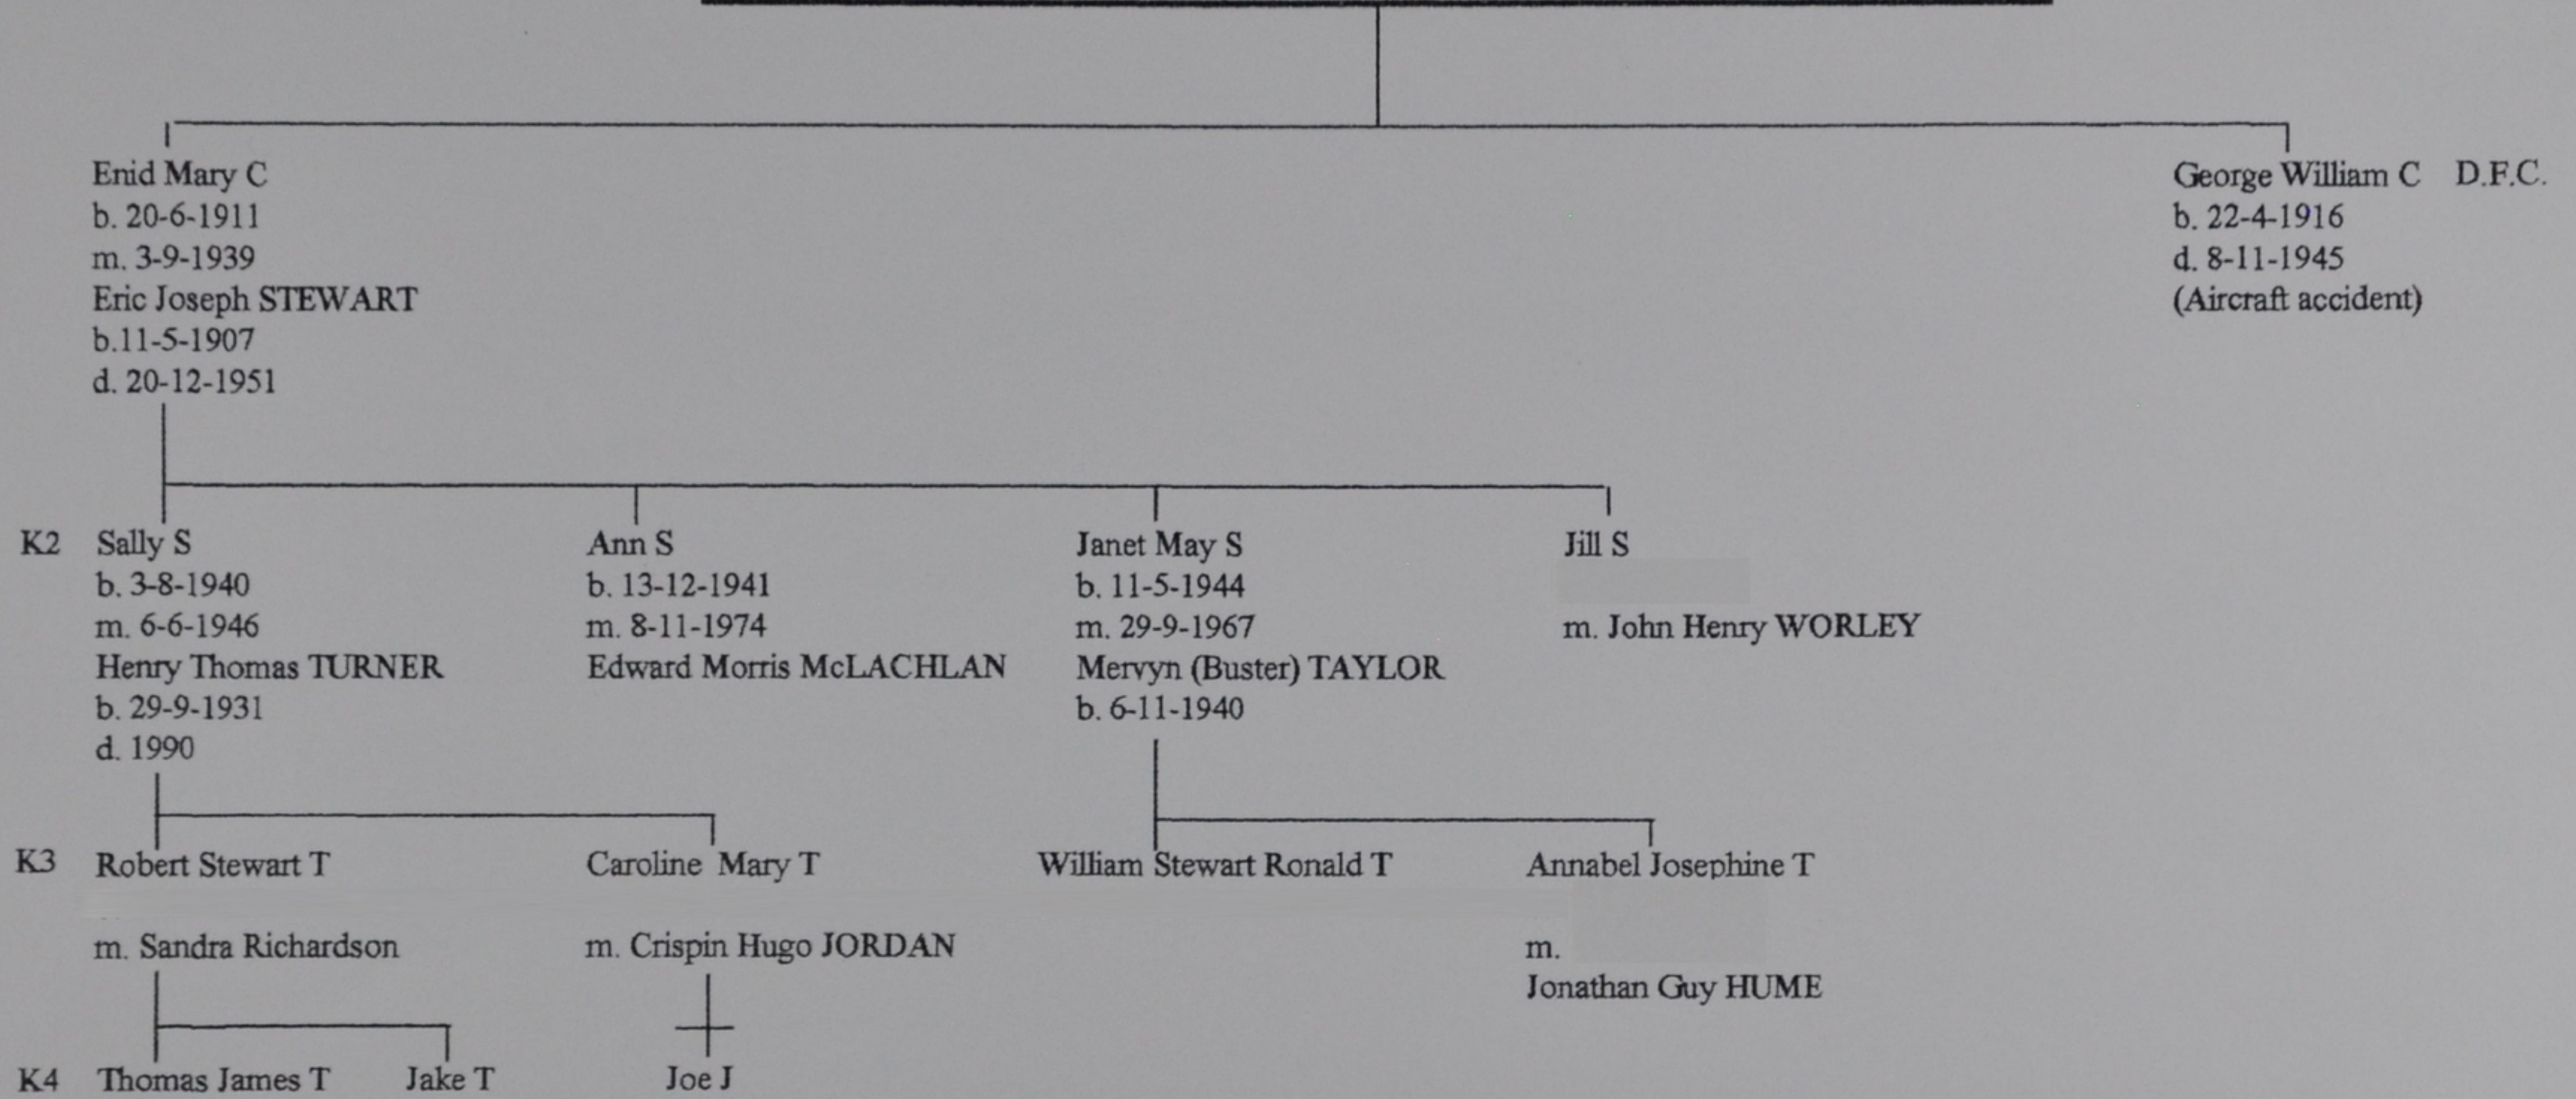

K 1 Family of HILDA MARGARET NELSON & George COTTERILL
b. 21-11-1888 d. 21-7-1918   b. 2-11-1879 1956