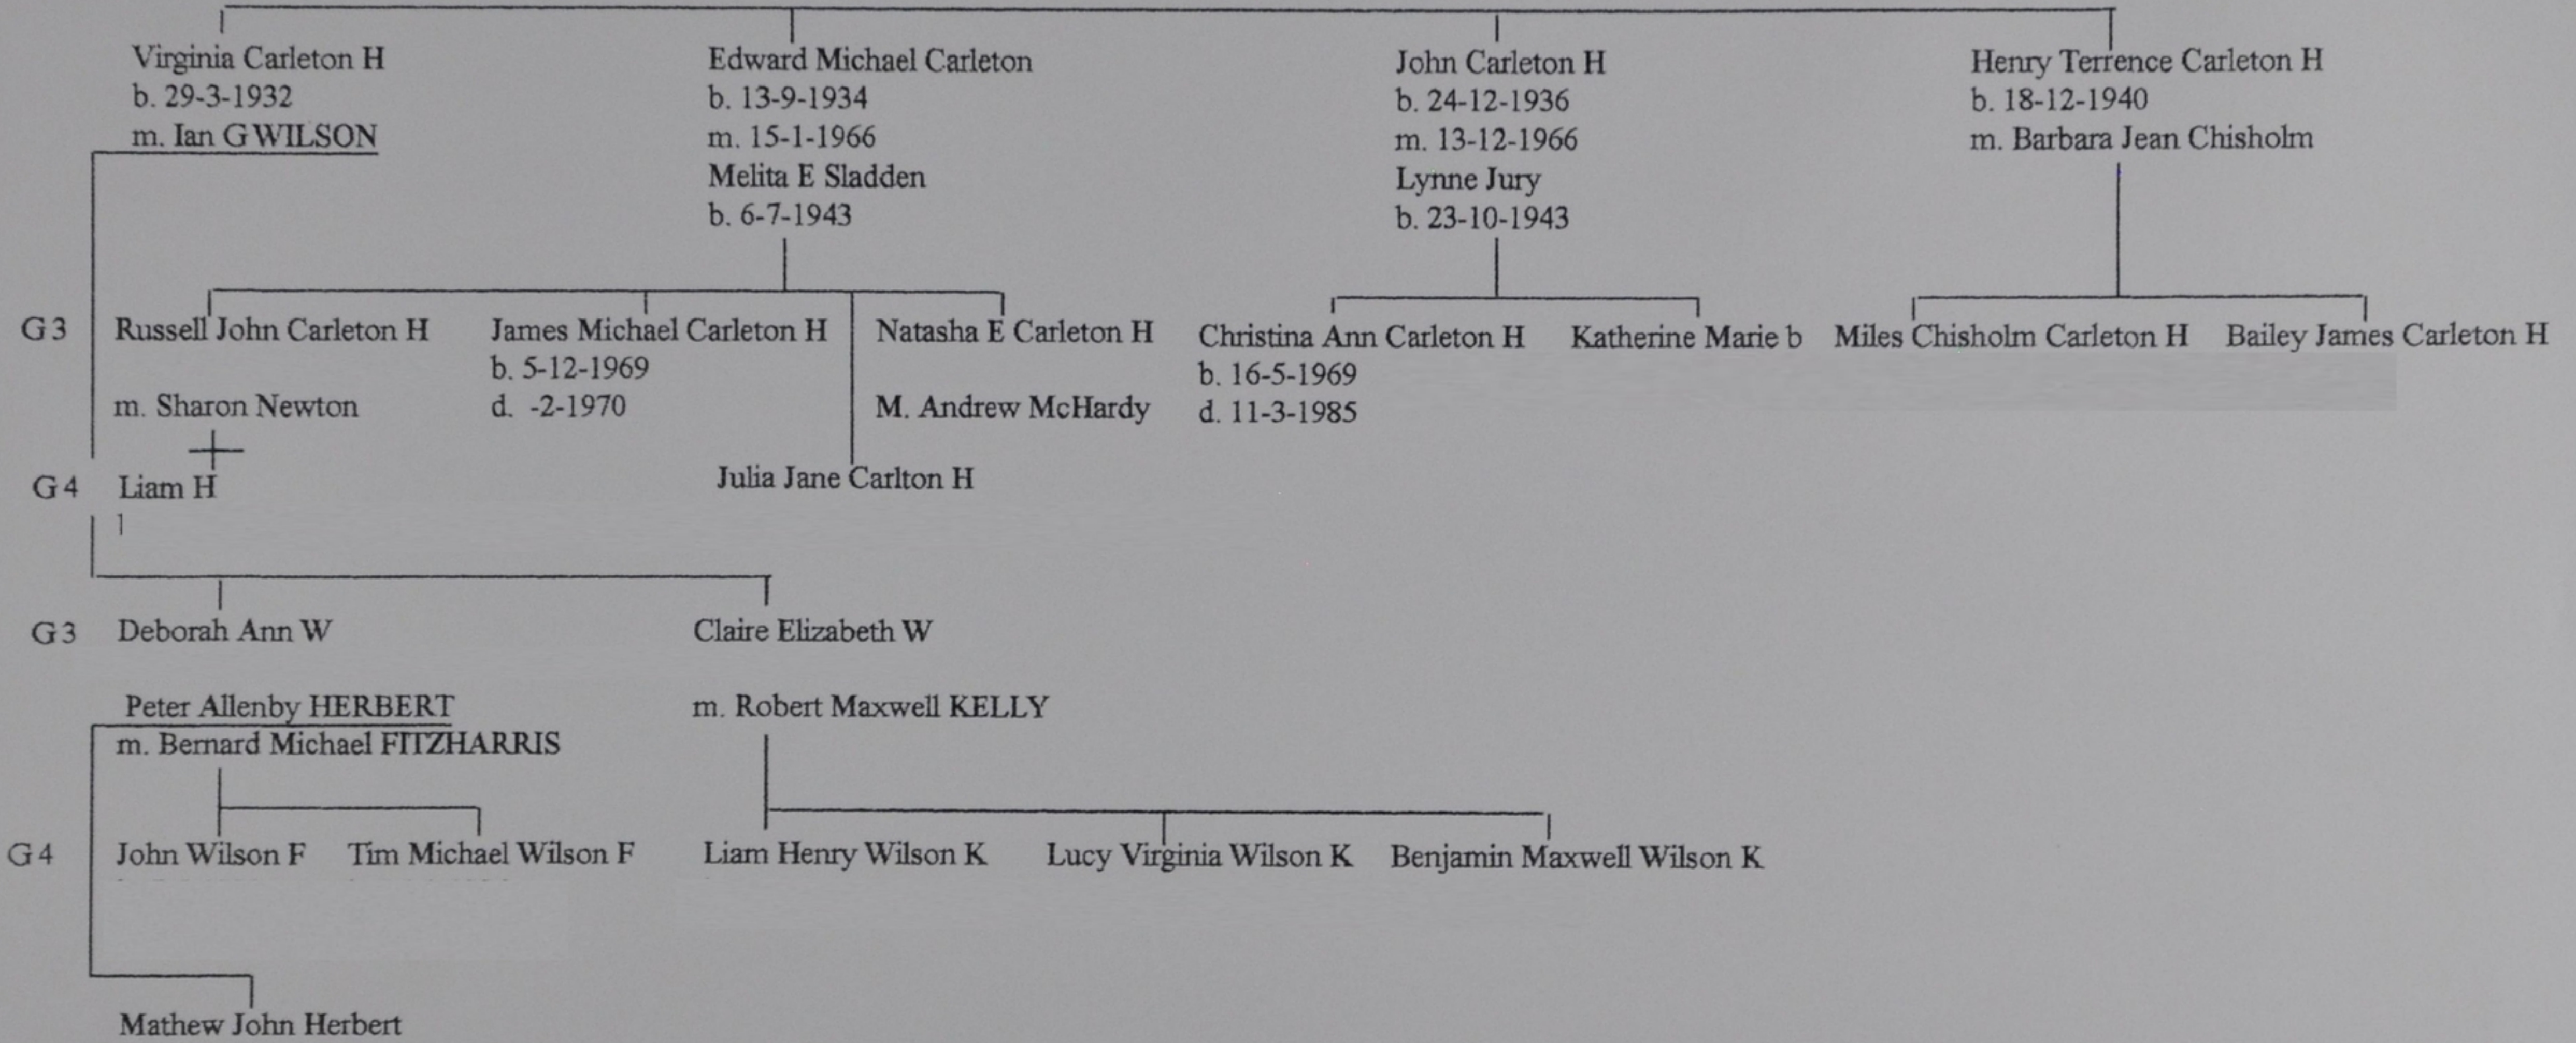

G 2 Family of NANCY NELSON RUSSELL & Lieut. H HOLMES -R.N.