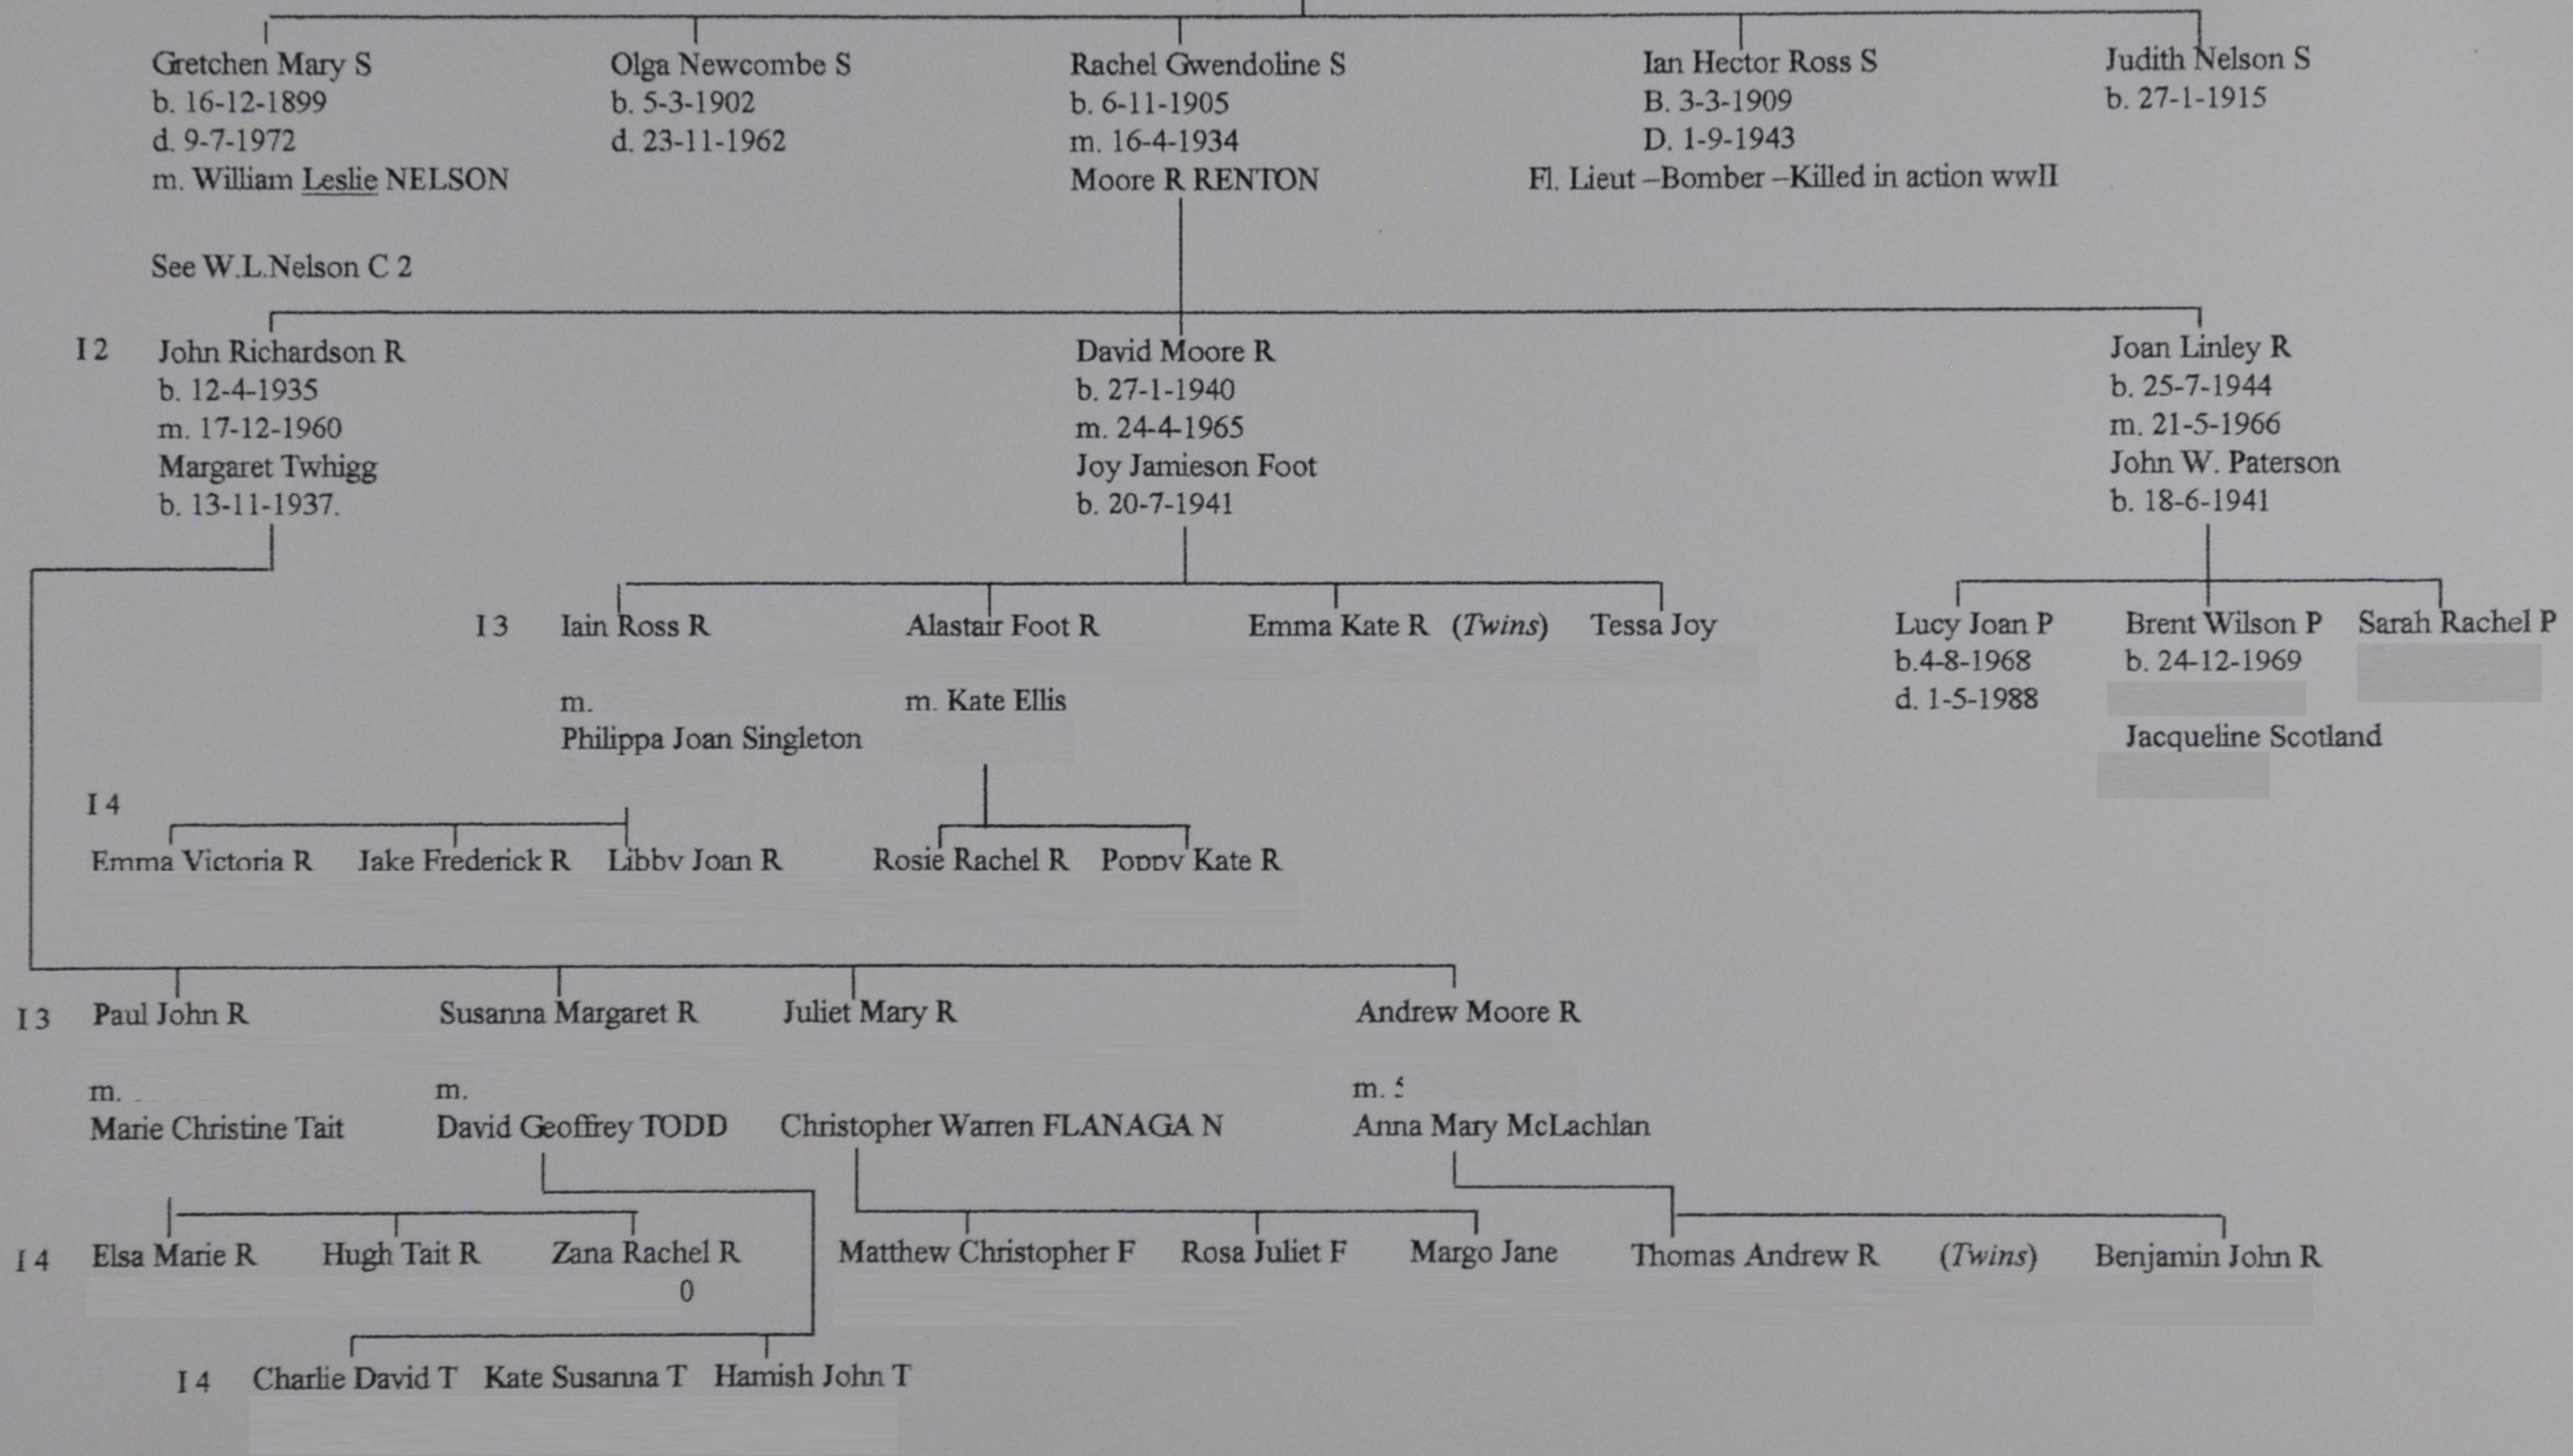

G 2 Family of NANCY NELSON RUSSELL & Lieut. H HOLMES -R.N.

H 1 Family of OSWALD NELSON & Gladys Sunderland

H 2 Family of JEAN NEWCOMBE NELSON & Harold B ARCHER
b.16-9-1909 d. 2-12-1941

I 1 Family of GERTRUDE MARY NELSON & Hector John SMITH