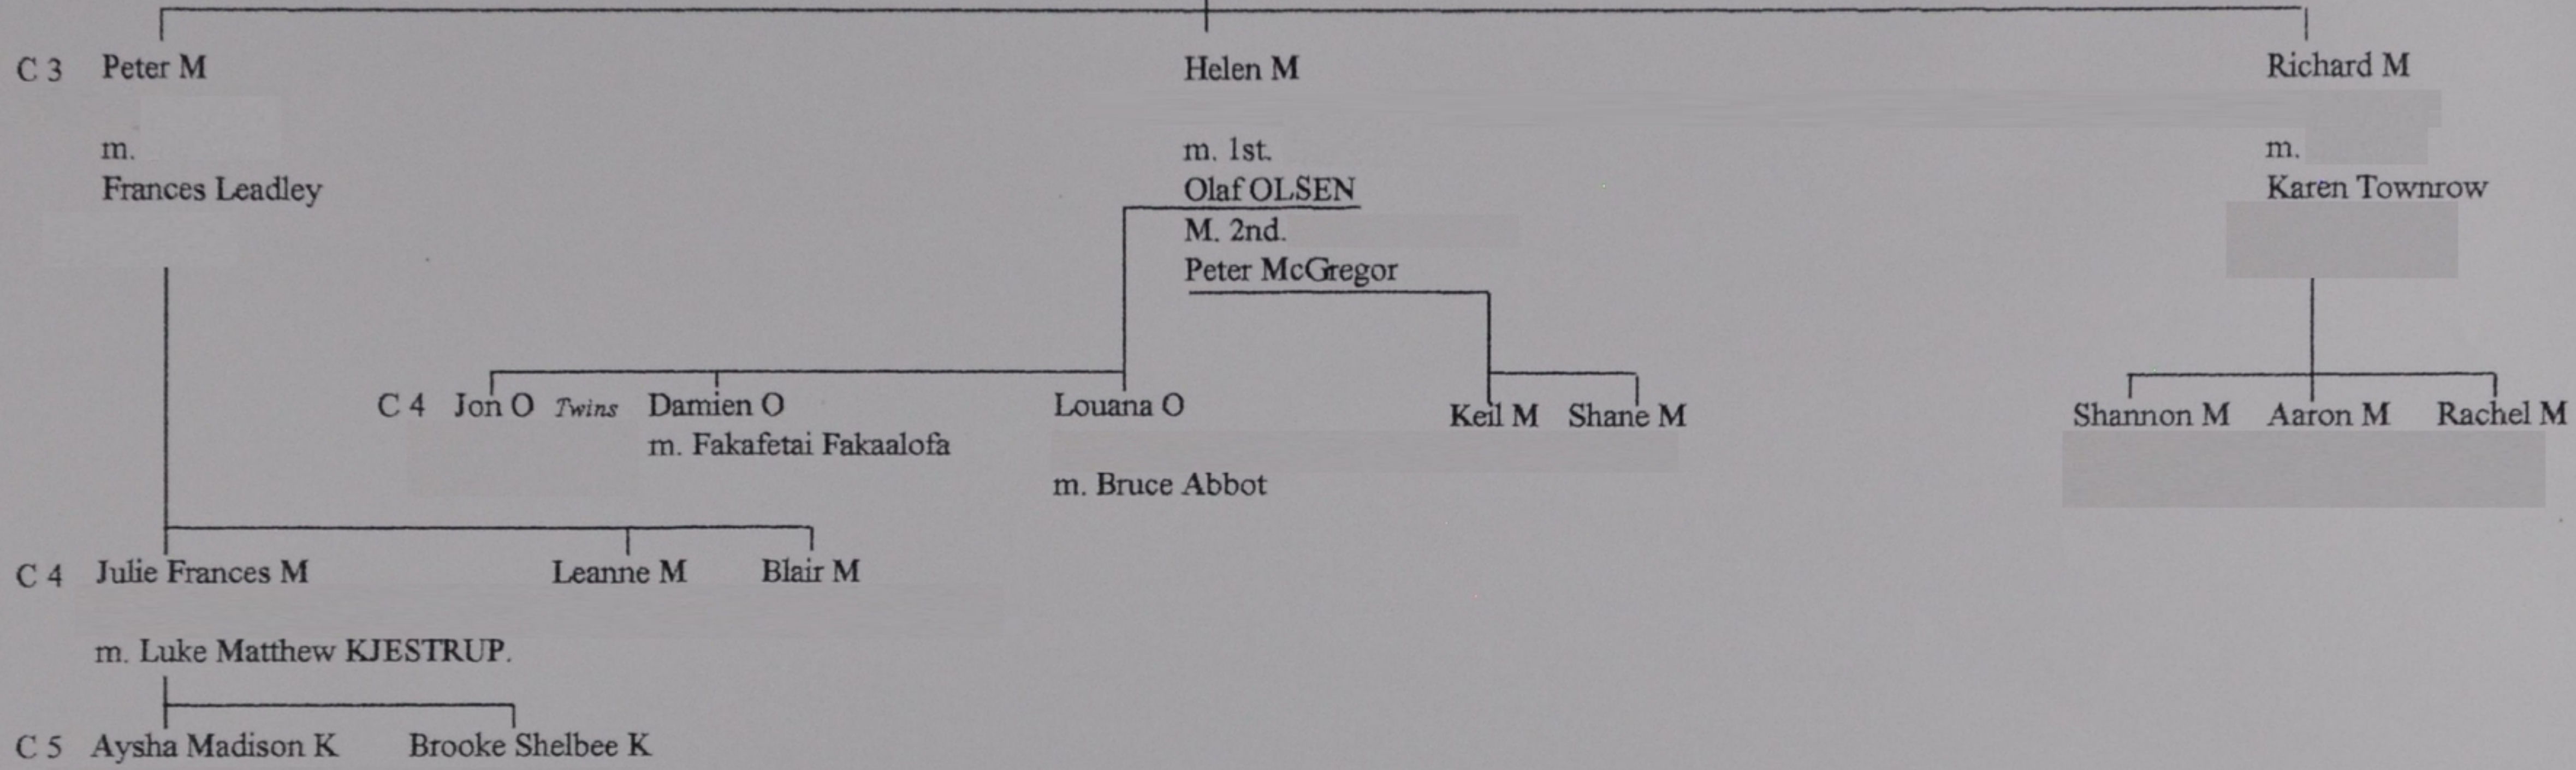

C 2 Family of MARY EILEEN NELSON & Athol MASON
B. 22-3-1922   M. 16-1-46   B. 10-5-1922