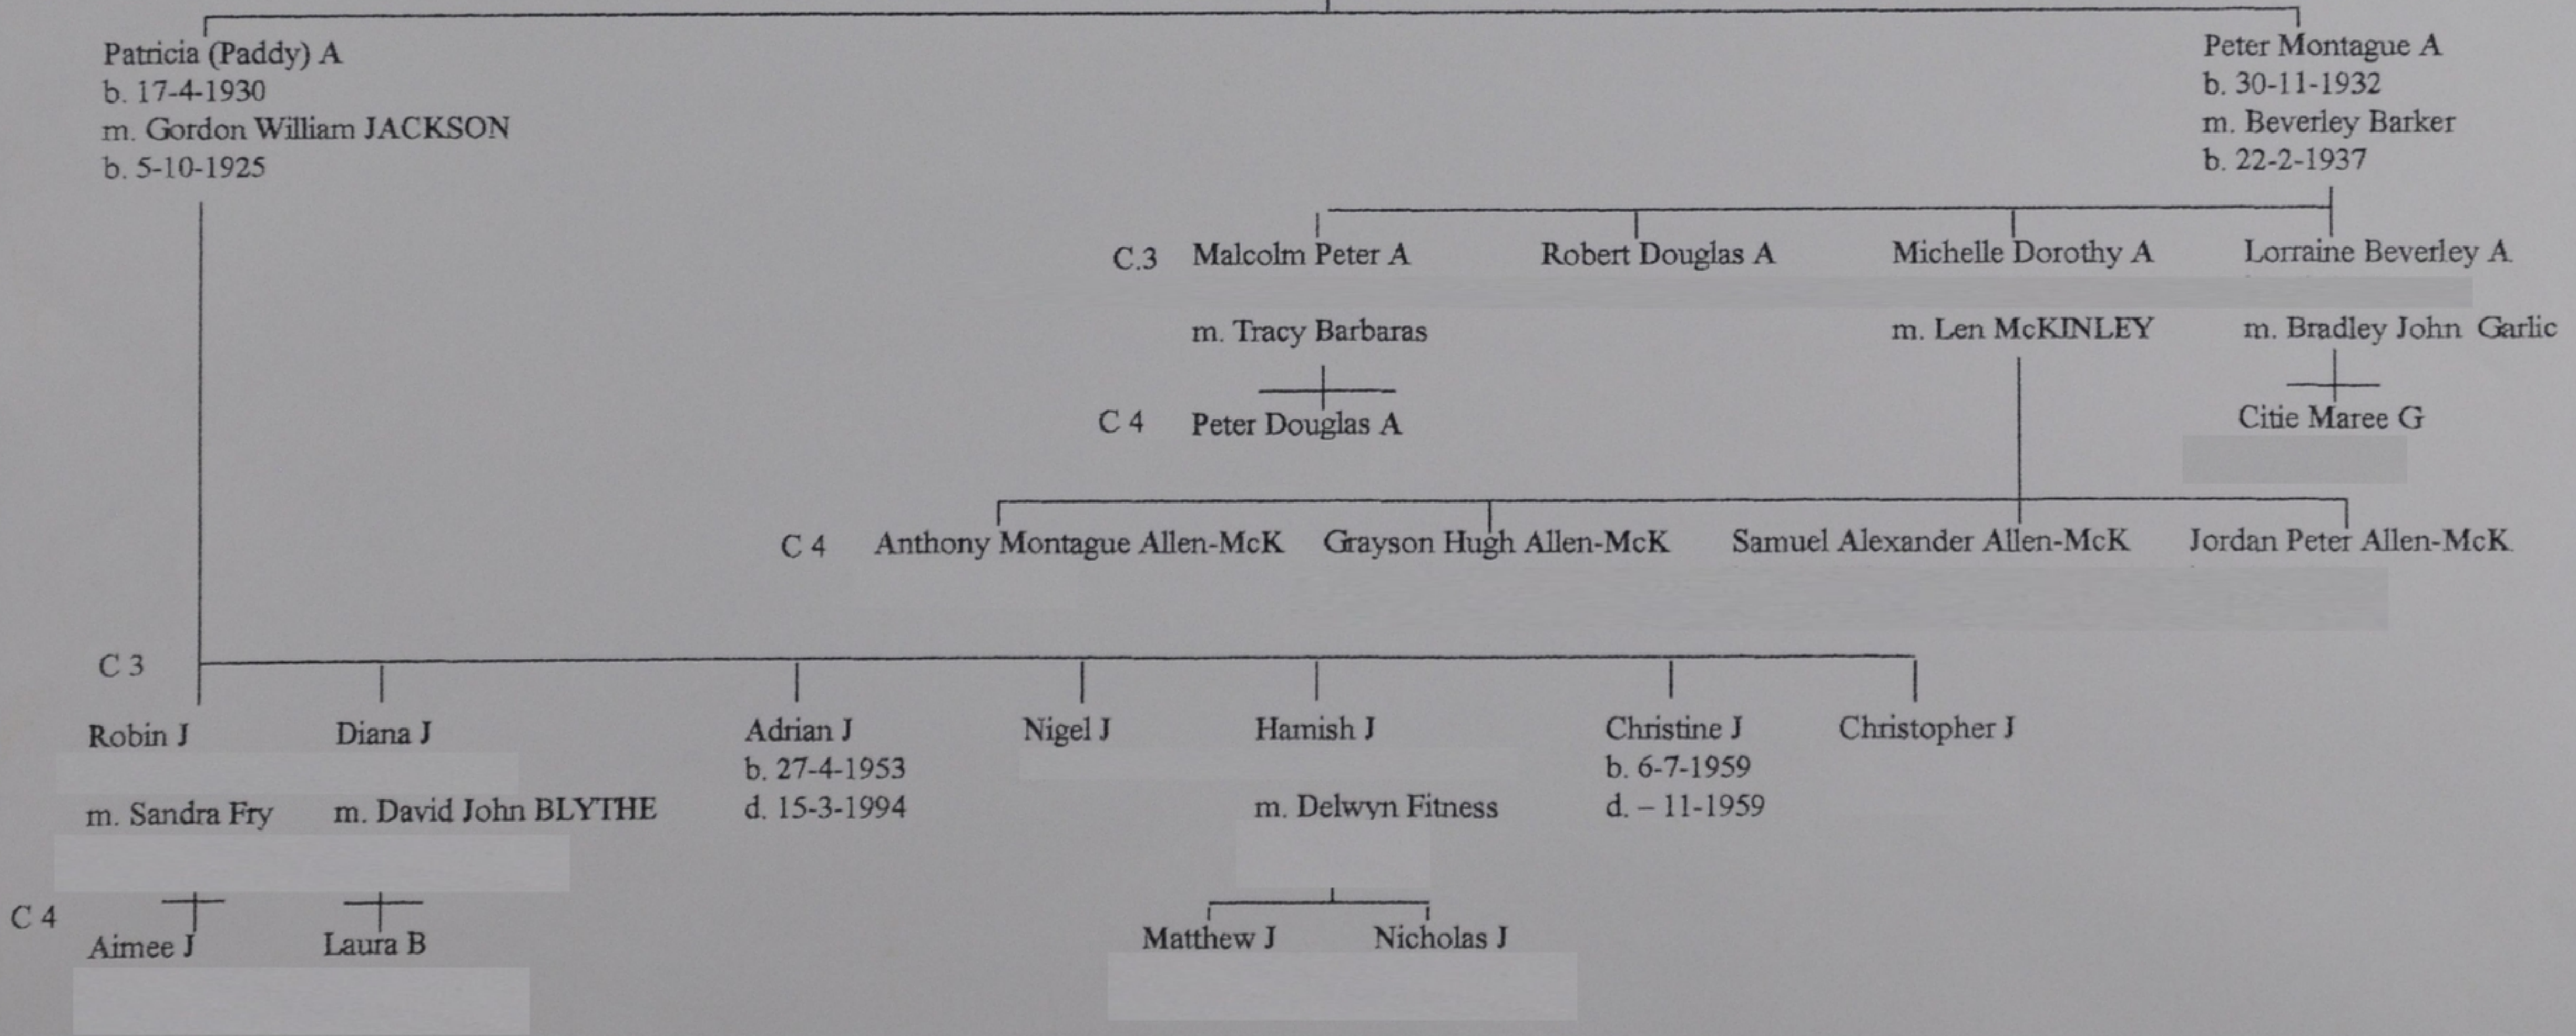

C 2 Family of JANET THYRA NELSON & Edwin (Ted) Masterman MEREDITH

C 2 Family of JANET THYRA NELSON & Louis Earle (Toby) DODD

C 3 Family of ETHEL JOCELINE N & Douglas W. GILBERTSON

Josephine Ann G
b. 15-4-1934
d. 4-1-1987
m. 23-4-1955
David Frederick FULLER