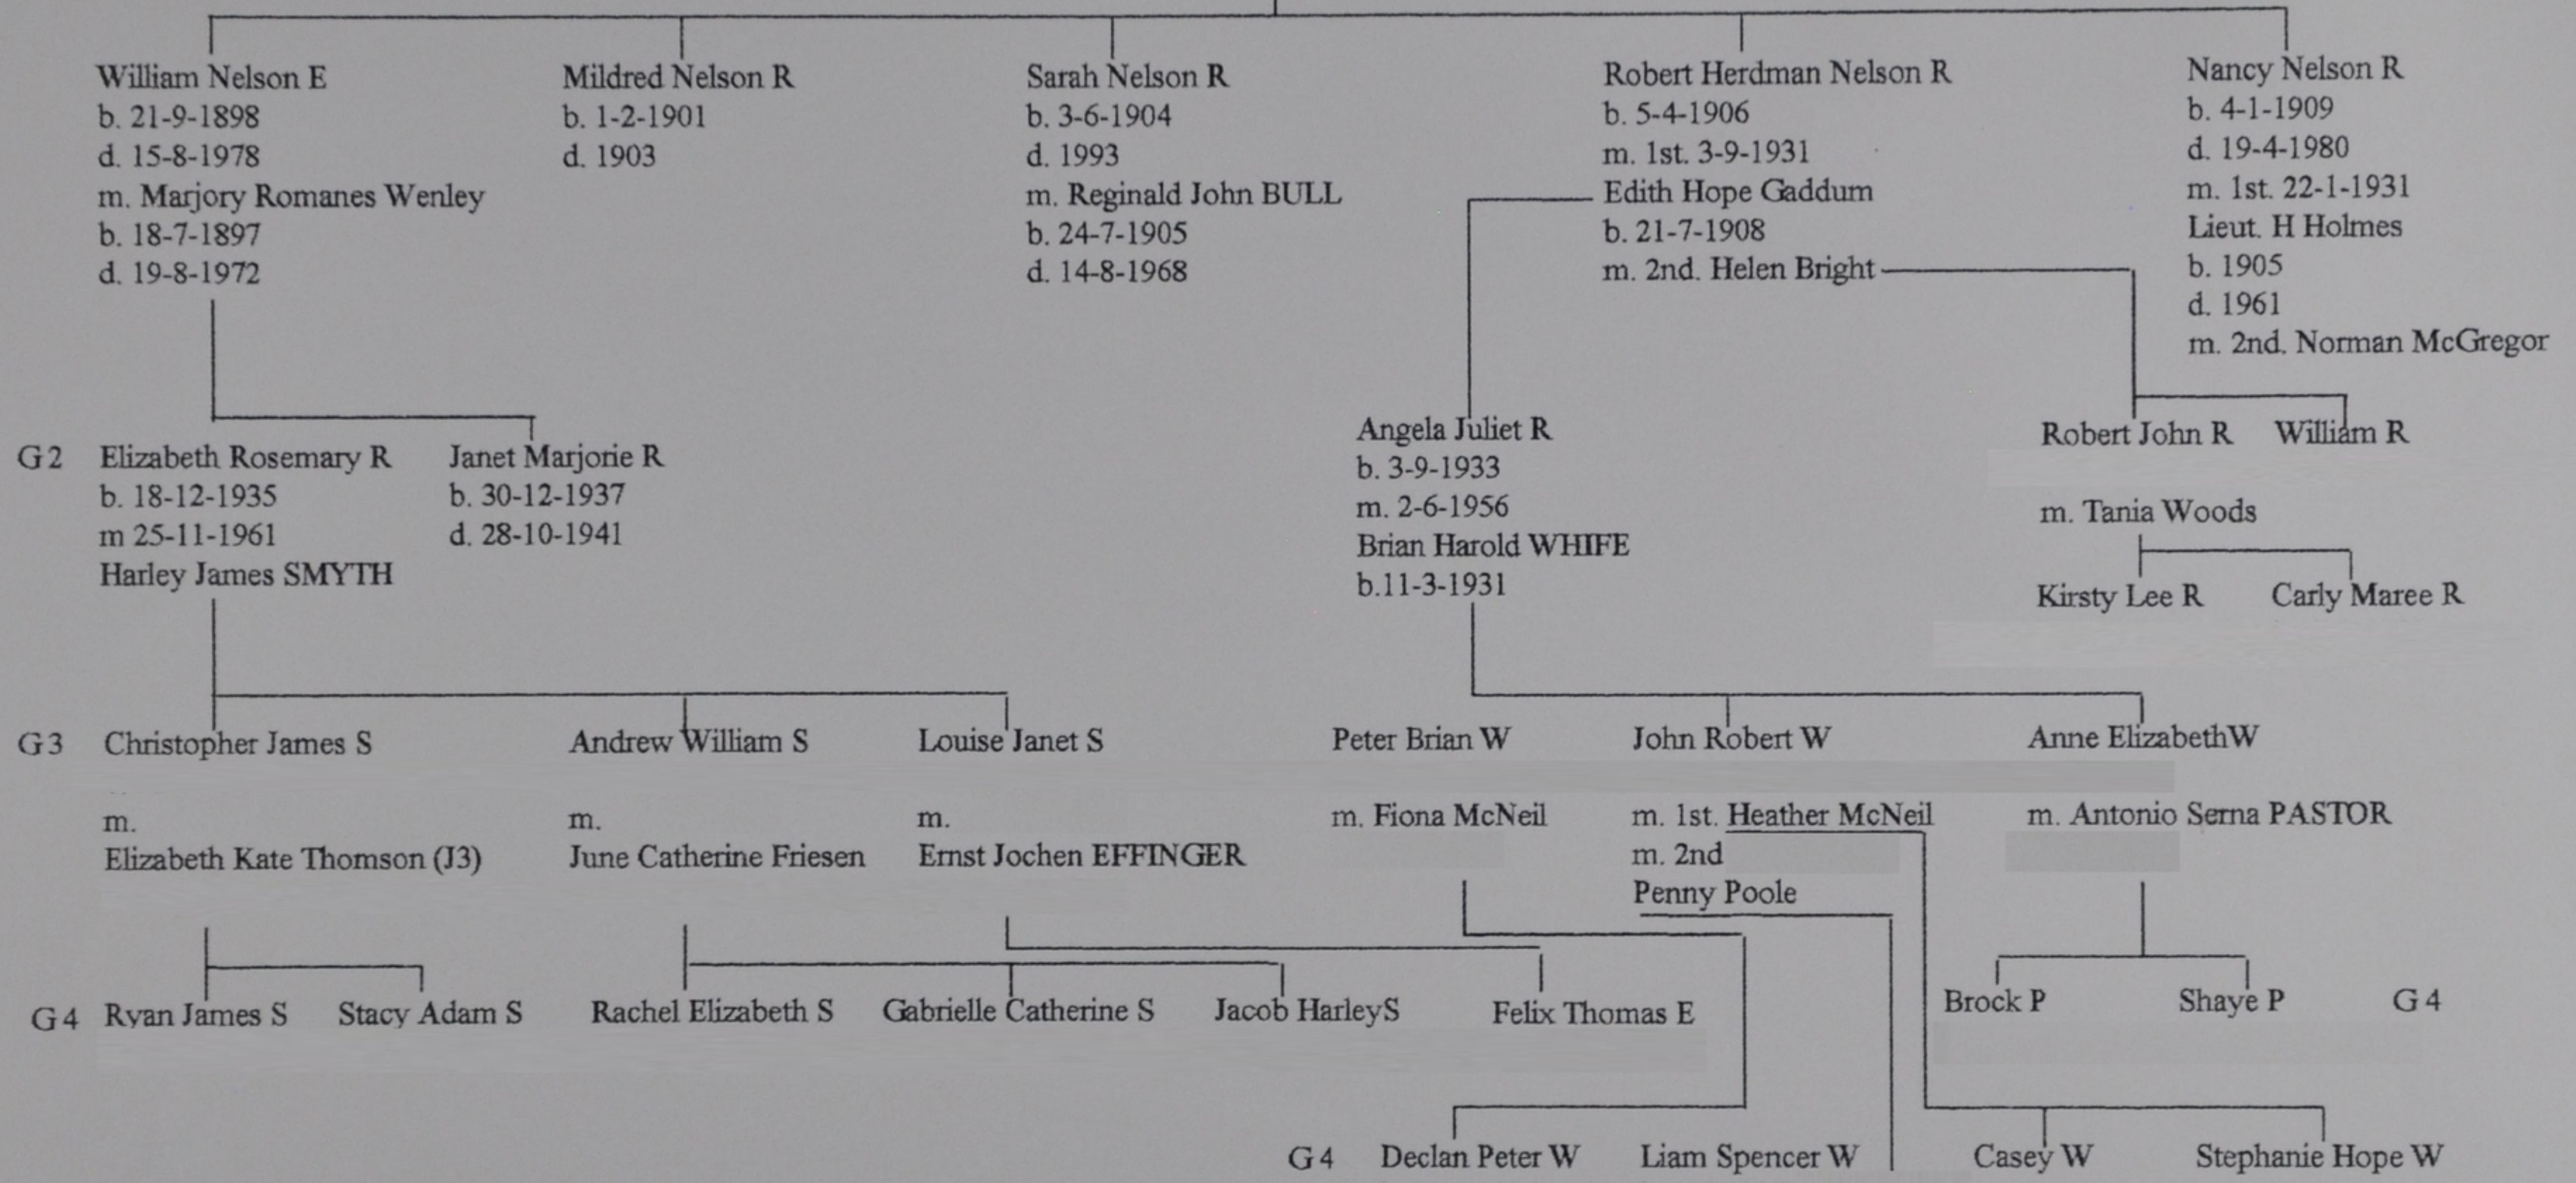

G 1 Family of EVA NELSON & Harold Arthur RUSSELL
b. 3-1-1875 d. 29-4-1936 b. 29-1-1871 d. 14-7-1938