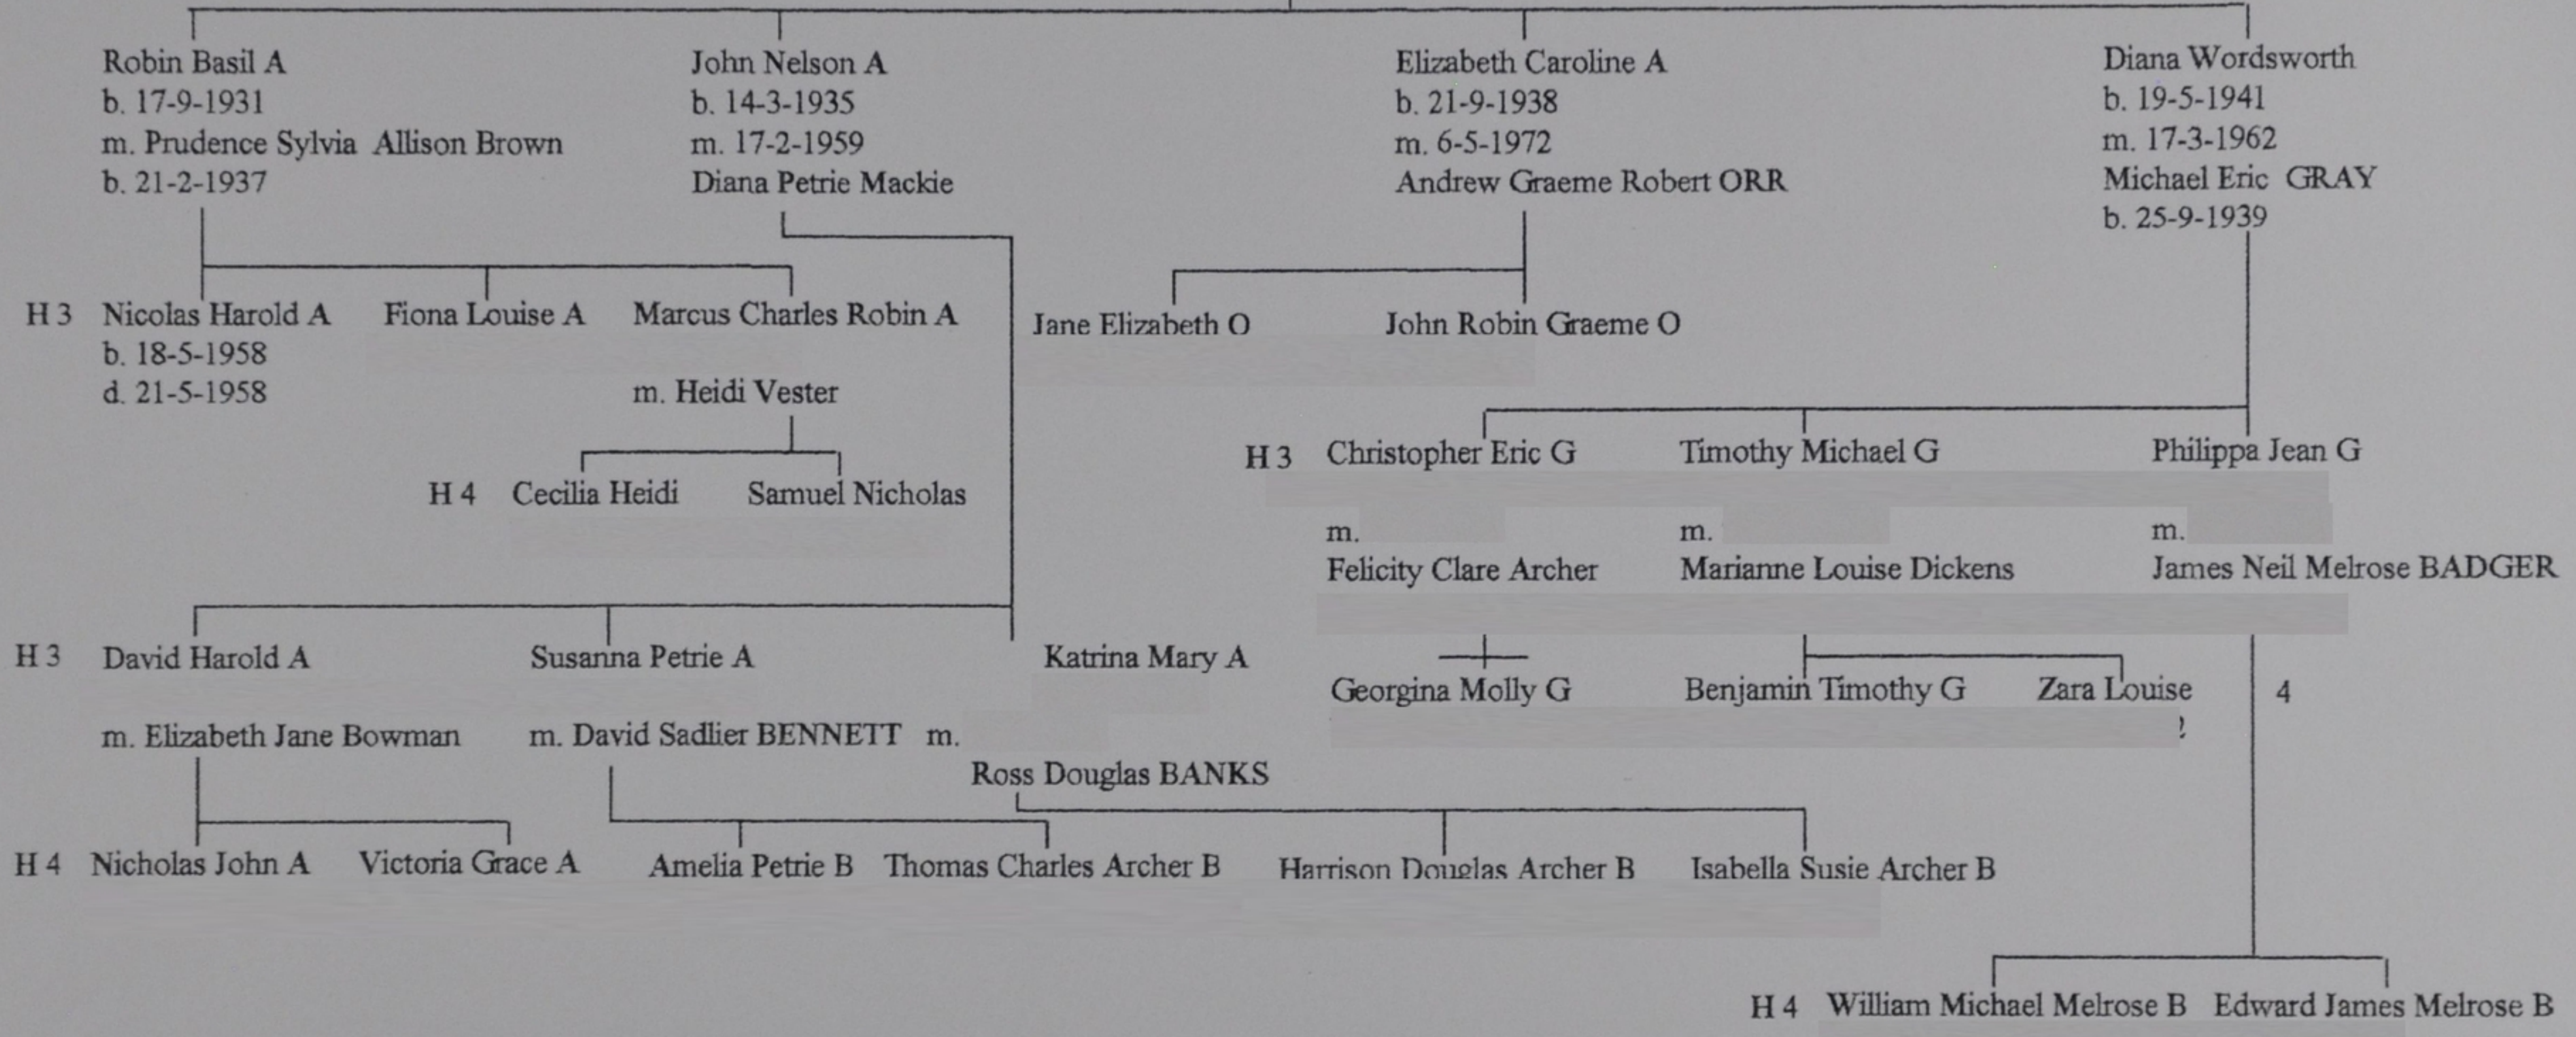

G 2 Family of NANCY NELSON RUSSELL & Lieut. H HOLMES -R.N.

H 1 Family of OSWALD NELSON & Gladys Sunderland

H 2 Family of JEAN NEWCOMBE NELSON & Harold B ARCHER
b.16-9-1909 d. 2-12-1941

I 1 Family of GERTRUDE MARY NELSON & Hector John SMITH