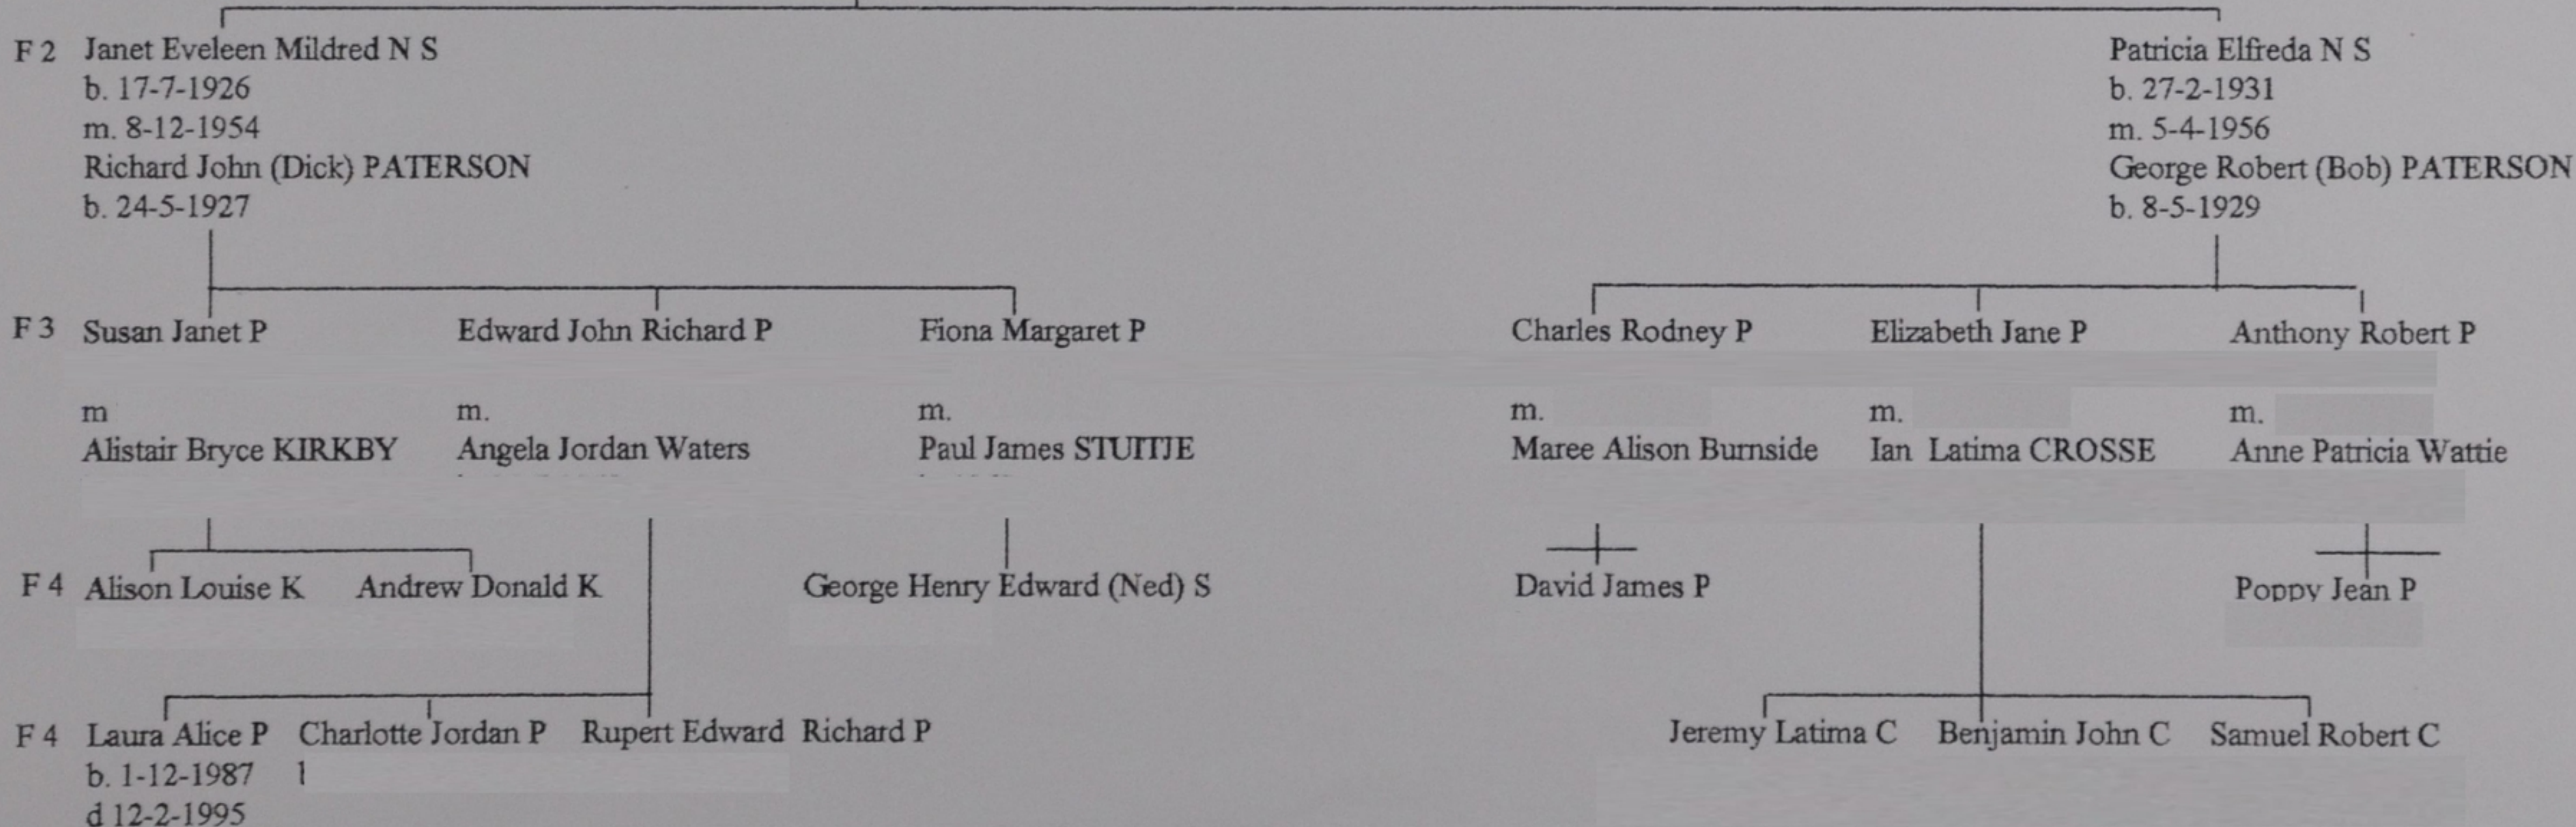

E 1 Family of ERNEST NELSON & Margaret Brandon
b. 11-5-1873 d. 24-11-1923

Eileen Mary
b. 1-11-1907
m. Phillip PARTRIDGE

Angus P   Jean P
b. 31-3-1930   b. 8-6-1931

F 1 Family of MILDRED GWENDOLINE NELSON & Charles Alexander SMITH
b. 2-7-1874 d. 24-10-1898   b. 15-7- 1869 d. 24-2-1908

Charles Edward (Ned) NELSON SMITH
b. 2-10-1898 d. 22-4-1976 m. 26-2-1924
Elfrida Tyndale Foxwell Mayne
b. 19-12-1896
d. 29-6-1991