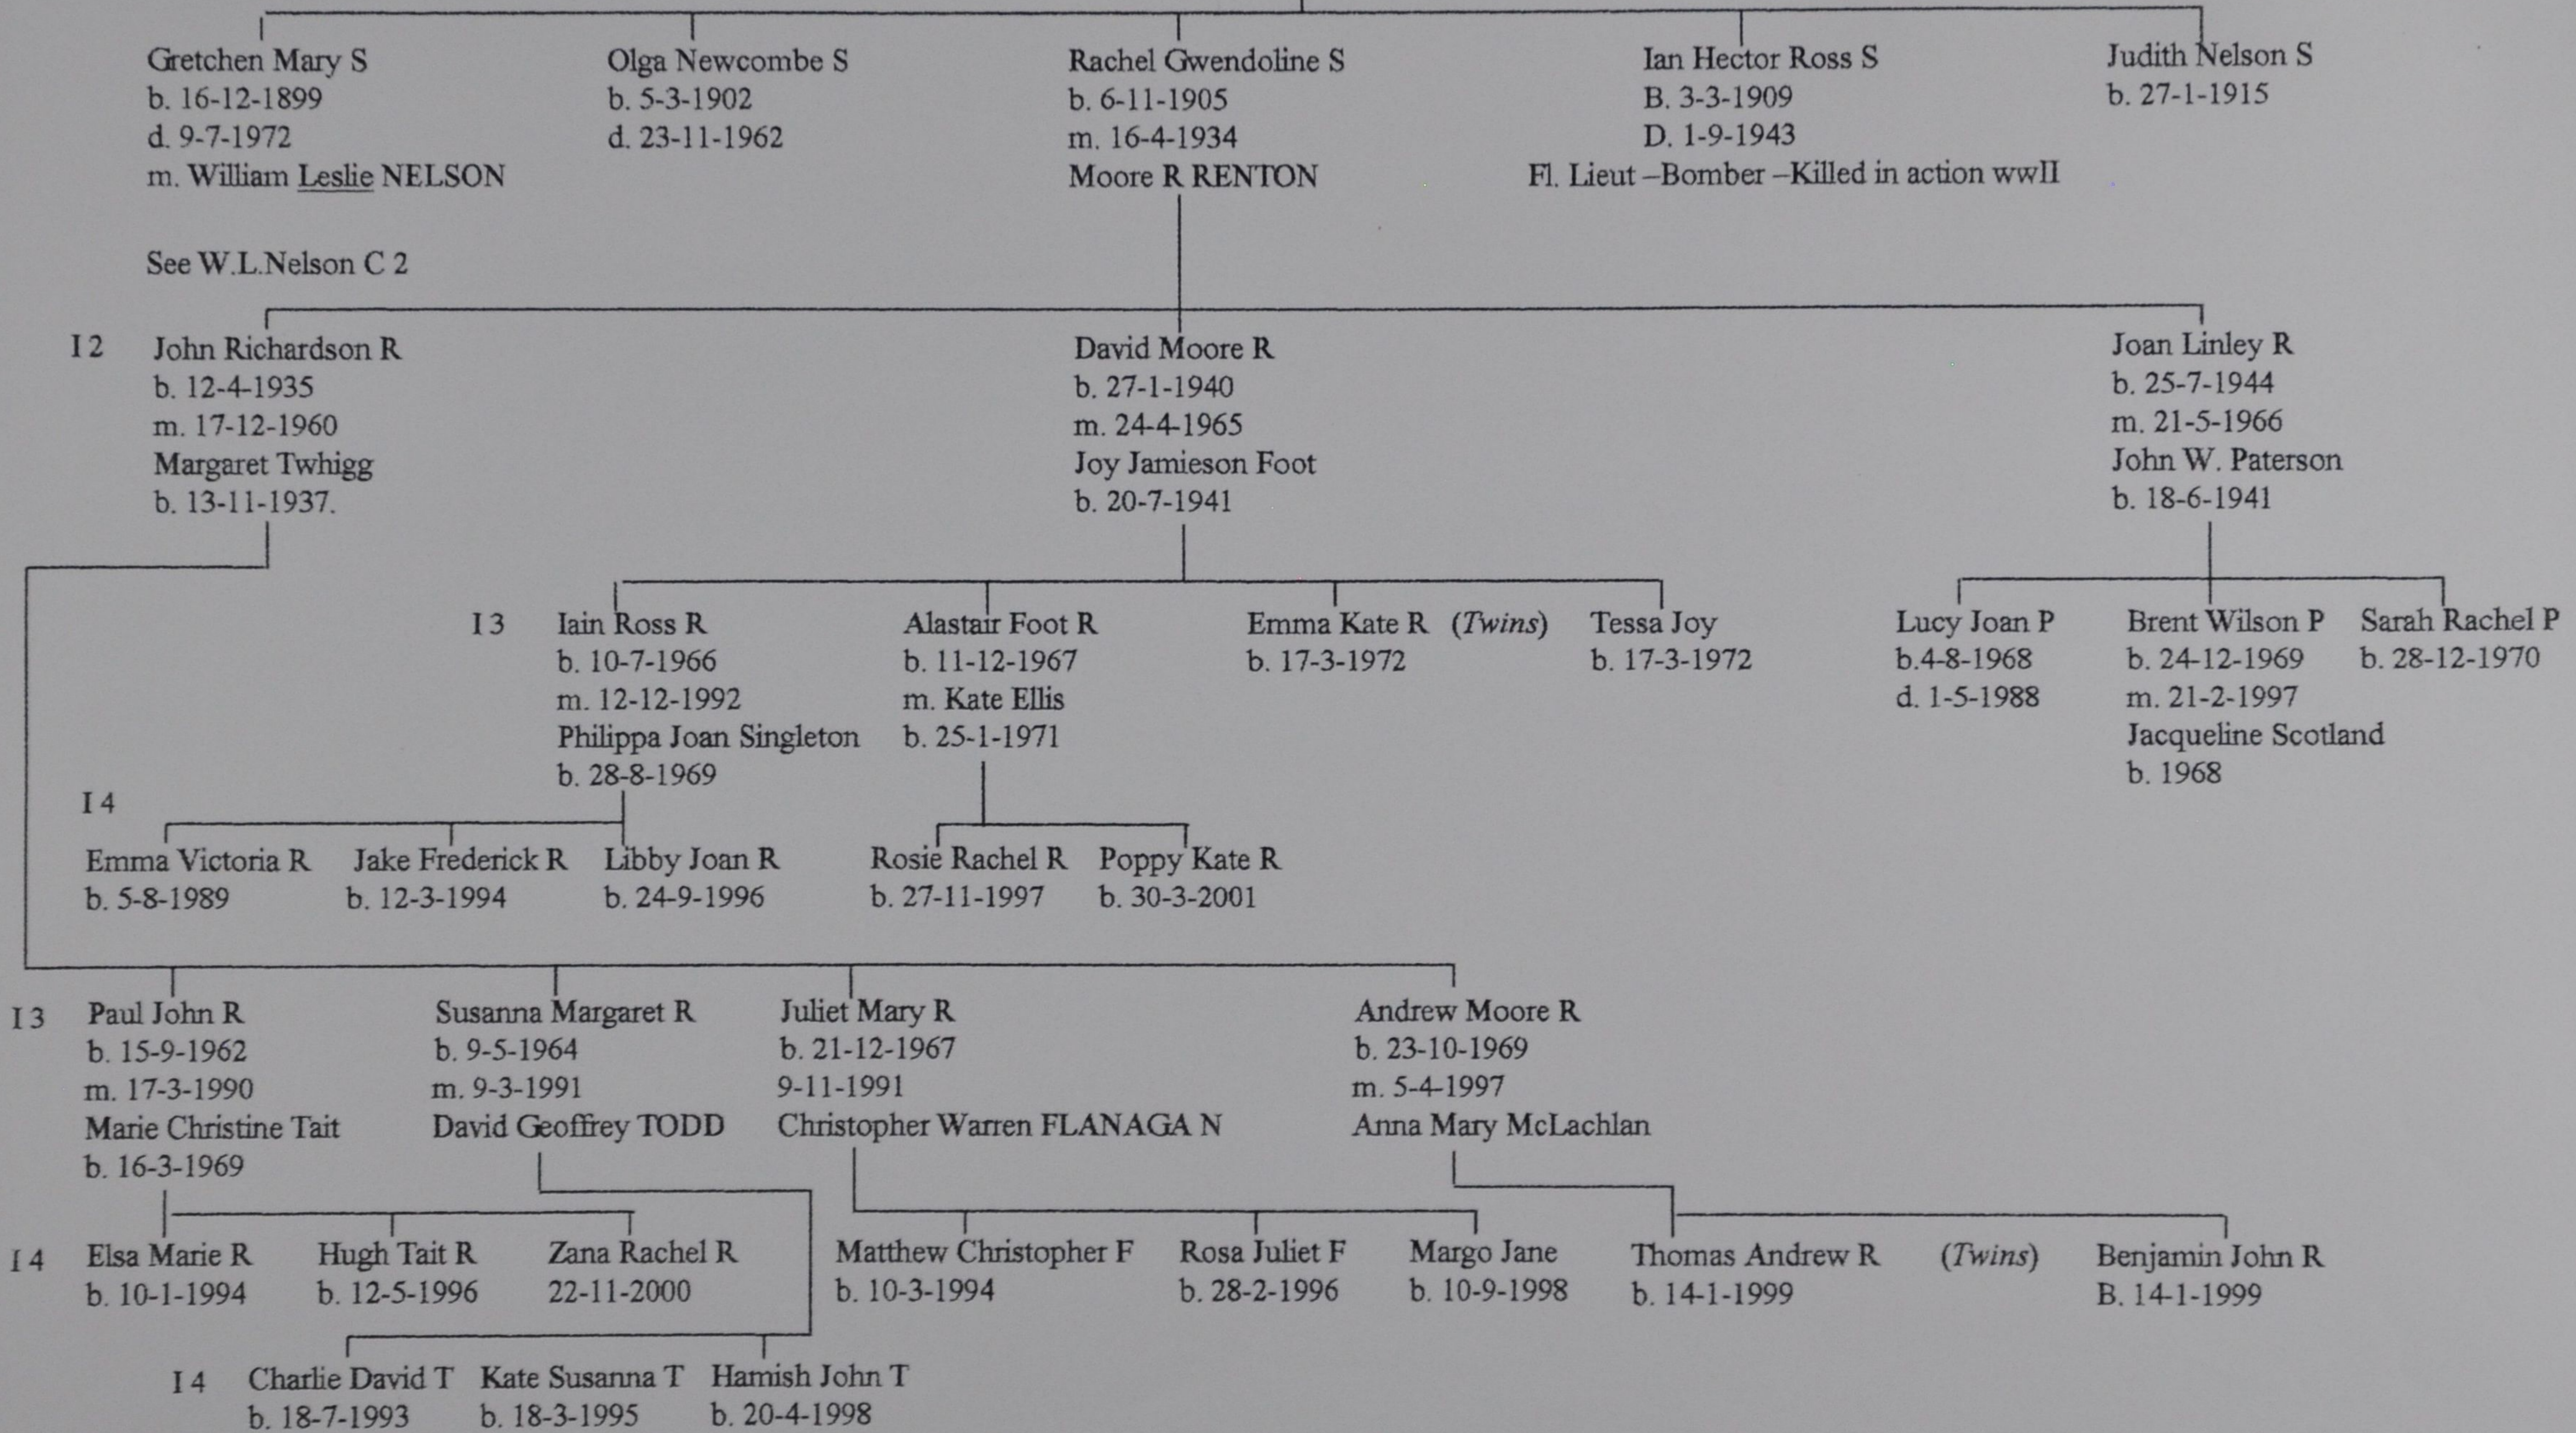

I 1 Family of GERTRUDE MARY NELSON & Hector John SMITH