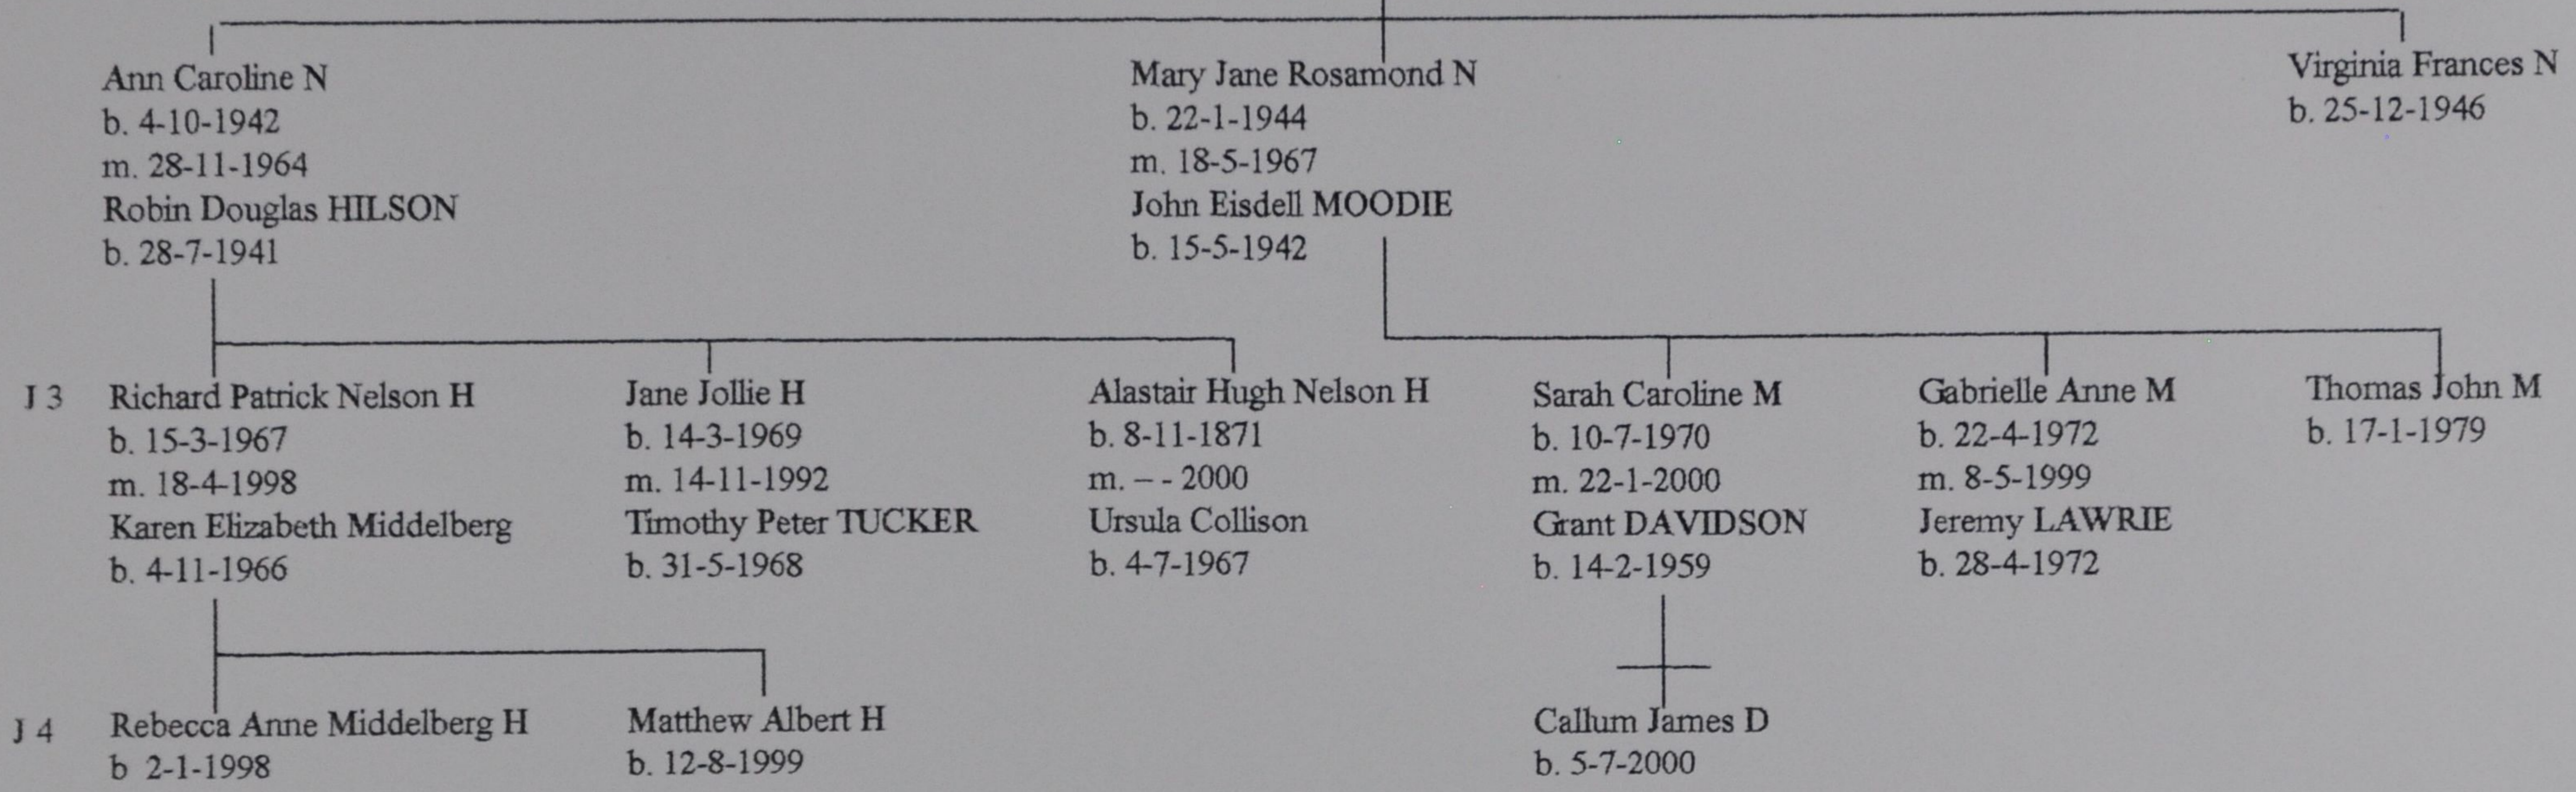

J 2 Family of GUY HAROLD NELSON & Anne Marriott Matthews