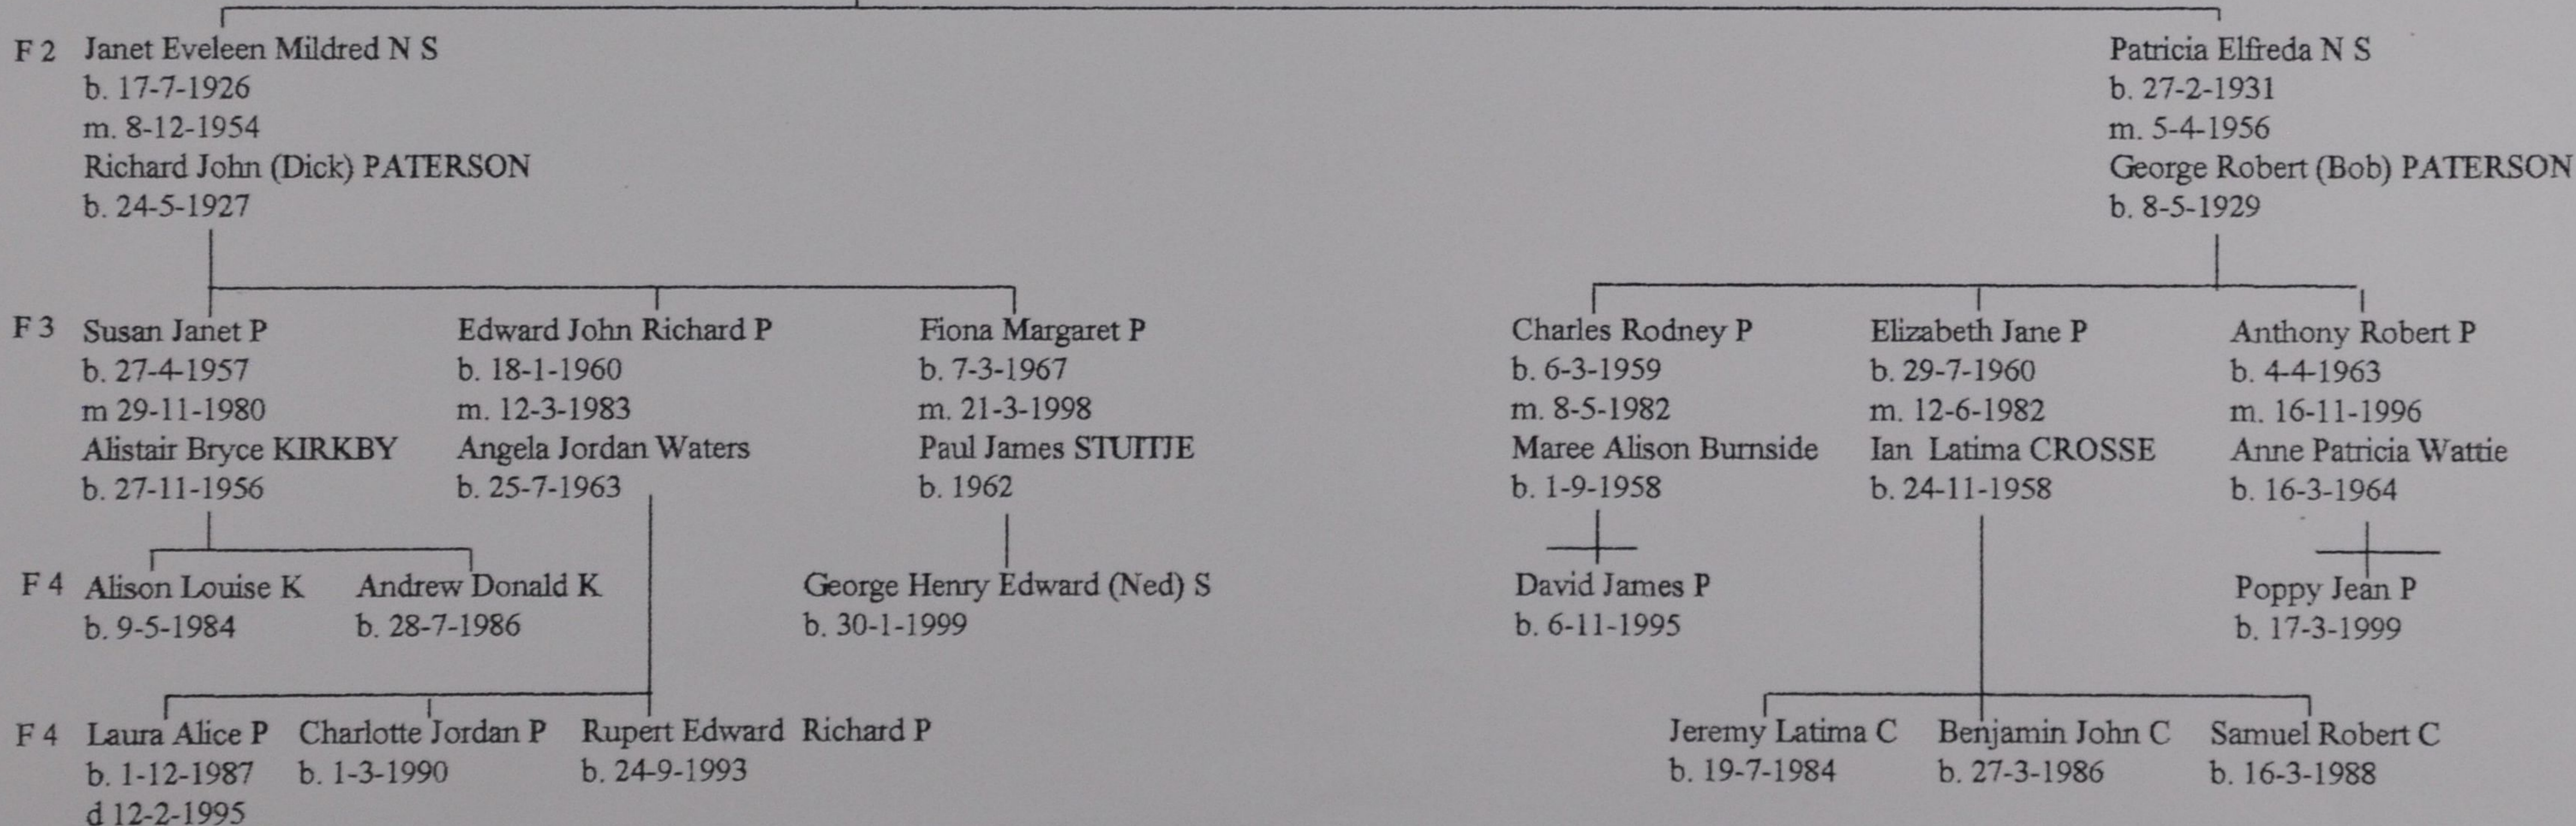

E 1 Family of ERNEST NELSON & Margaret Brandon
b. 11-5-1873 d. 24-11-1923

Eileen Mary
b. 1-11-1907
m. Phillip PARTRIDGE

Angus P   Jean P
b. 31-3-1930   b. 8-6-1931

F 1 Family of MILDRED GWENDOLINE NELSON & Charles Alexander SMITH
b. 2-7-1874 d. 24-10-1898   b.15-7- 1869 d. 24-2-1908

Charles Edward (Ned) NELSON SMITH
b. 2-10-1898 d. 22-4-1976 m. 26-2-1924
Elfrida Tyndale Foxwell Mayne
b. 19-12-1896
d.29-6-1991