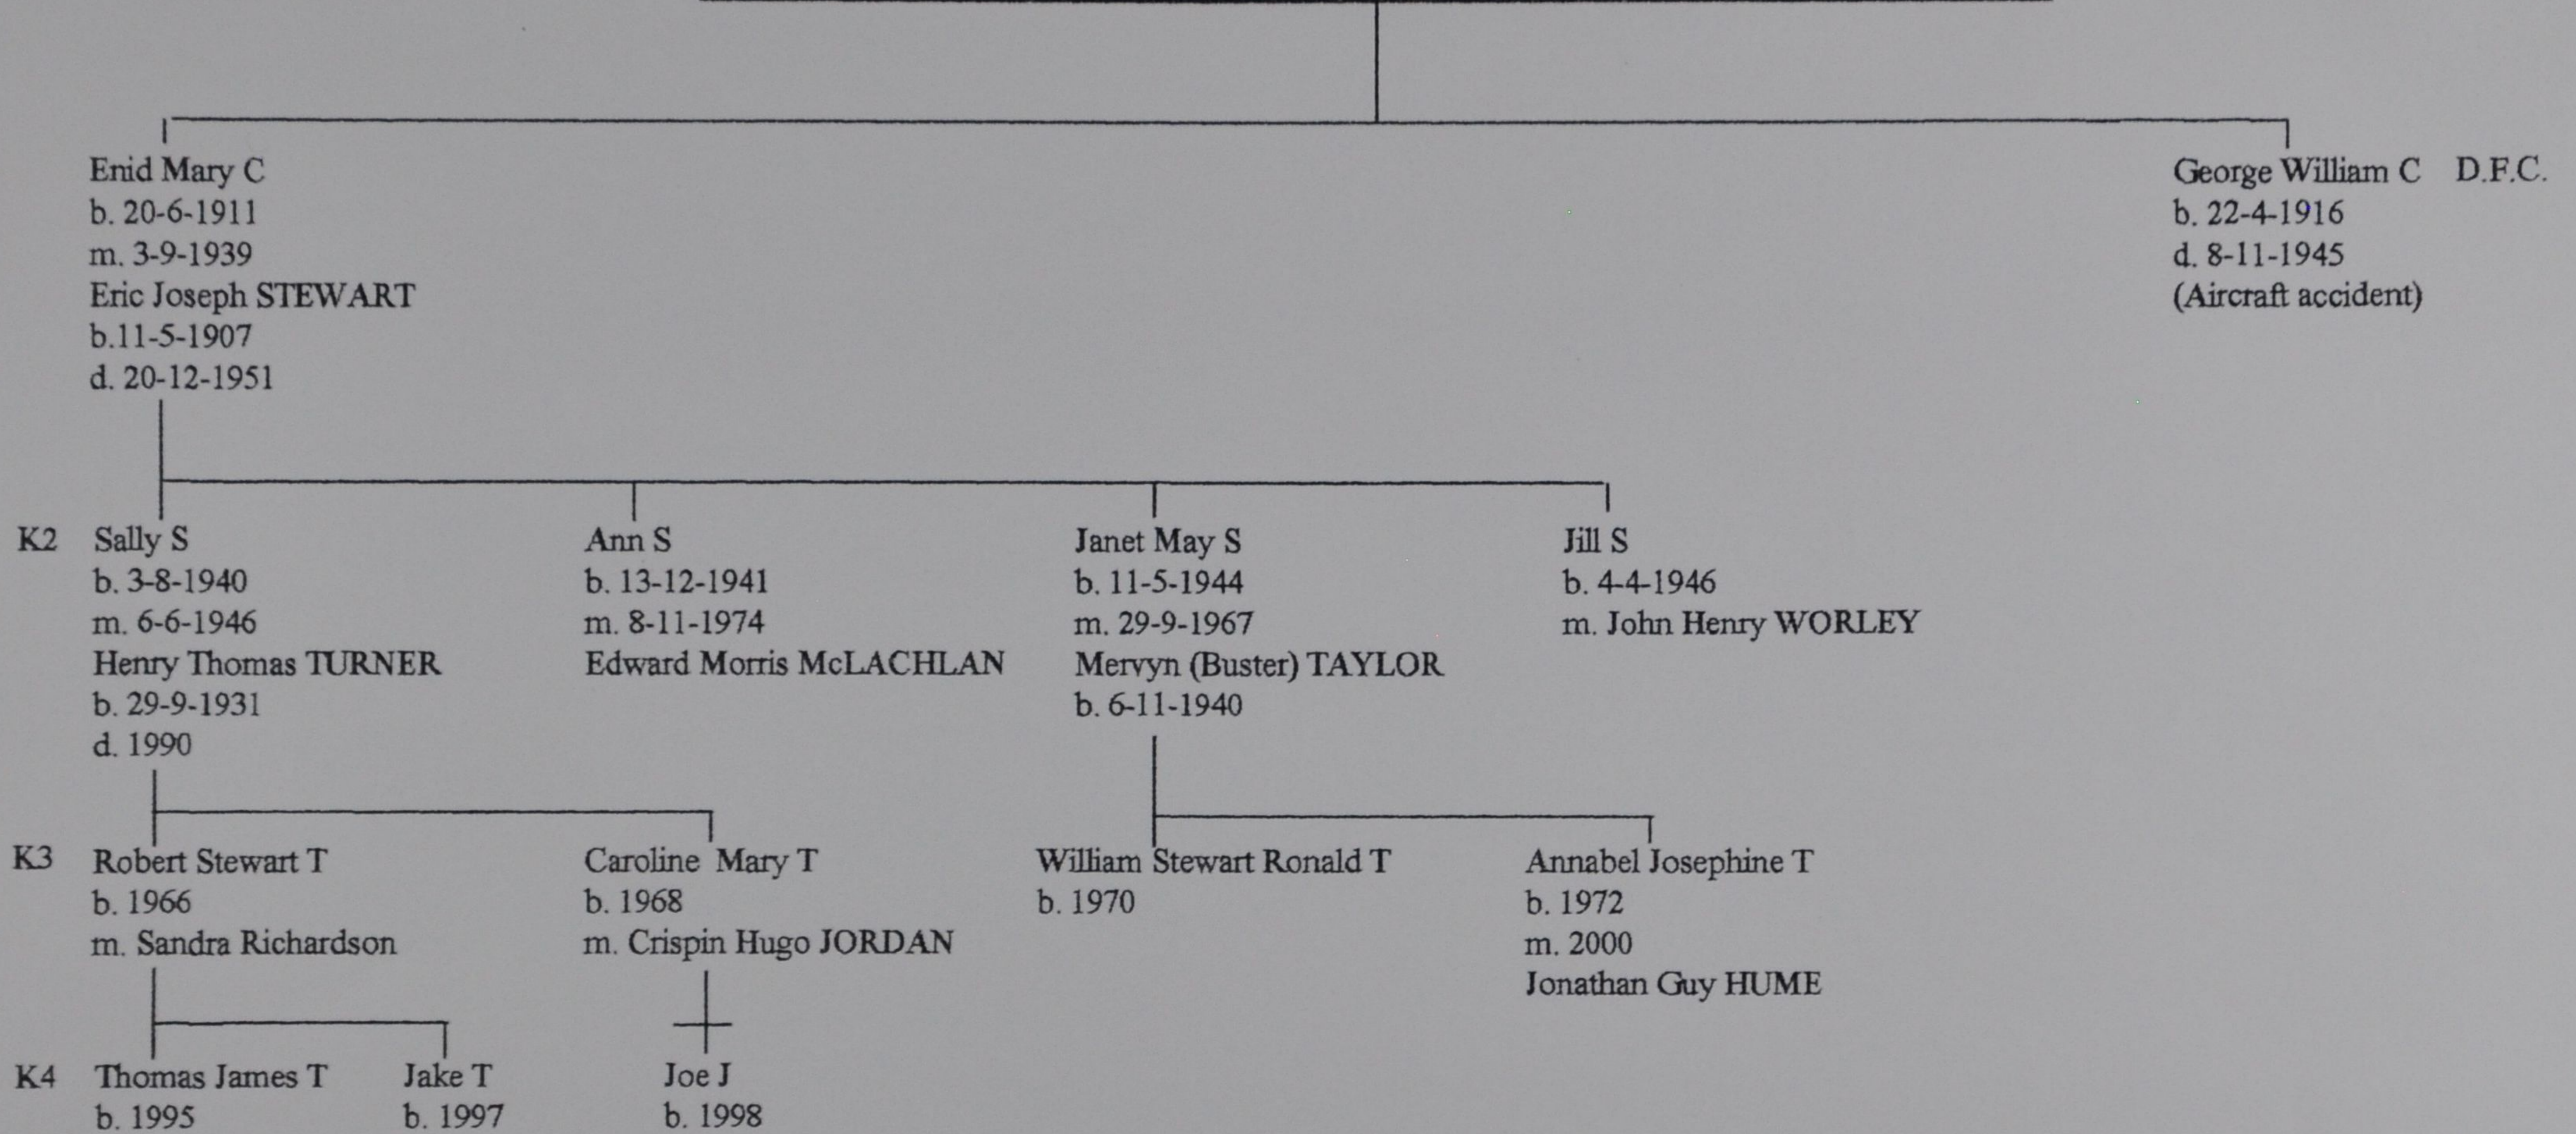

K 1 Family of HILDA MARGARET NELSON & George COTTERILL
b. 21-11-1888 d. 21-7-1918   b. 2-11-1879 1956