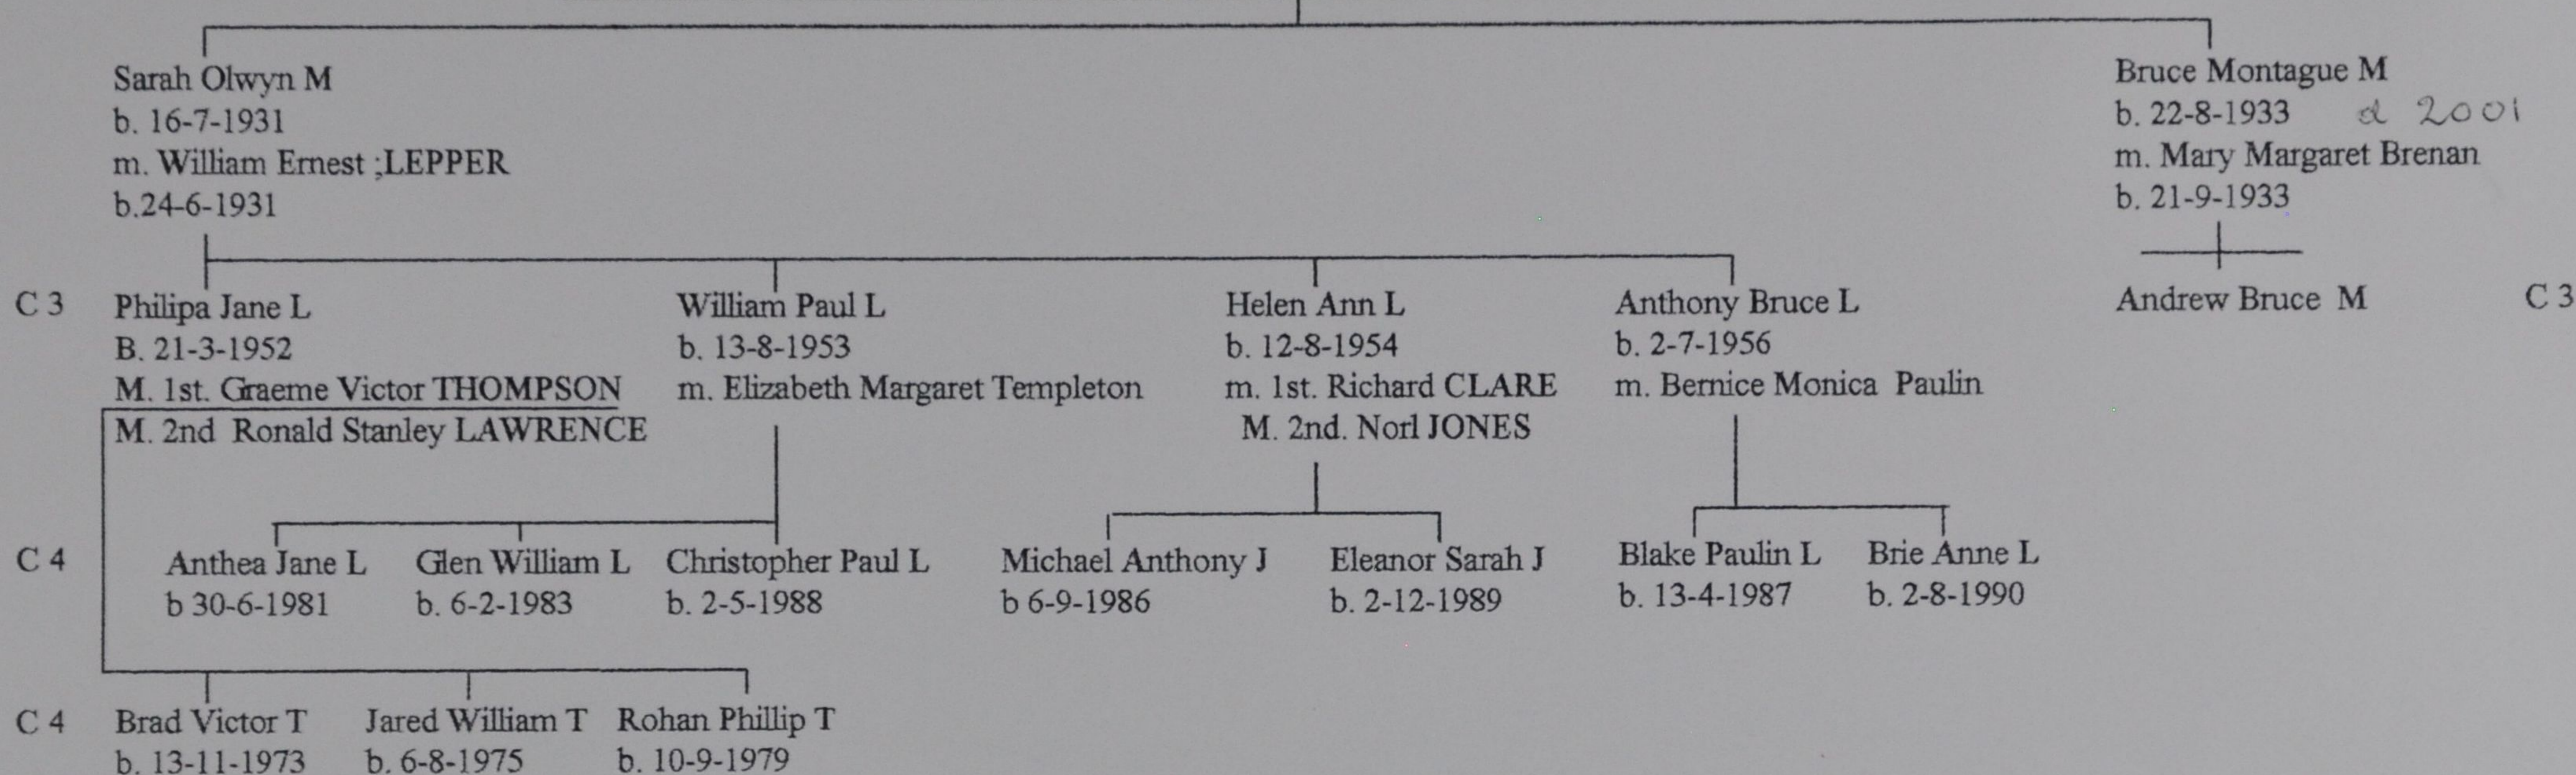

C 2 Family of JANET THYRA NELSON & Edwin (Ted) Masterman MEREDITH

C 2 Family of JANET THYRA NELSON & Louis Earle (Toby) DODD

C 3 Family of ETHEL JOCELINE N & Douglas W. GILBERTSON

Josephine Ann G  
b. 15-4-1934  
d. 4-1-1987  
m. 23-4-1955  
David Frederick FULLER