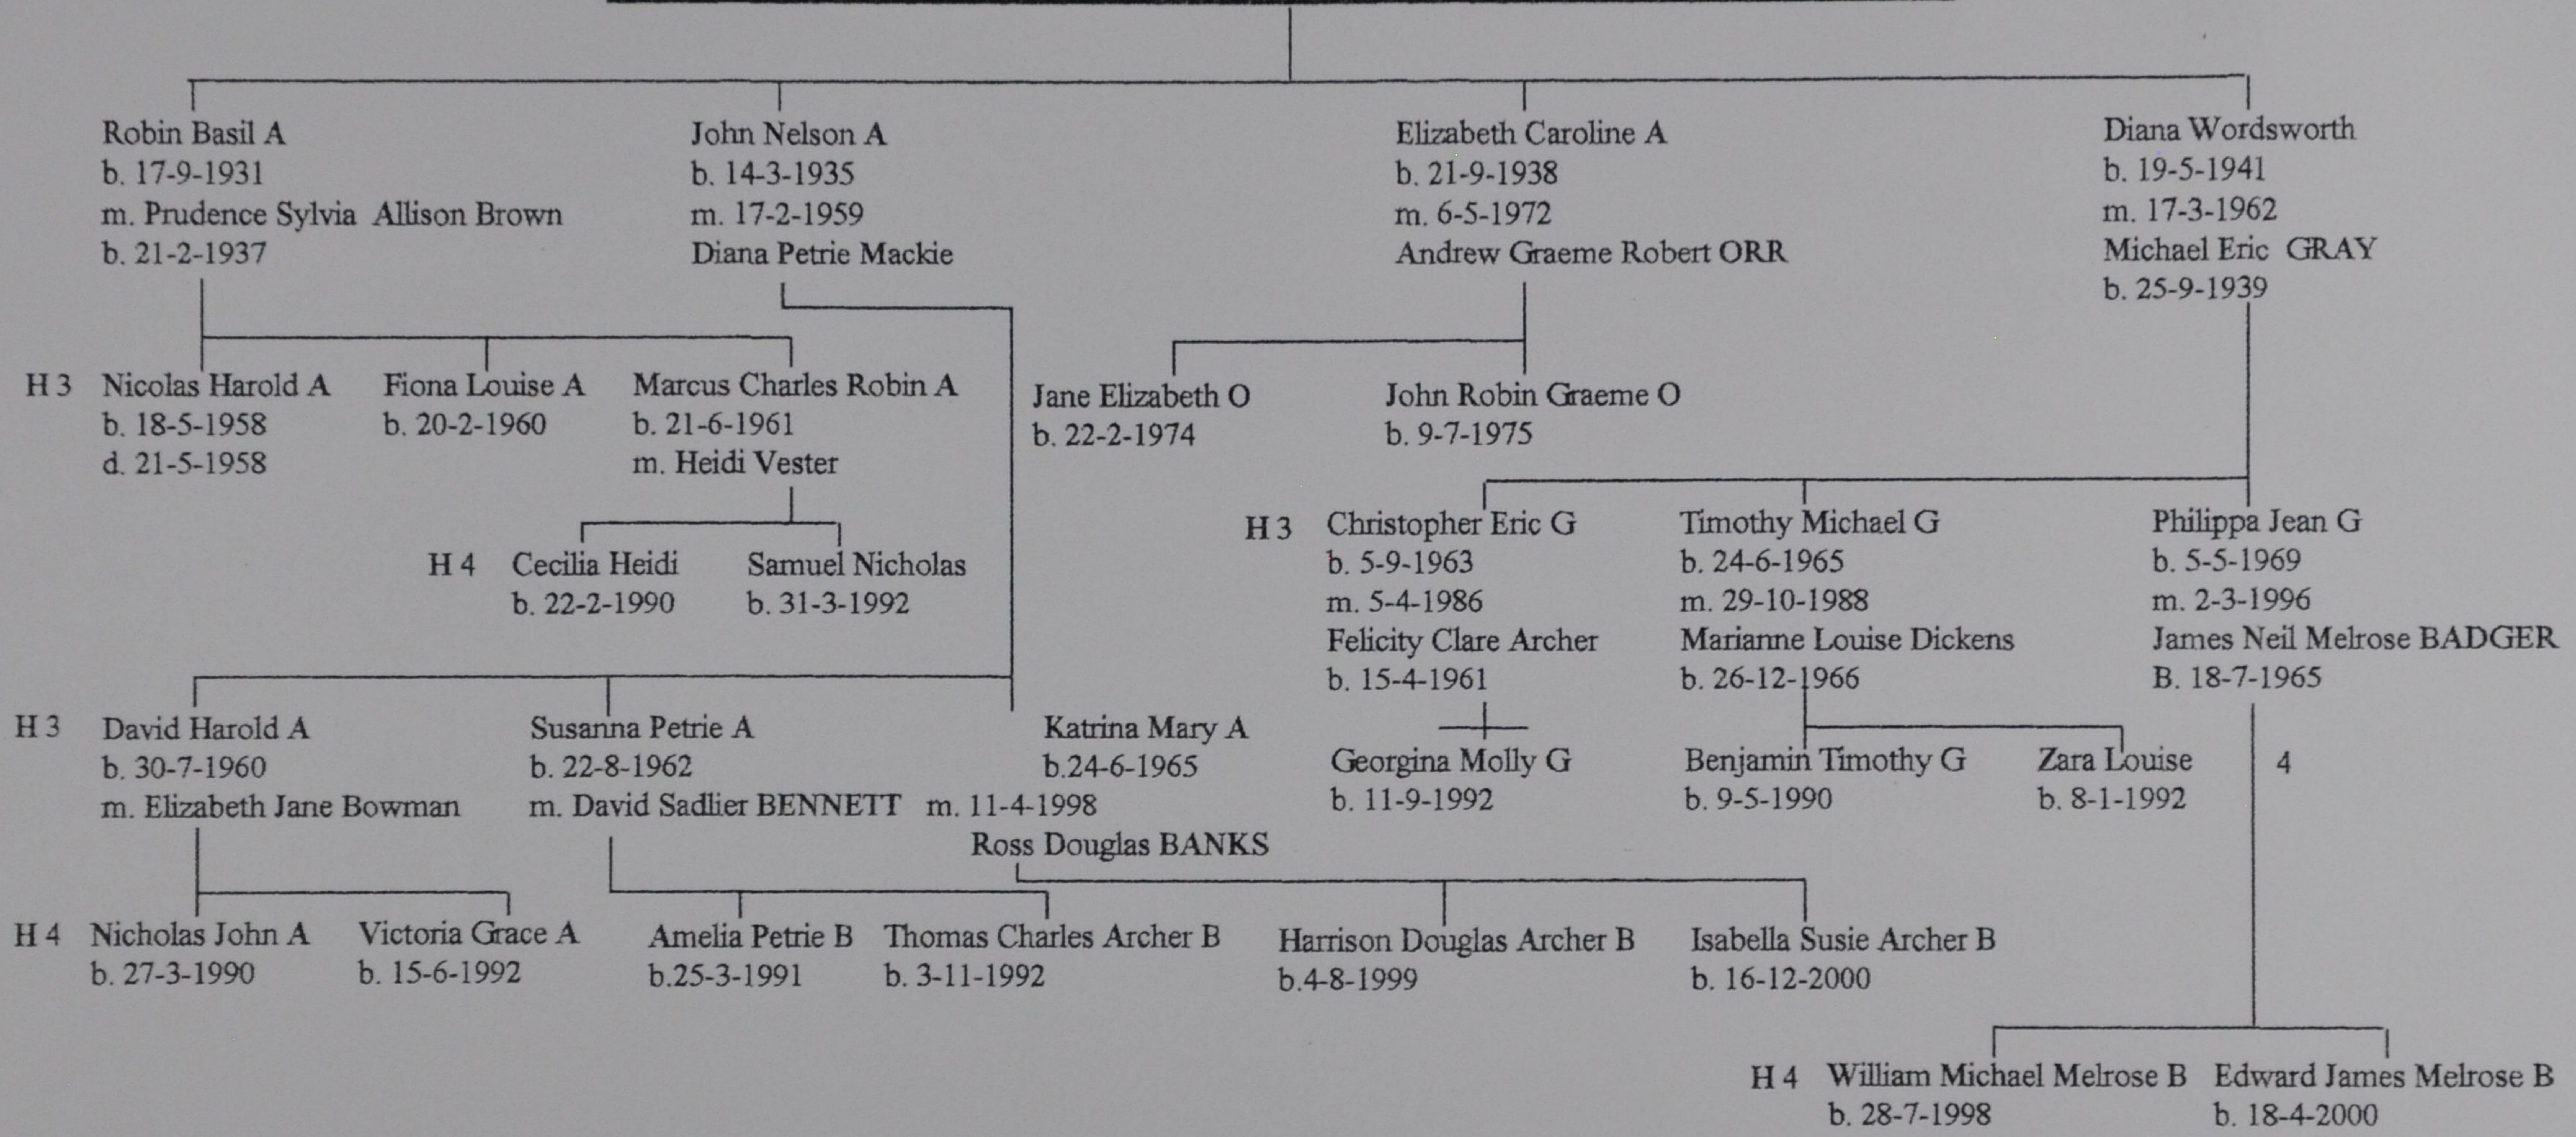

H 2 Family of JEAN NEWCOMBE NELSON & Harold B ARCHER
b.16-9-1909 d. 2-12-1941