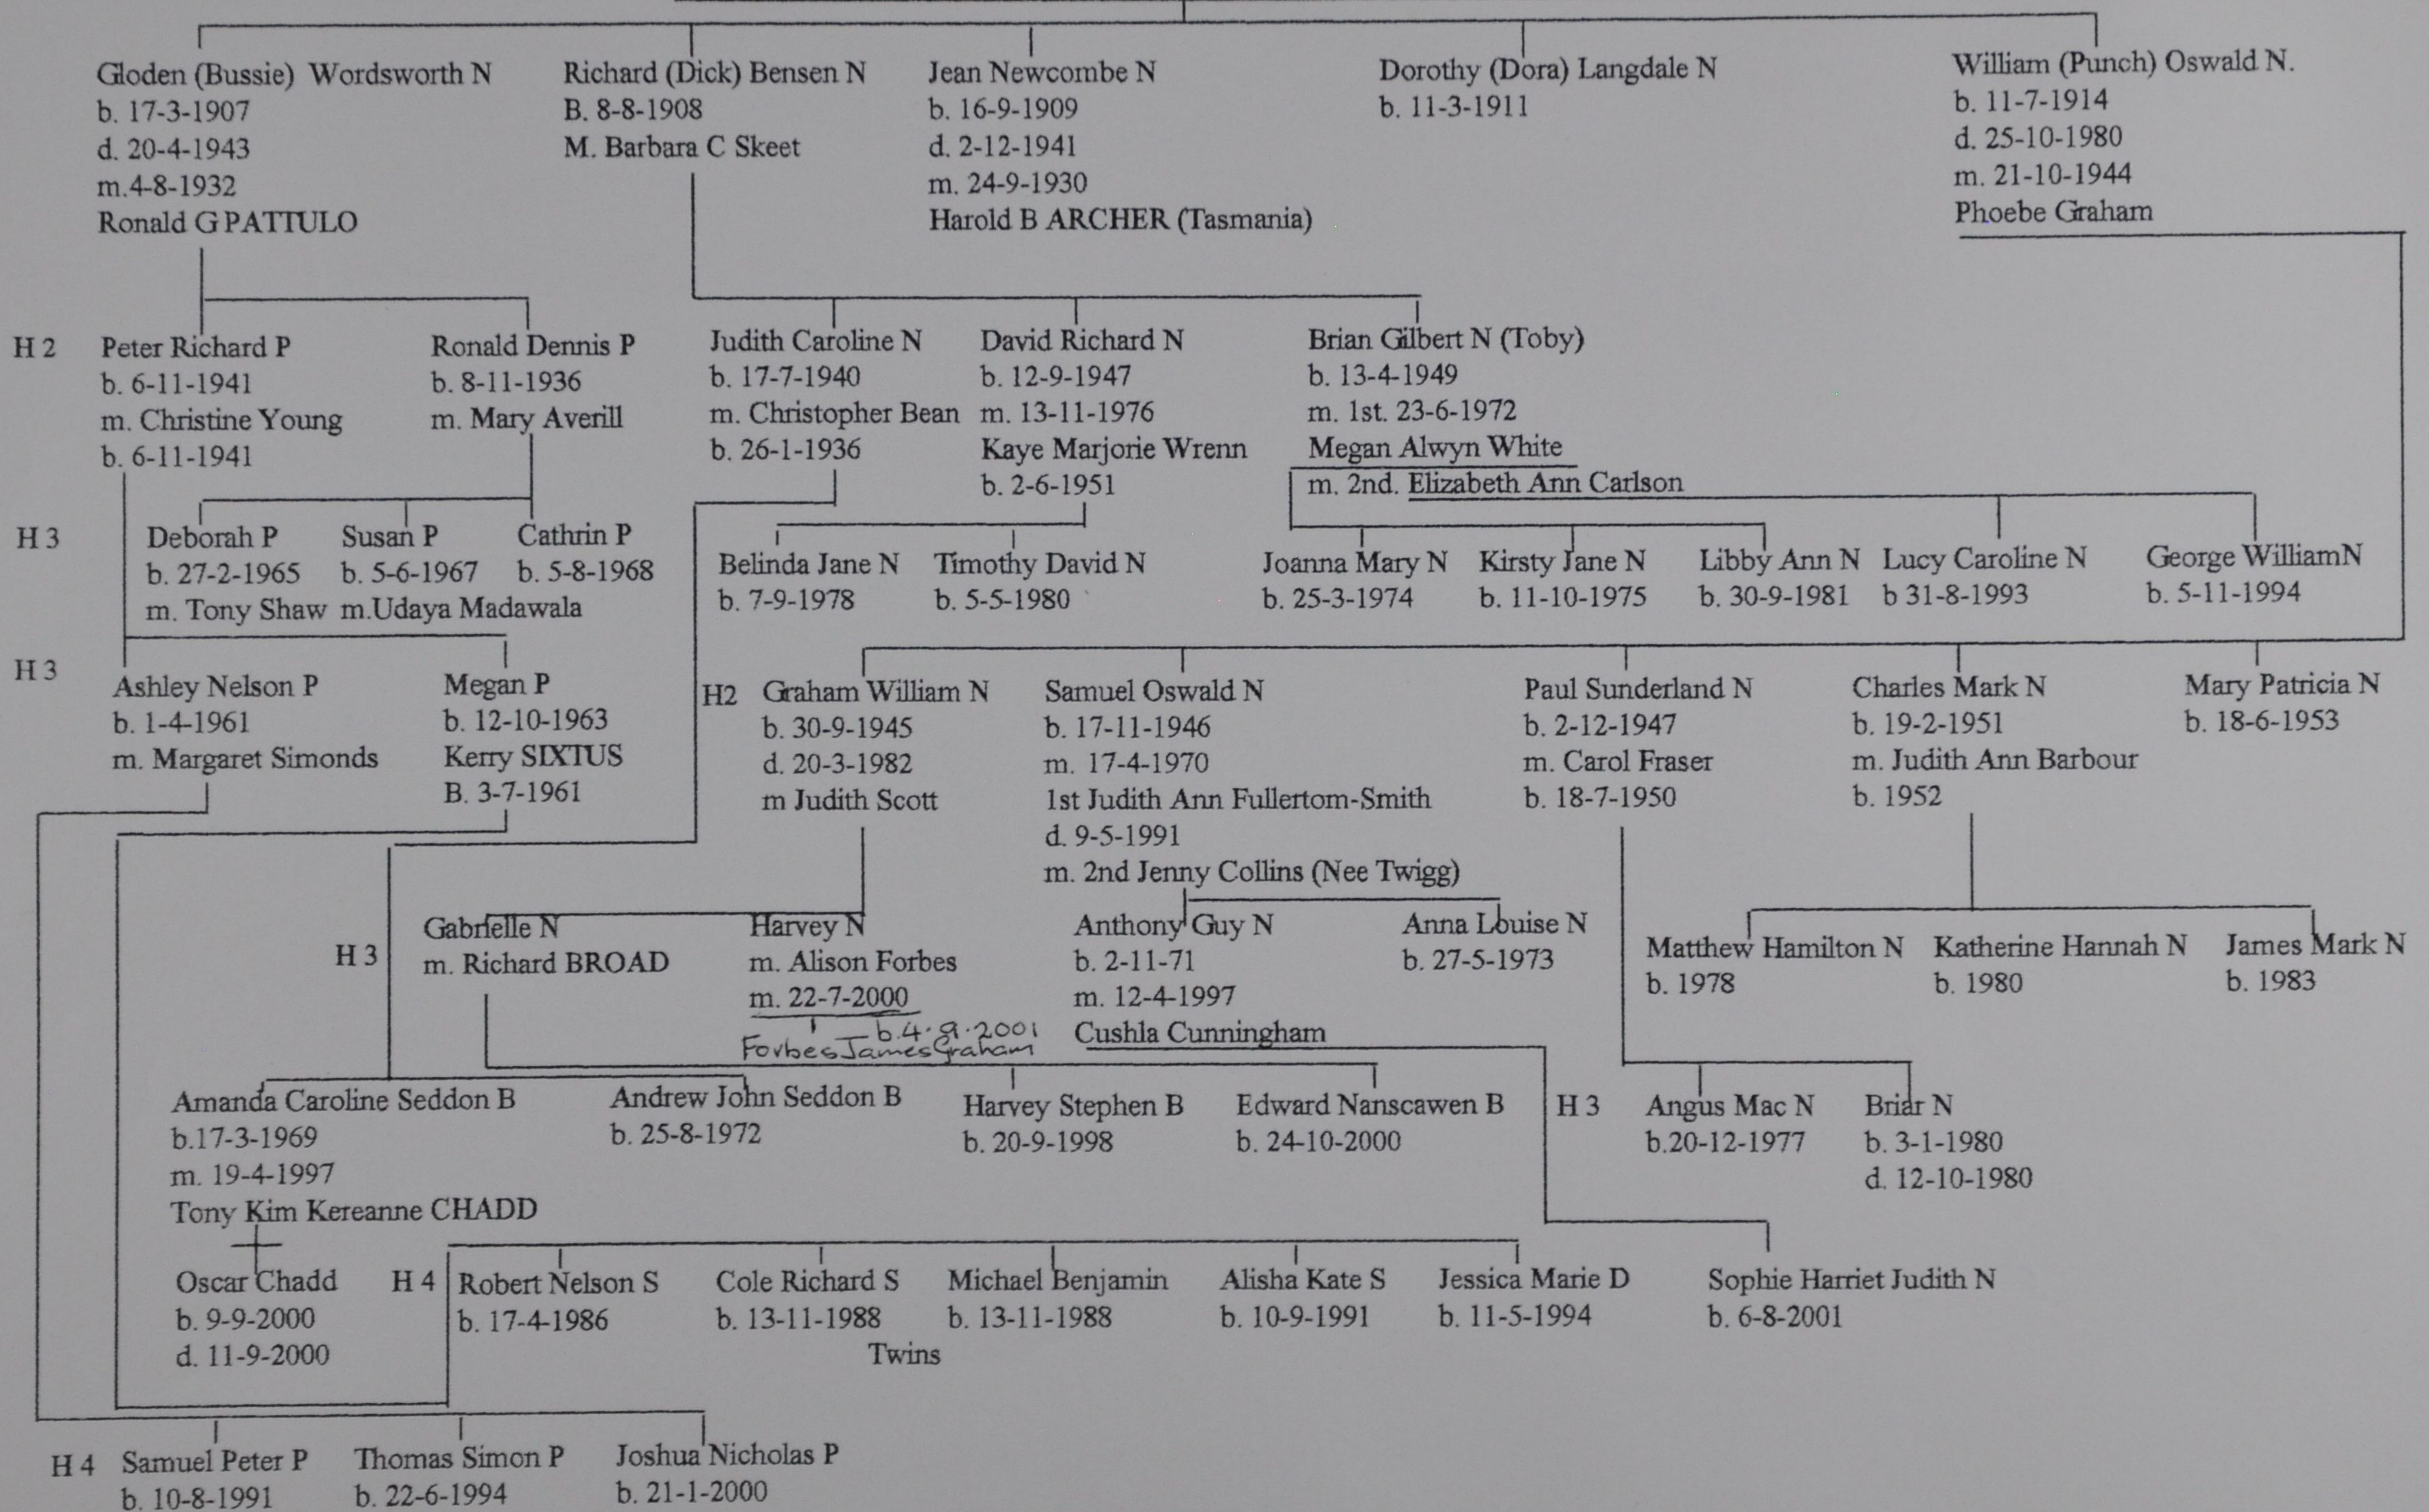

H 1 Family of OSWALD NELSON & Gladys Sunderland