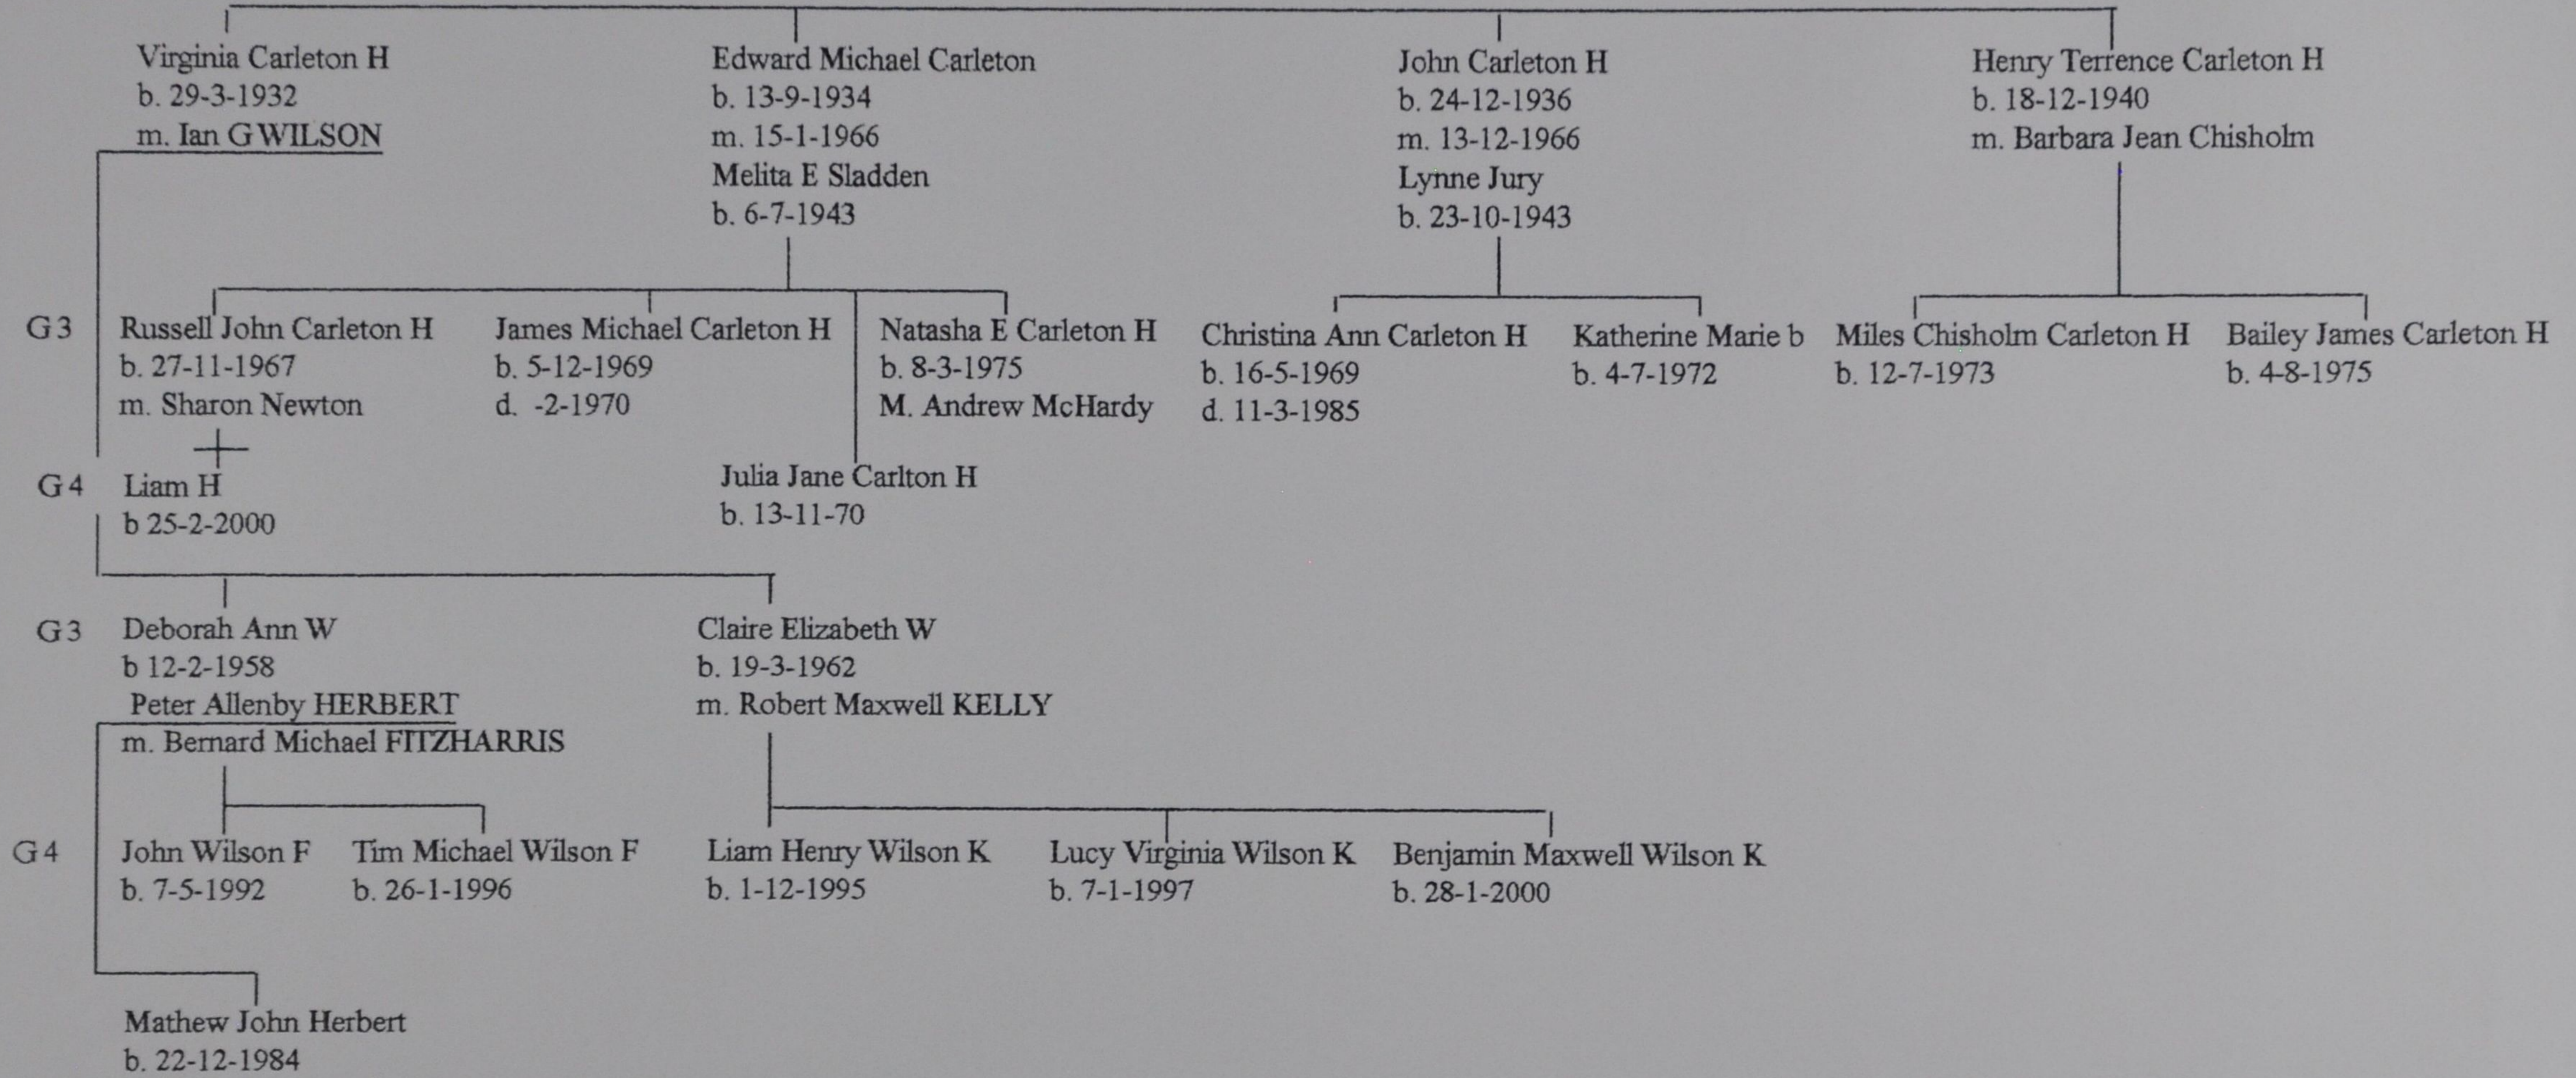

G 2 Family of NANCY NELSON RUSSELL & Lieut. H HOLMES -R.N.