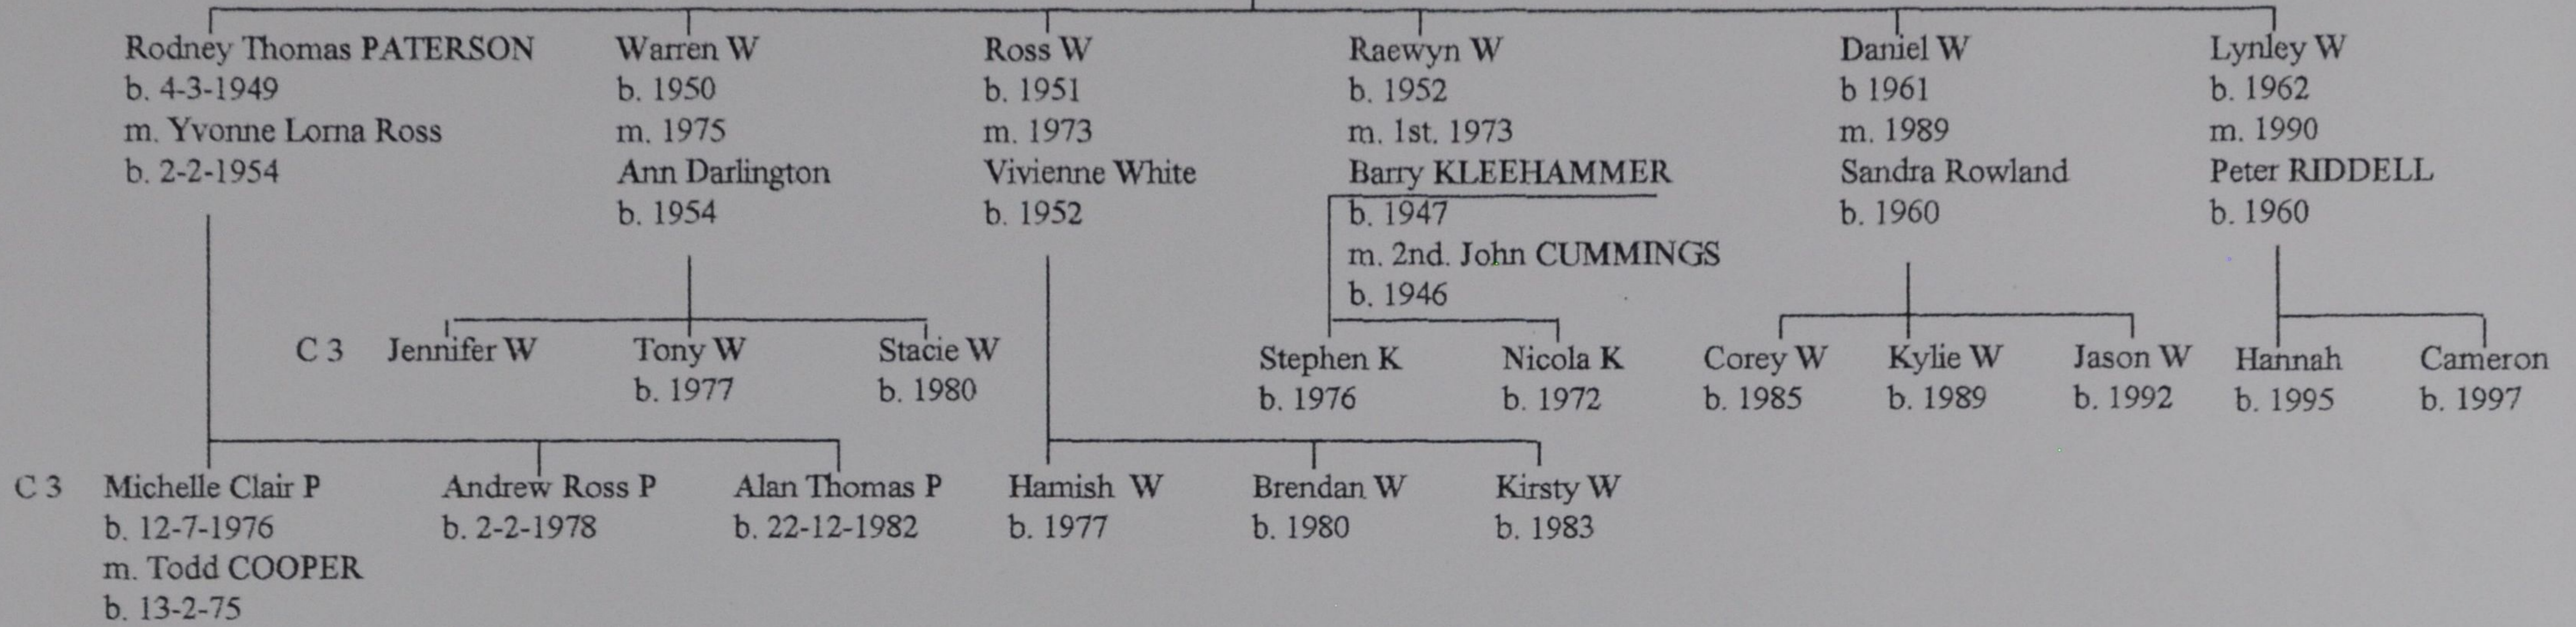

C 2 Family of HILDA GRETCHEN NELSON & Raymond WHITE