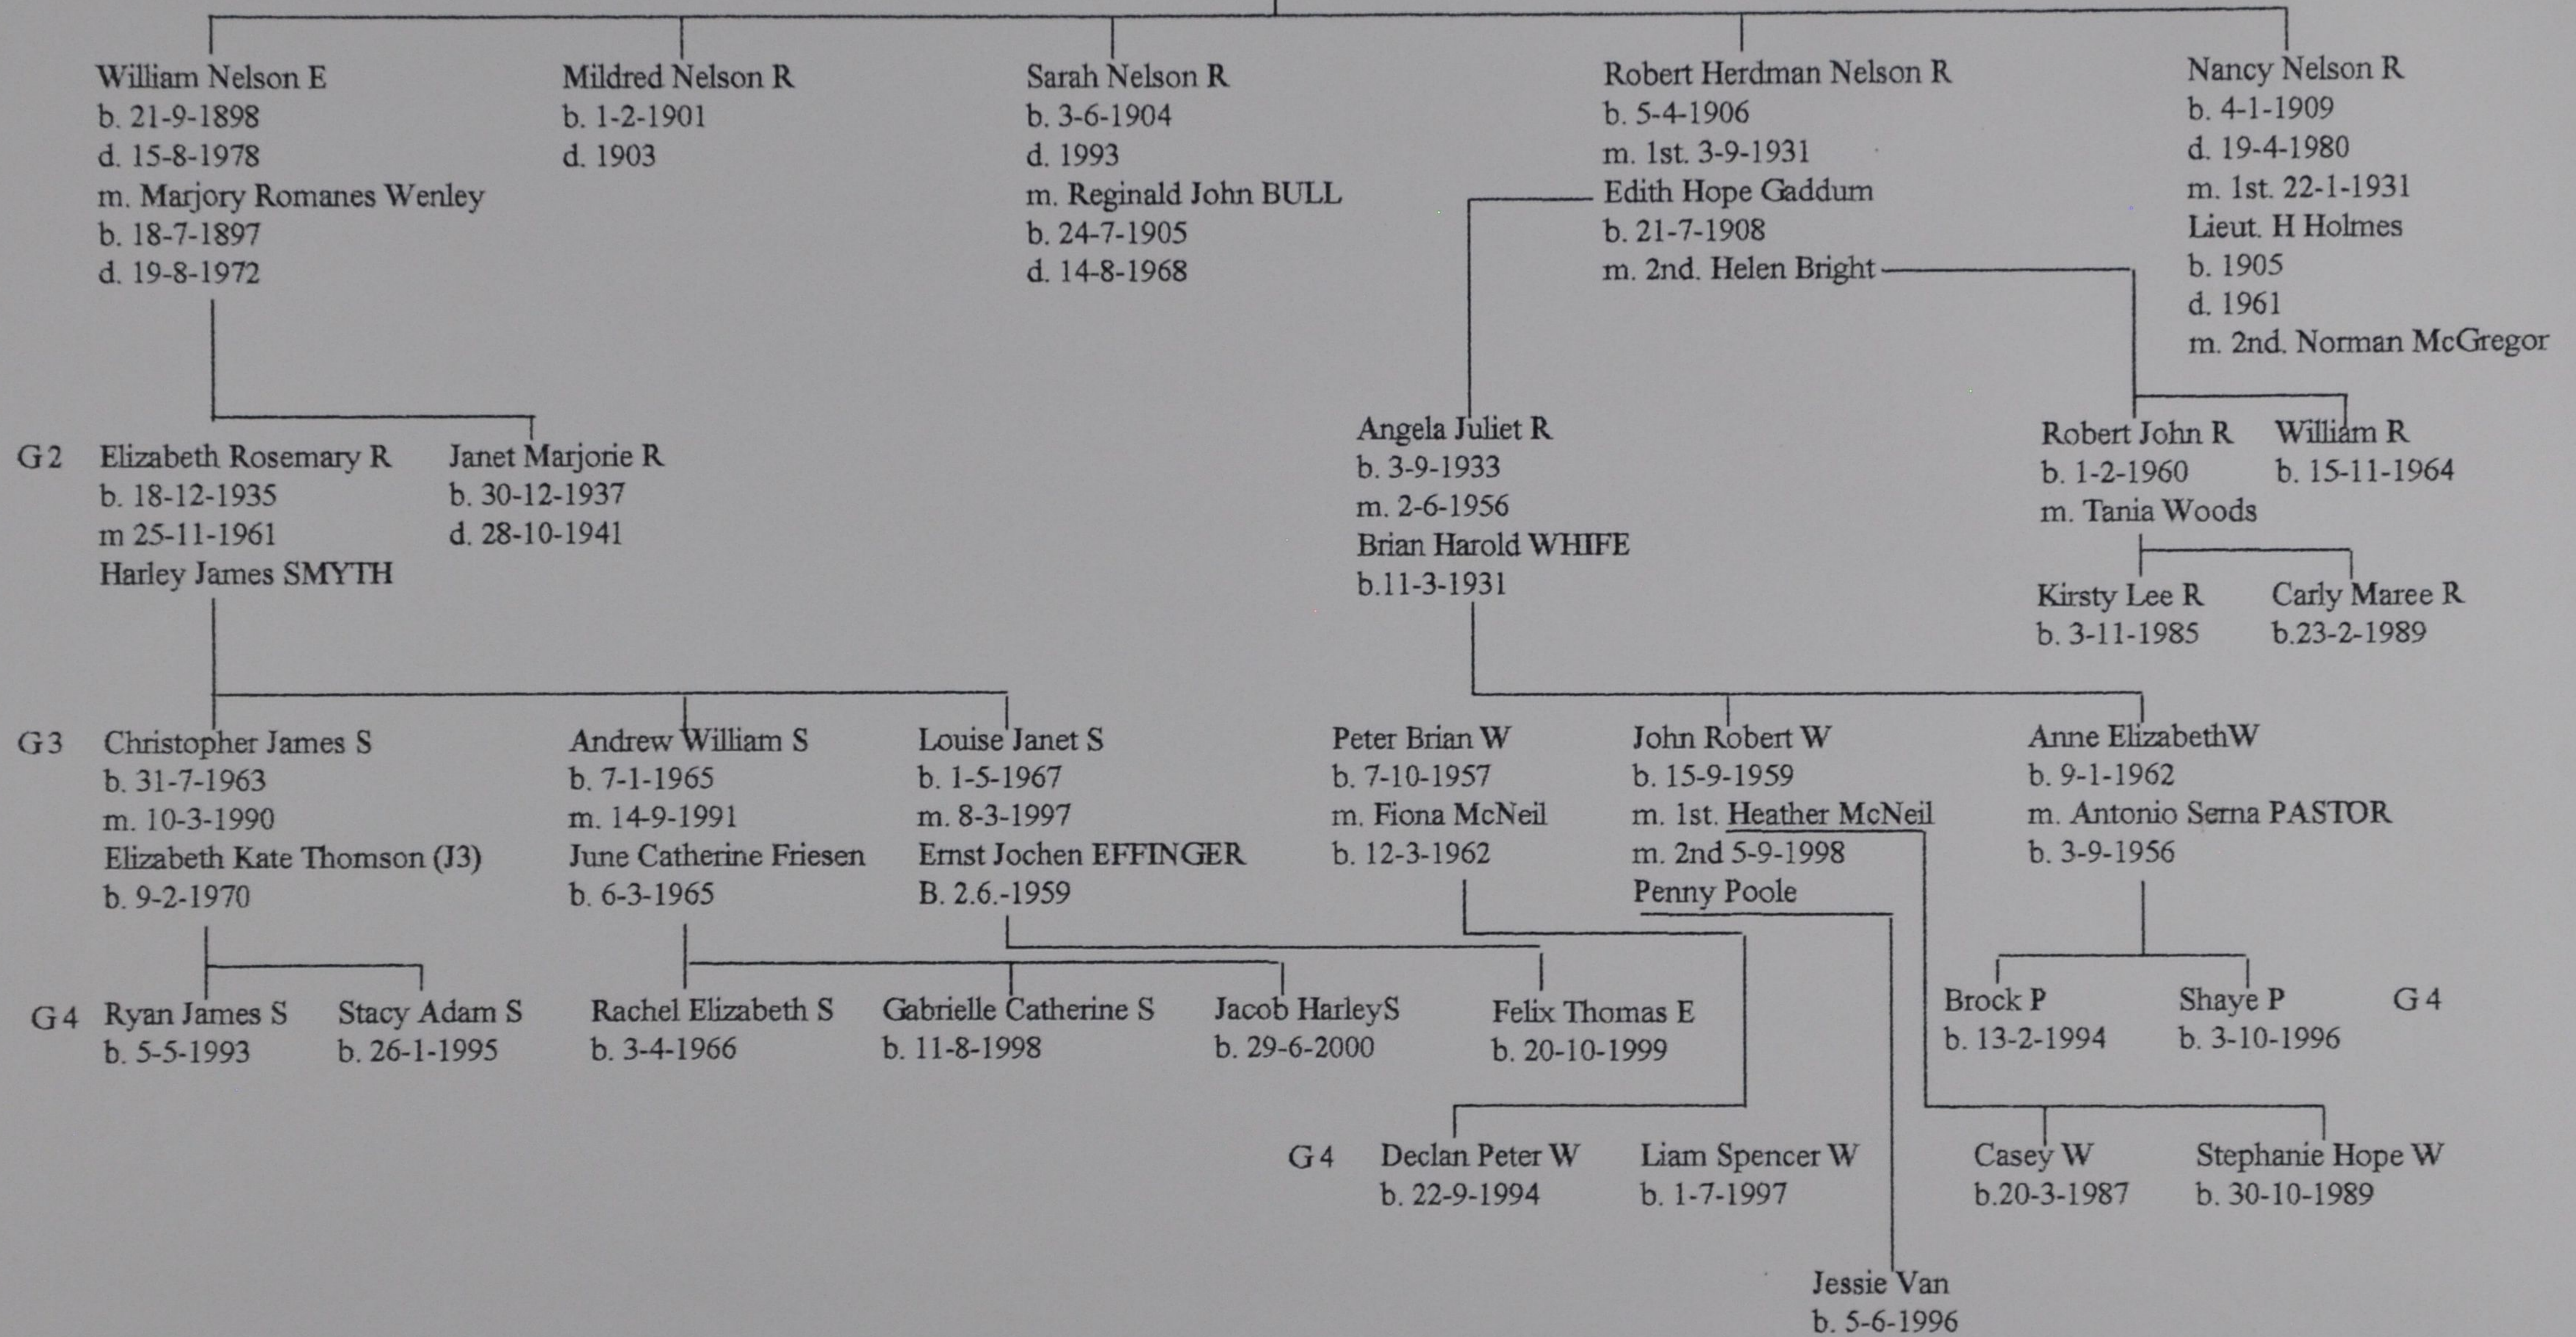

G 1 Family of EVA NELSON & Harold Arthur RUSSELL
b. 3-1-1875 d. 29-4-1936 b. 29-1-1871 d. 14-7-1938