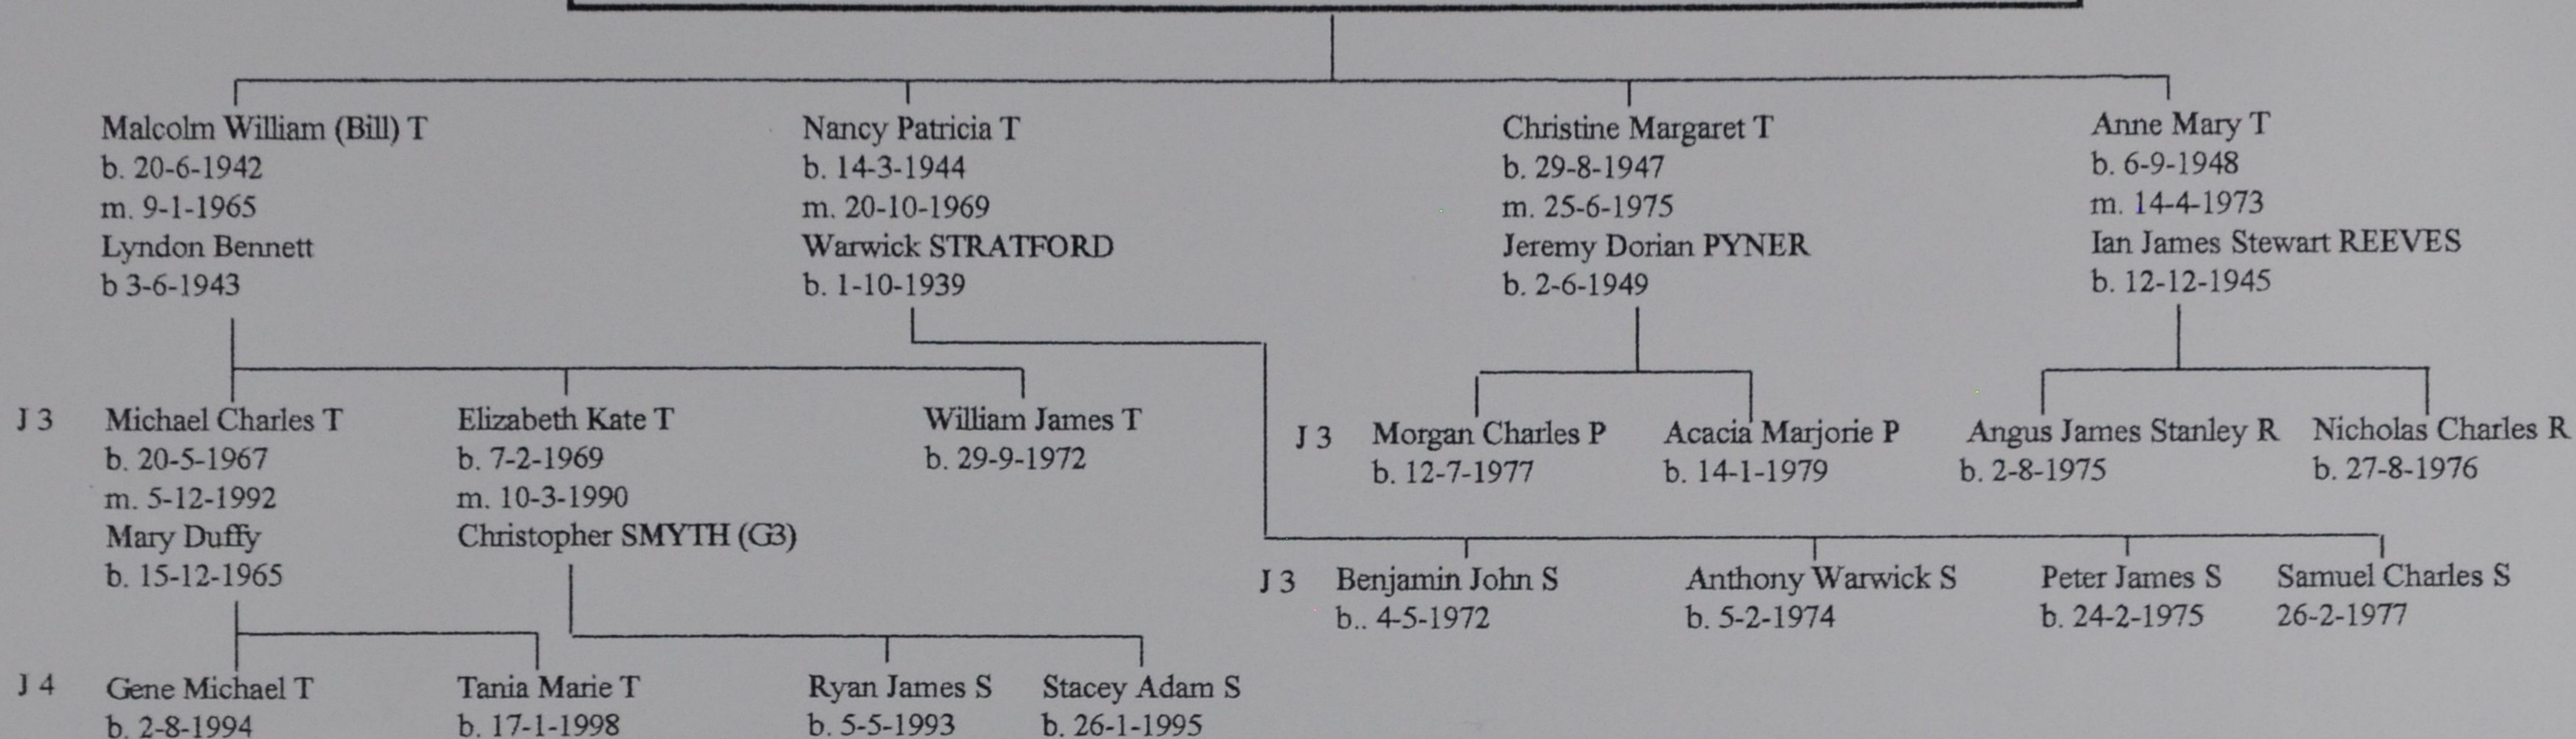

J 2 Family of KATHLEEN MARGARET NELSON & Charles Herbert THOMSON?

b. 7-8-1918 d. 15-6-1997

b. 15-5-1908