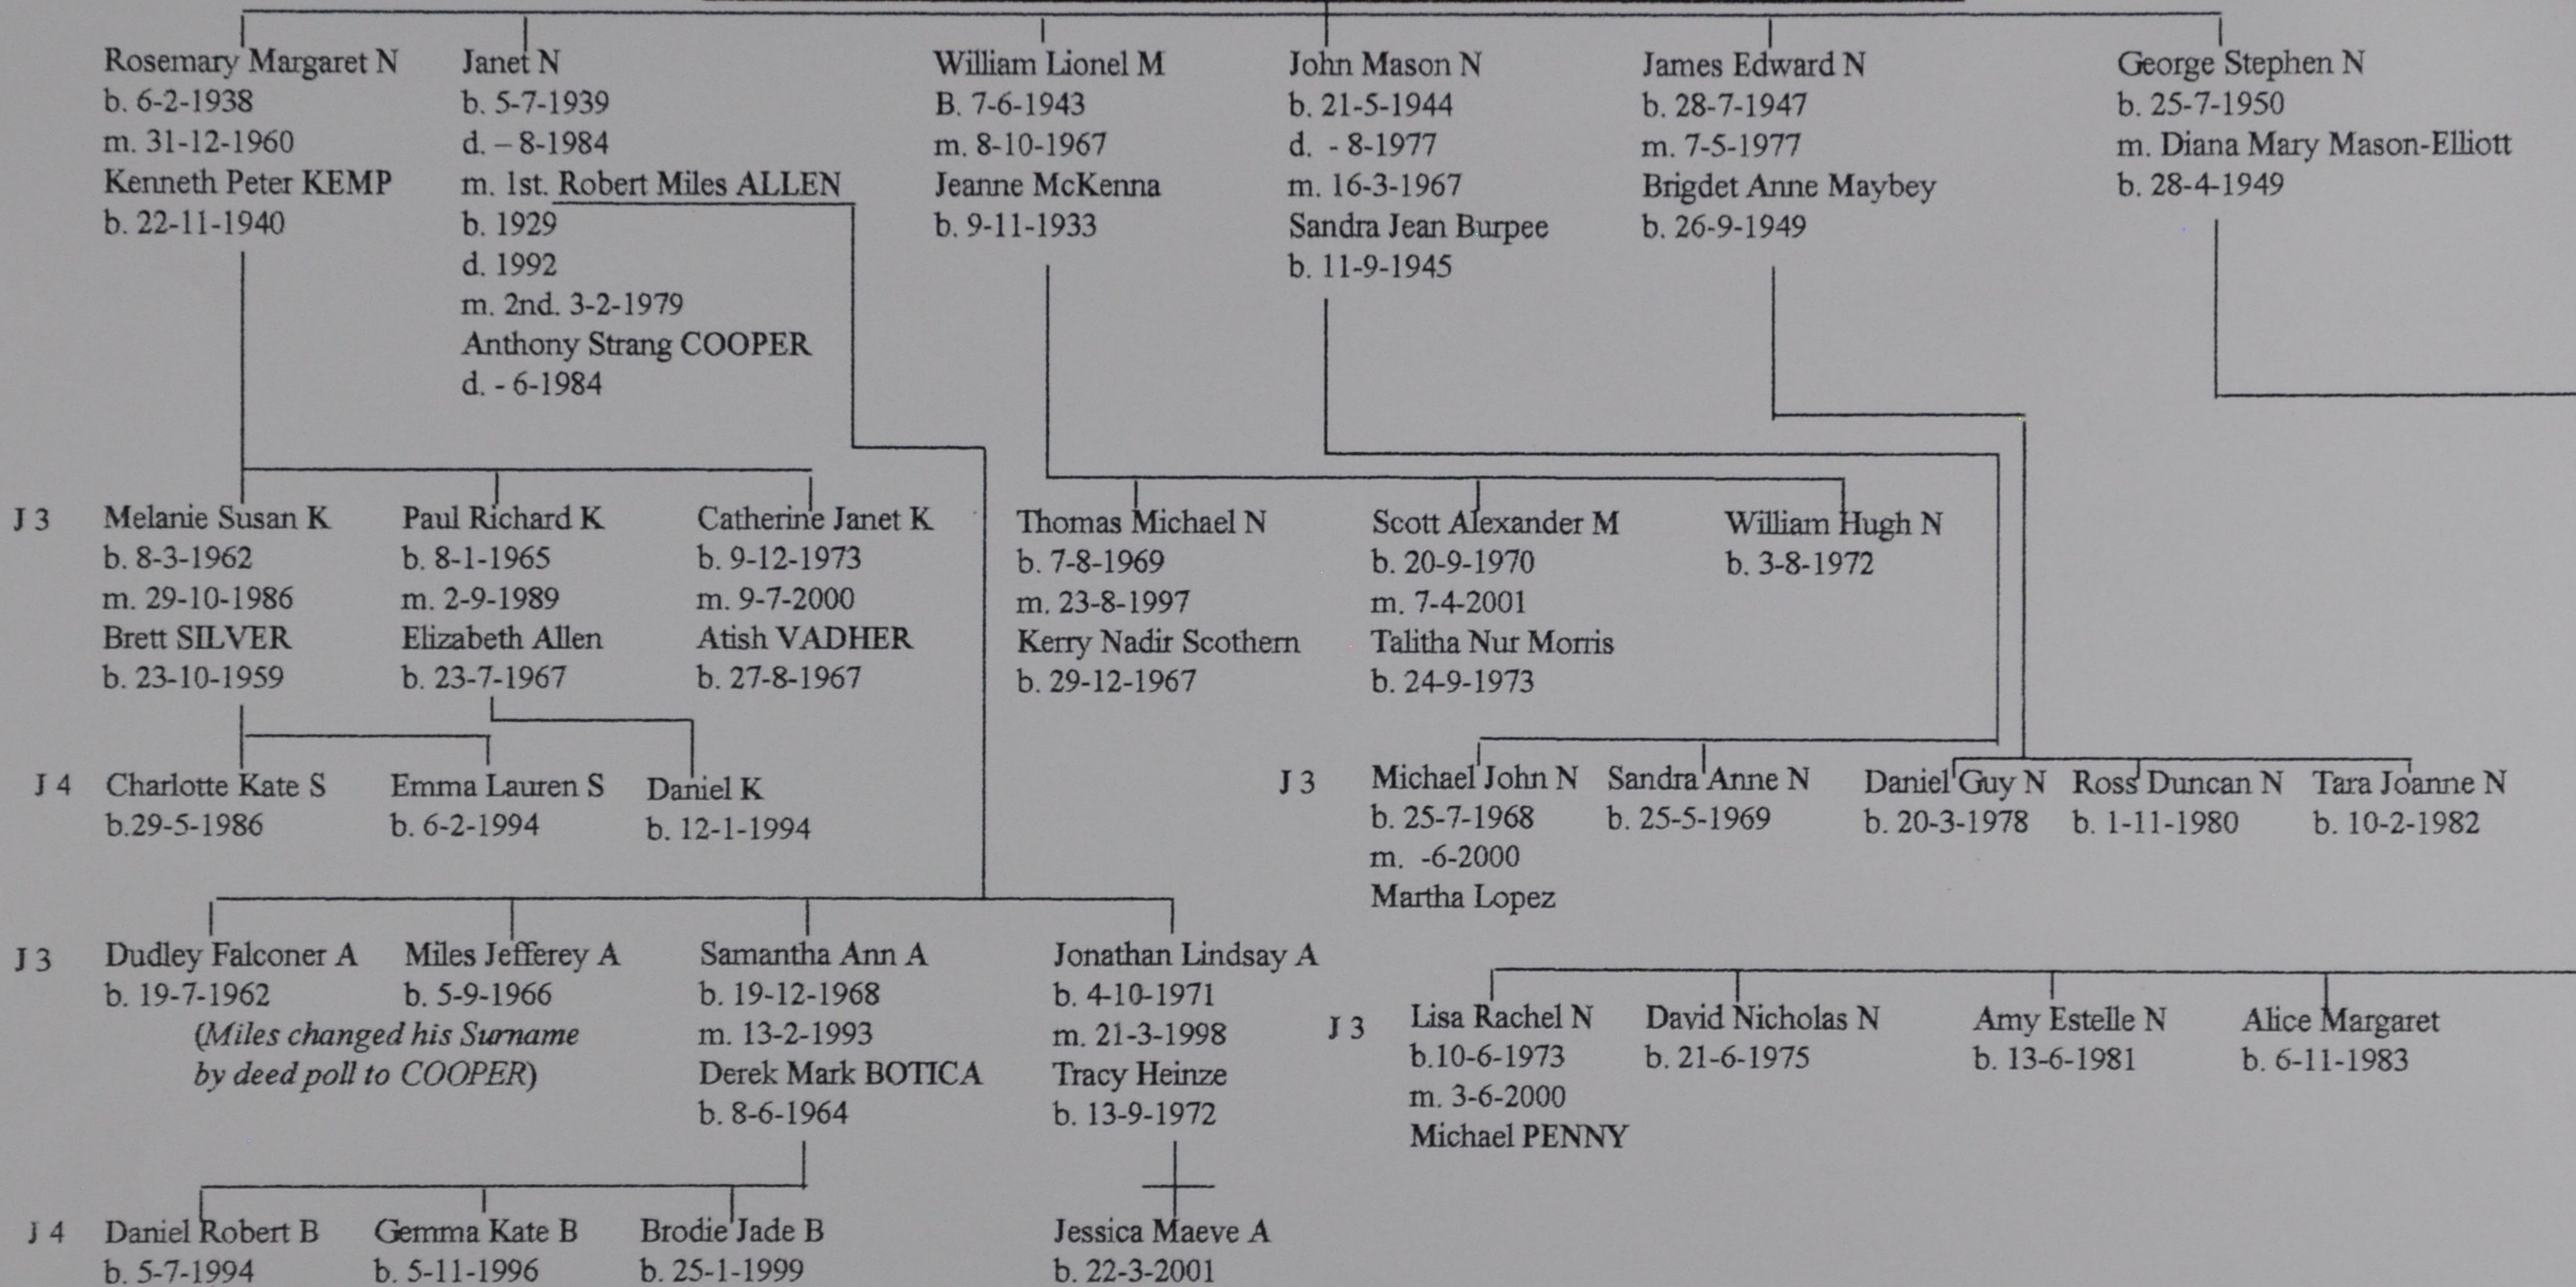

J 2 Family of JOHN DUDLEY NELSON & Georgina Sybil G Sarll
b. 3-1-1914 d. 5-6-1982   b. 18-7-1913