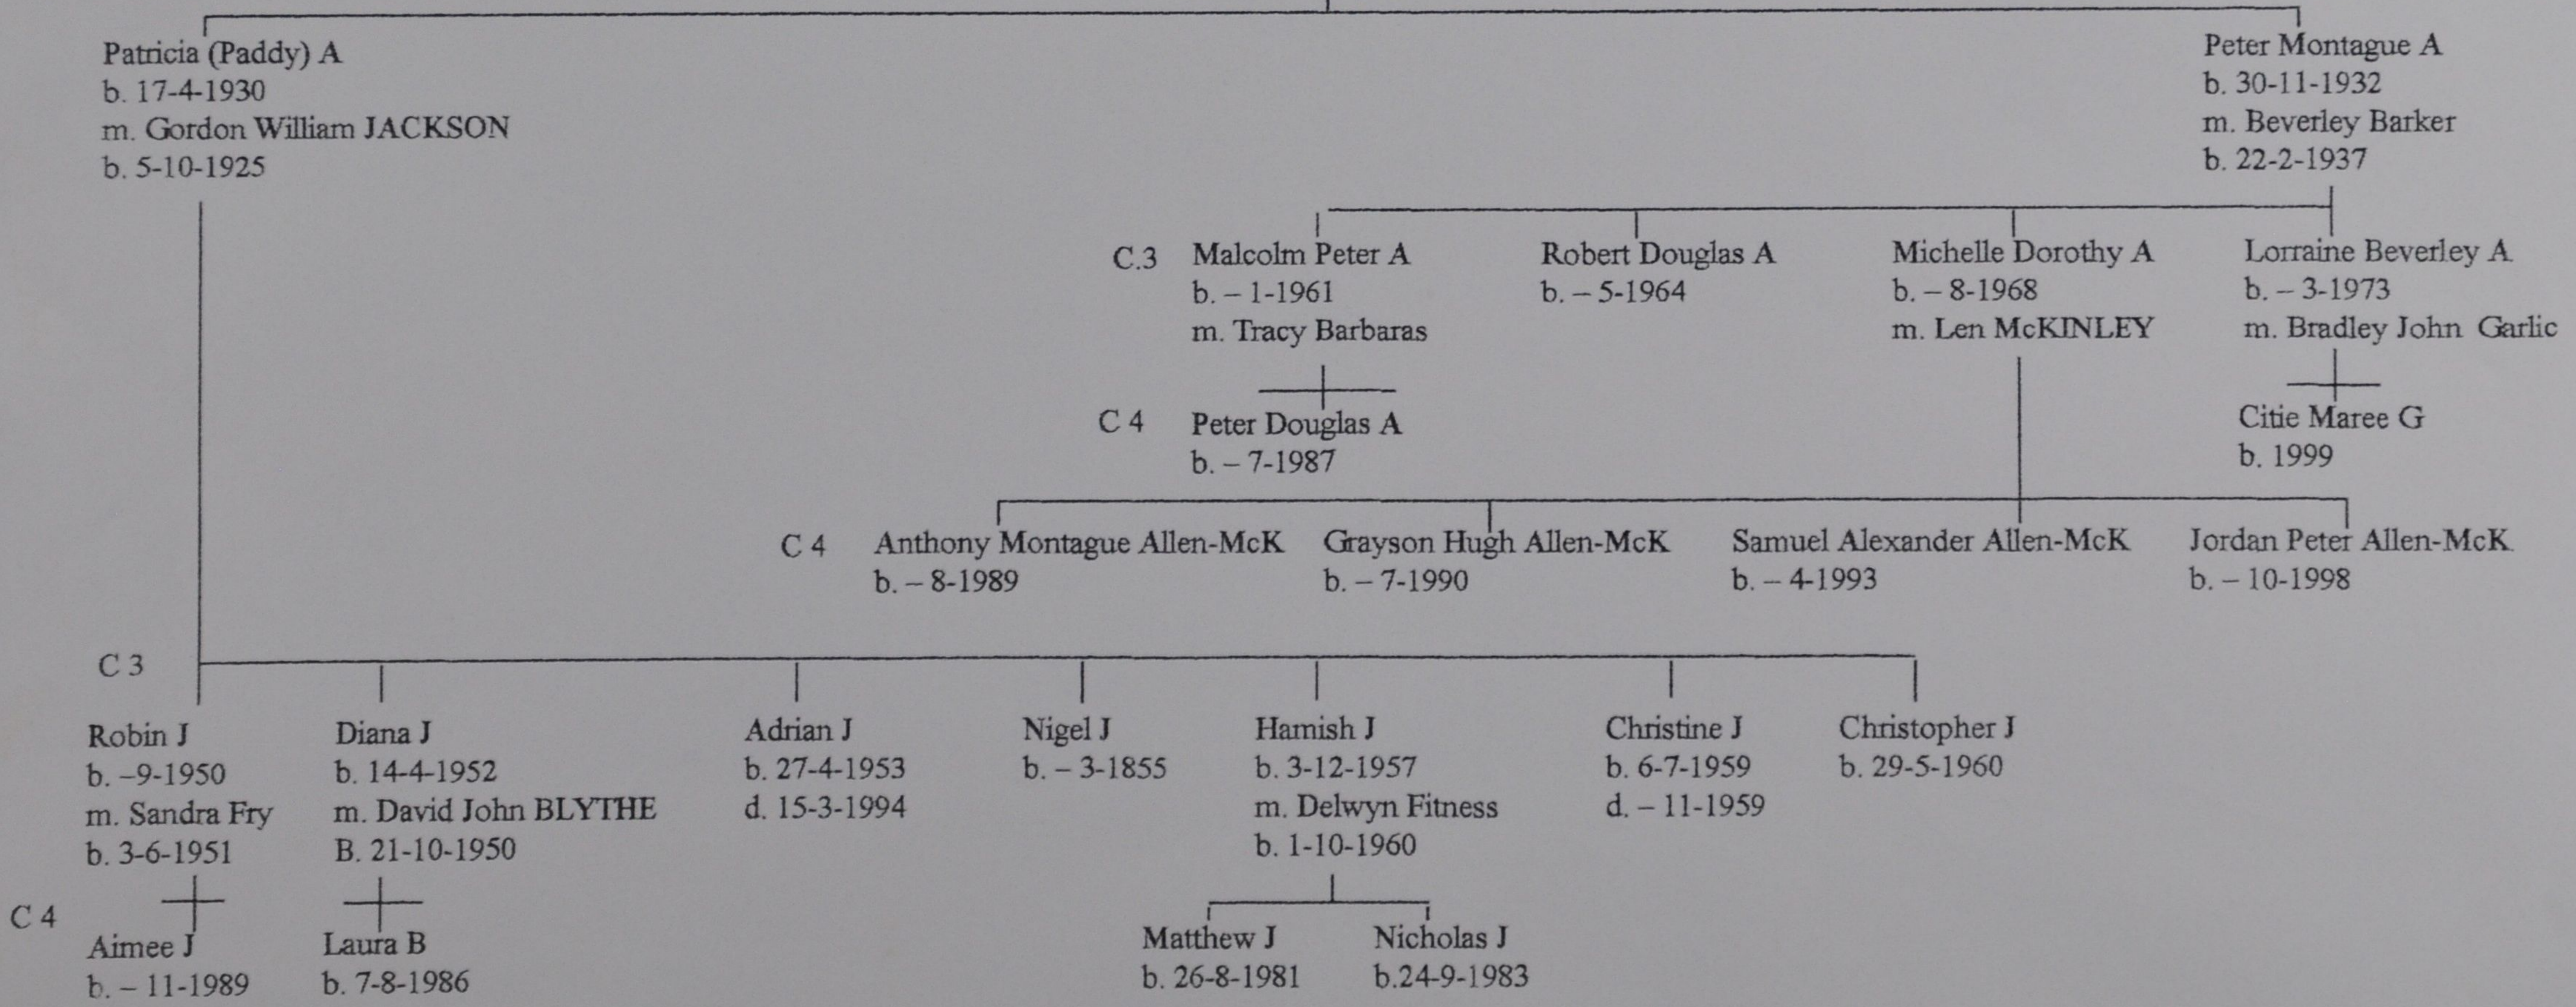

C 2 Family of DOROTHY NEWCOMBE NELSON & Douglas Wills ALLEN
b. 27-1-1904