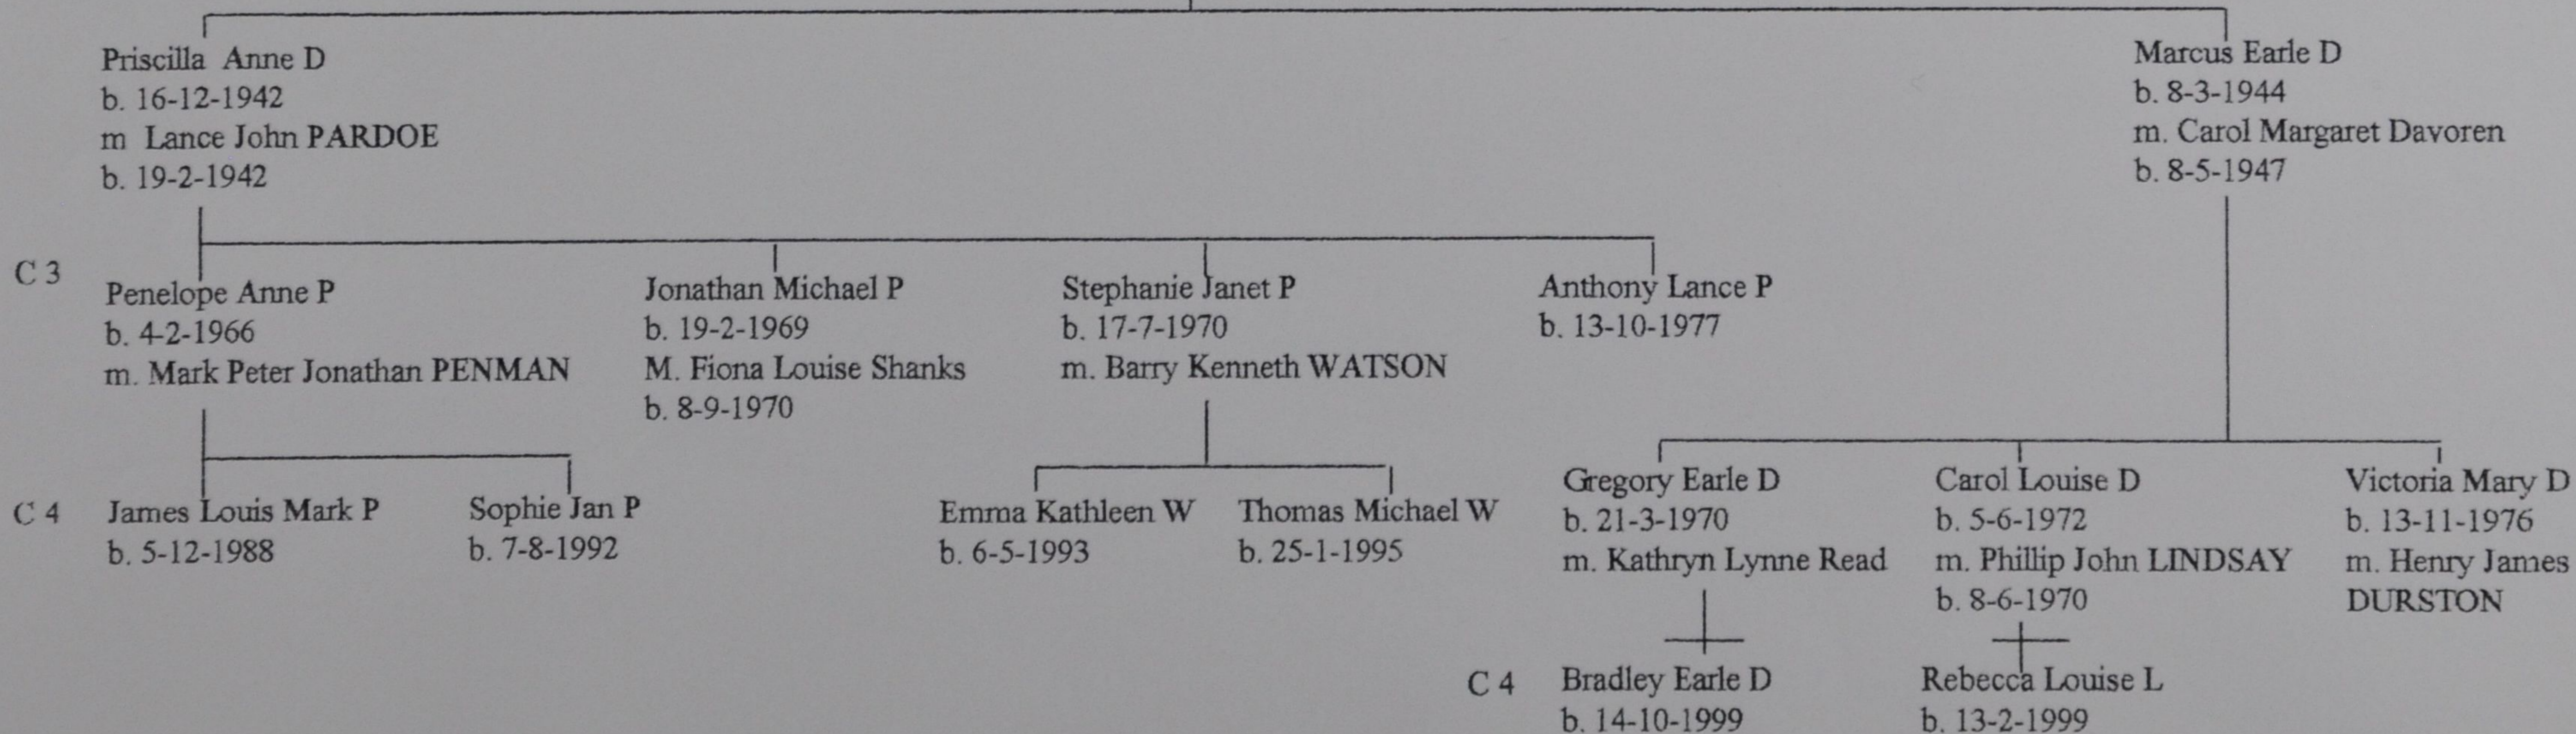

C 2 Family of JANET THYRA NELSON & Edwin (Ted) Masterman MEREDITH

C 2 Family of JANET THYRA NELSON & Louis Earle (Toby) DODD

C 3 Family of ETHEL JOCELINE N & Douglas W. GILBERTSON

Josephine Ann G  
b. 15-4-1934  
d. 4-1-1987  
m. 23-4-1955  
David Frederick FULLER