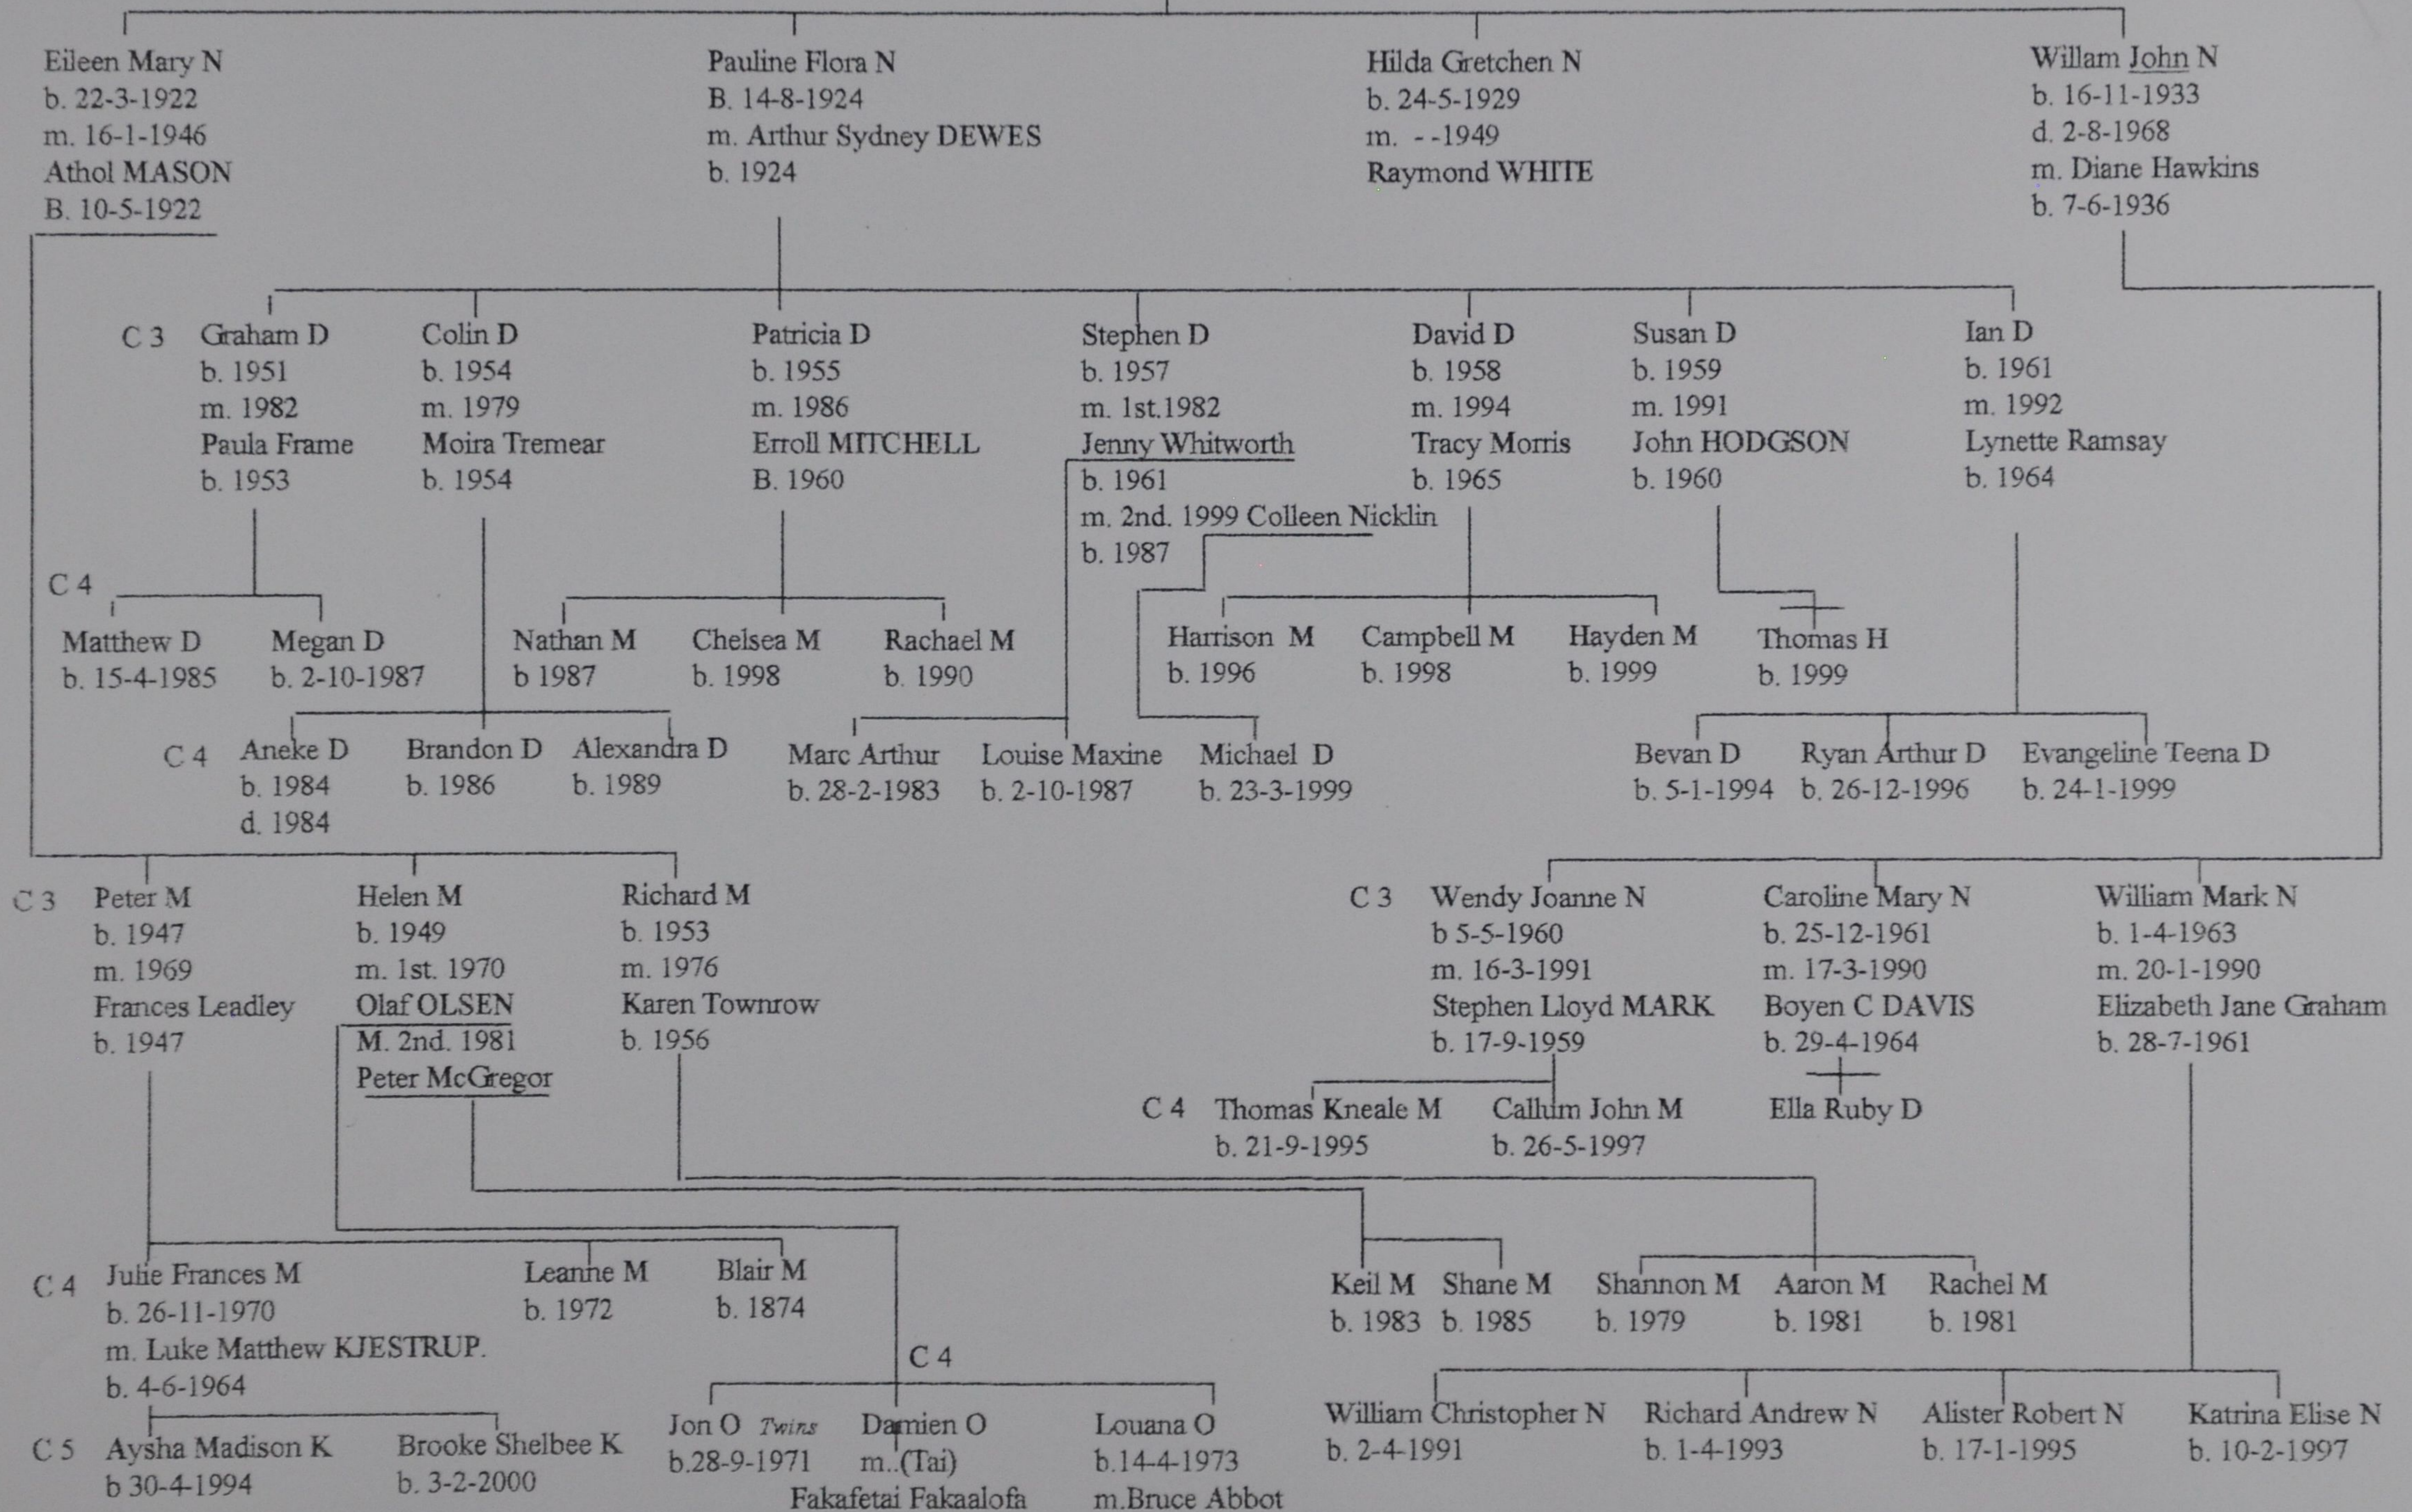

C2 Family of WILLIAM LESLIE NELSON & Gretchen Mary Smith (I 1)