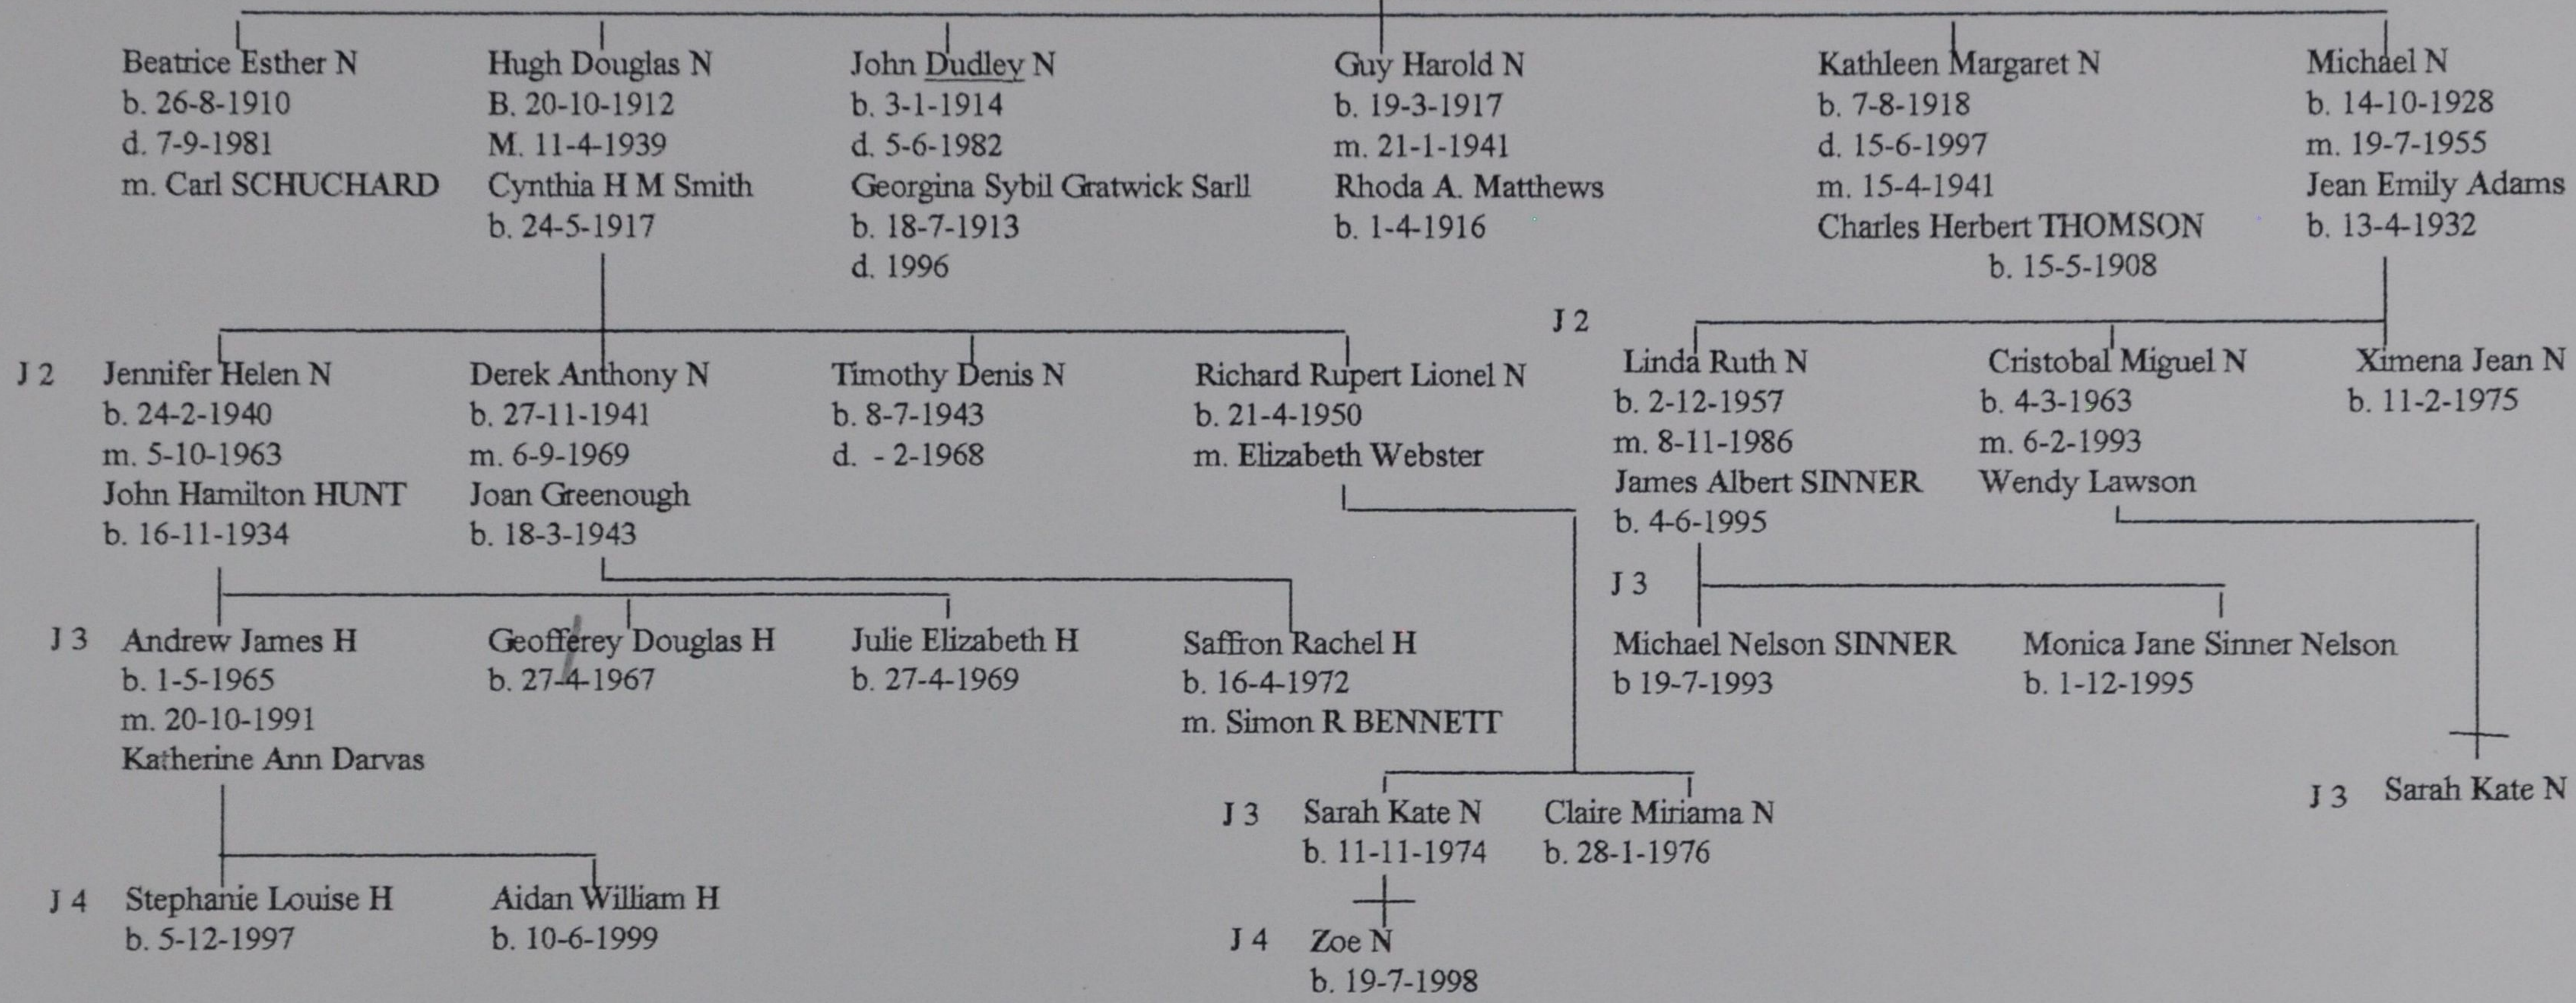

J 1 Family of LIONEL (JACK) NELSON & Esther Margaret Chambers
b. 23-10-1885 d. 23-8-1937   b. 21-1-1888 d. 1961