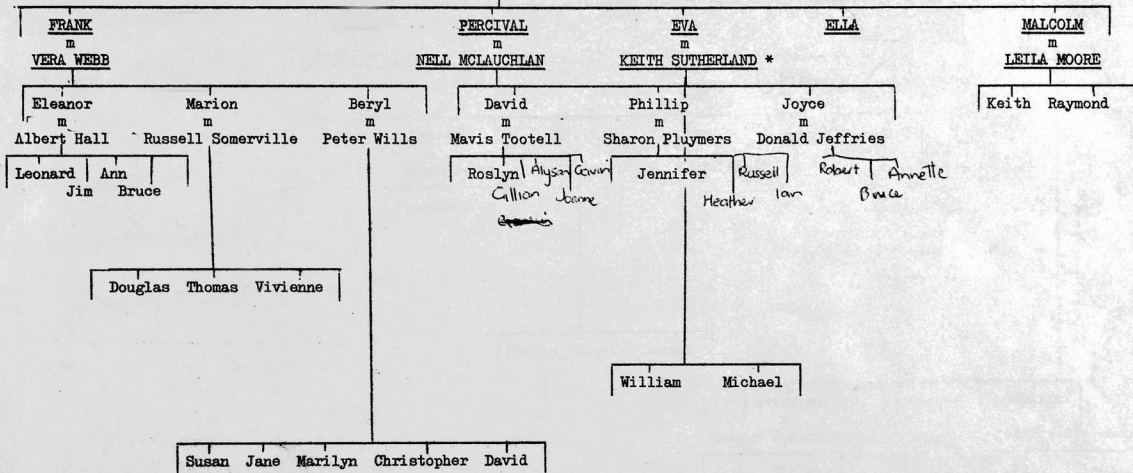

MABEL LOWE
m
HENRY MARDON

* Deceased.