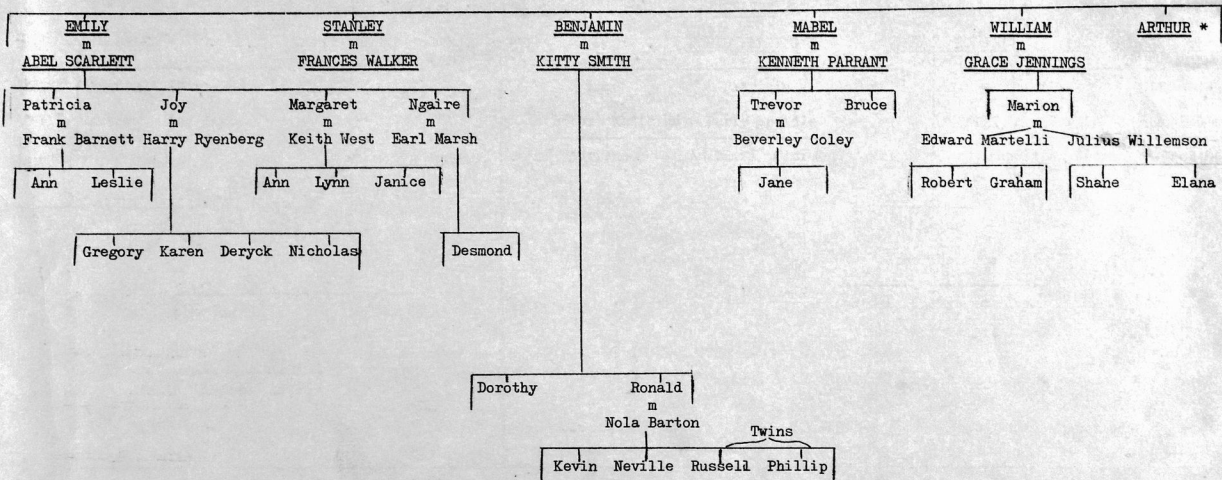

1.	<u>FRANK FREDERICK LOWE</u>	-	Born Christchurch, 24th. January, 1870. Died Rotorua, 4th. November, 1947.	.....	Agod 77 yrs.	
2.	<u>HENRY HERBERT LOWE</u>	-	Born Christchurch, 25th. June, 1871. Died Hastings, 1st. February, 1957.	.....	Agod 86 yrs.	
3.	<u>ELEANOR MABEL LOWE</u>	-	Born Methven, Canterbury, May 4th., 1873. Died Hastings, 22nd. September, 1942.	.....	Agod 69 yrs.	
4.	<u>GEORGE SCOTT LOWE</u>	-	Born Mt. Hutt, 2nd. February, 1875. Died Hastings, 12th. September, 1951.	.....	Agod 76 yrs.	
5.	<u>WILLIAM THOMAS LOWE</u>	-	Born Mt. Hutt, 27th. April, 1876. Died Ashburton, 10th. April, 1960.	.....	Agod 84 yrs.	} Twins.
6.	<u>GERALD IRVINE LOWE</u>	-	Born Mt. Hutt, 27th. April, 1876. Died Palmerston North, 30th. July, 1963.	.....	Agod 87 yrs.	
7.	<u>EDMUND JOHN LOWE</u>	-	Born Mt. Hutt, 11th. November, 1877. Died Hastings, 25th. November, 1943.	.....	Agod 66 yrs.	
8.	<u>ARCHIBALD ERNEST LOWE</u>	-	Born Tinwald, 13th. April, 1879. Died Hastings, 16th. July, 1959.	.....	Agod 80 yrs.	
9.	<u>EMILY ANNE LOWE</u>	-	Born Tinwald, 2nd. June, 1881. Died Hastings, 13th. March, 1964.	.....	Agod 82 yrs.	
10.	<u>ARTHUR ERNEST LOWE</u>	-	Born Tinwald, 28th. December, 1883. Died Napier, 1st. March, 1929.	.....	Agod 46 yrs.	
11.	<u>SYDNEY CLIFFORD LOWE</u>	-	Born Tinwald, 25th. September, 1886. Died Hastings, 21st. January, 1961.	.....	Agod 75 yrs.	
12.	<u>SOPHIA RUTH LOWE.</u>	-	Born Tinwald, 5th. May, 1888.			

FRANK / FRANCIS LOWE

m

FANNY GRICE

* Deceased.