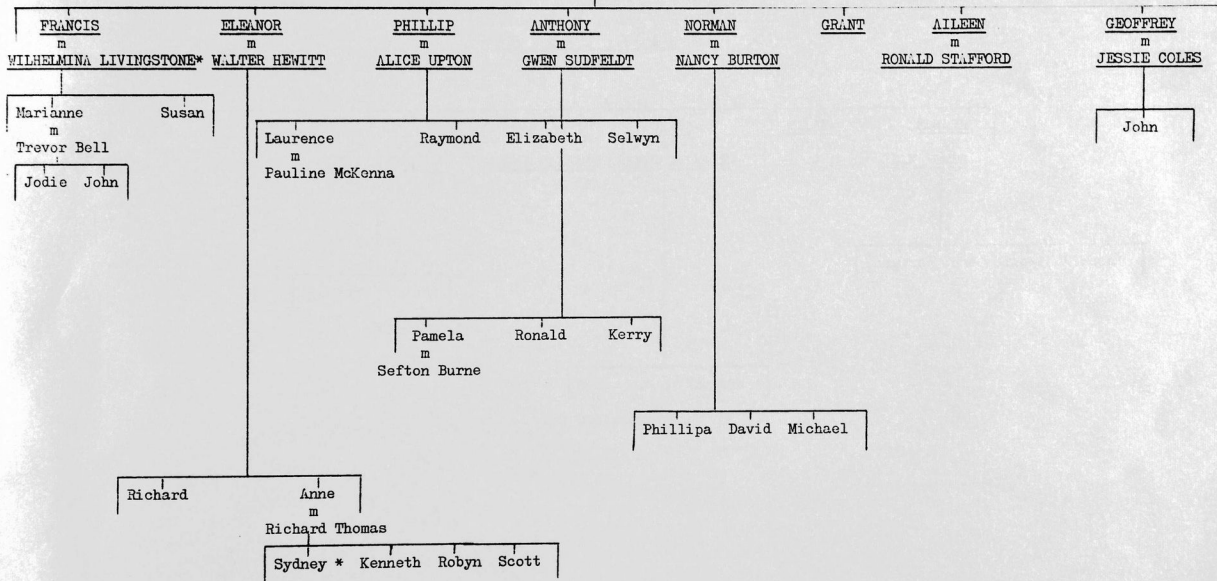

FRAZIER GRAVESON

m

PETER SCHEARER

SYDNEY

m

CECILY NELSON

Frederick Diana

SANDRA

THOMAS

m

JOAN HALLGARTH

Sheryn Miles Linda Gayle

m. Peter Corrie

Rachael Debra  
m. Hadleigh Priest

m. Olive Gardner  
Tanja Nicole

m. Shirley Corriens  
Lisa  
m. Tony Standen  
Karin Dick

\* Deceased.

SYDNEY LOWE

m

ELSIE SINCLAIR

\* Deceased.

RUTH LOWE  
 m  
ALBERT HILL

\* Deceased.