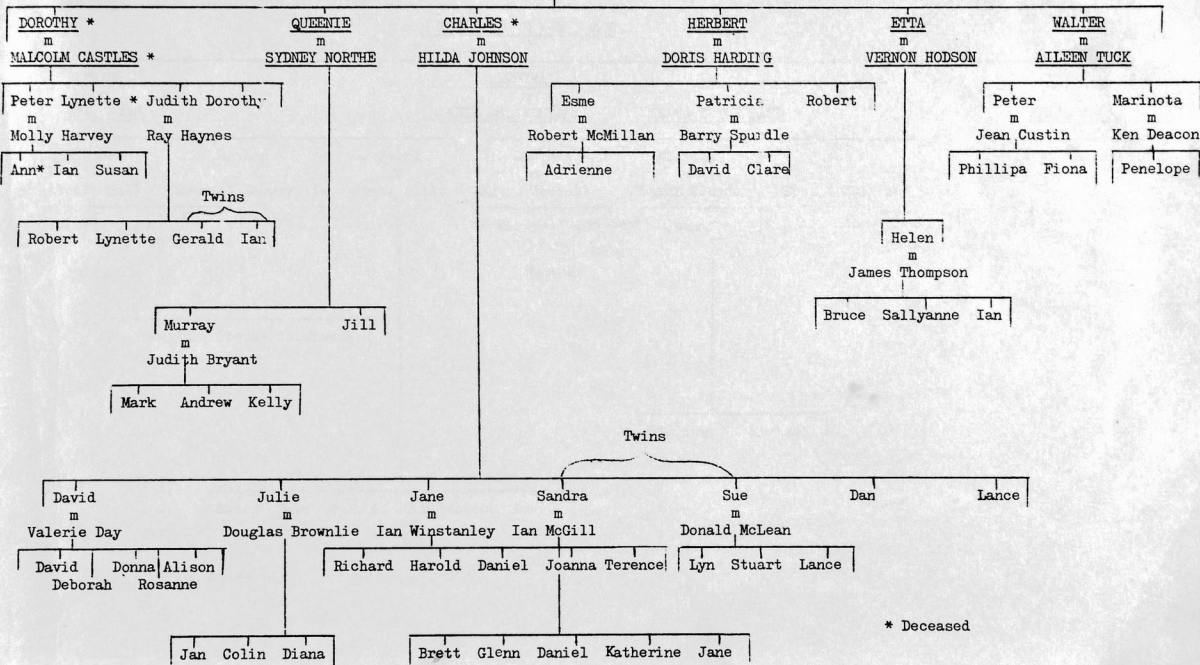

HERBERT LOWE

m

HELEN GASSON

* Deceased