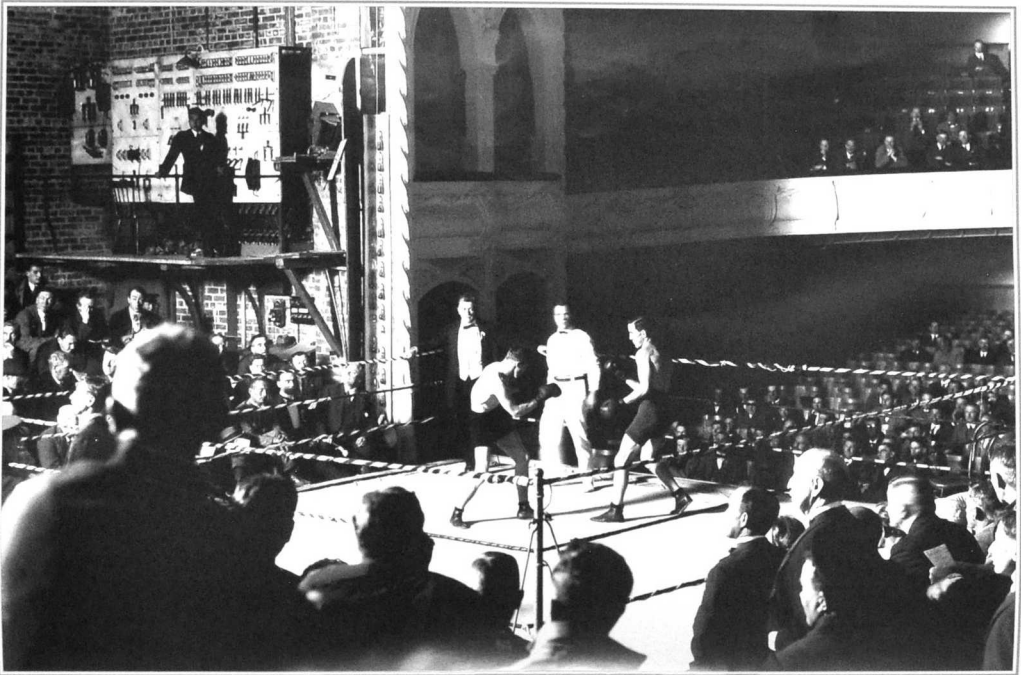

Municipal Theatre, Hastings, April 26, 1922

January - 2001

Sunday	Monday	Tuesday	Wednesday	Thursday	Friday	Saturday
	1	2	3	4	5	6
7	8	9	10	11	12	13
14	15	16	17	18	19	20
21	22	23	24	25	26	27
28	29	30	31			

Briar Horrocks
DANCE STUDIO

Self Confidence
Classical Ballet
JOIN NOW
(06) 877-7369

**MacLean Welding
Services**

22 State Highway 2
South, Hastings
NO JOB TURNED DOWN
Phone: 876-7278

Mark and Kim
ERICKSEN HONDA
Bay View Township Napier
'Hondas HB Red
Carpet Dealer'

Phone and Fax: (06) 836-6298

**CHARTERED
ACCOUNTANTS**

~ Friendly Personalised Service ~

Juliet Gillick c.a.