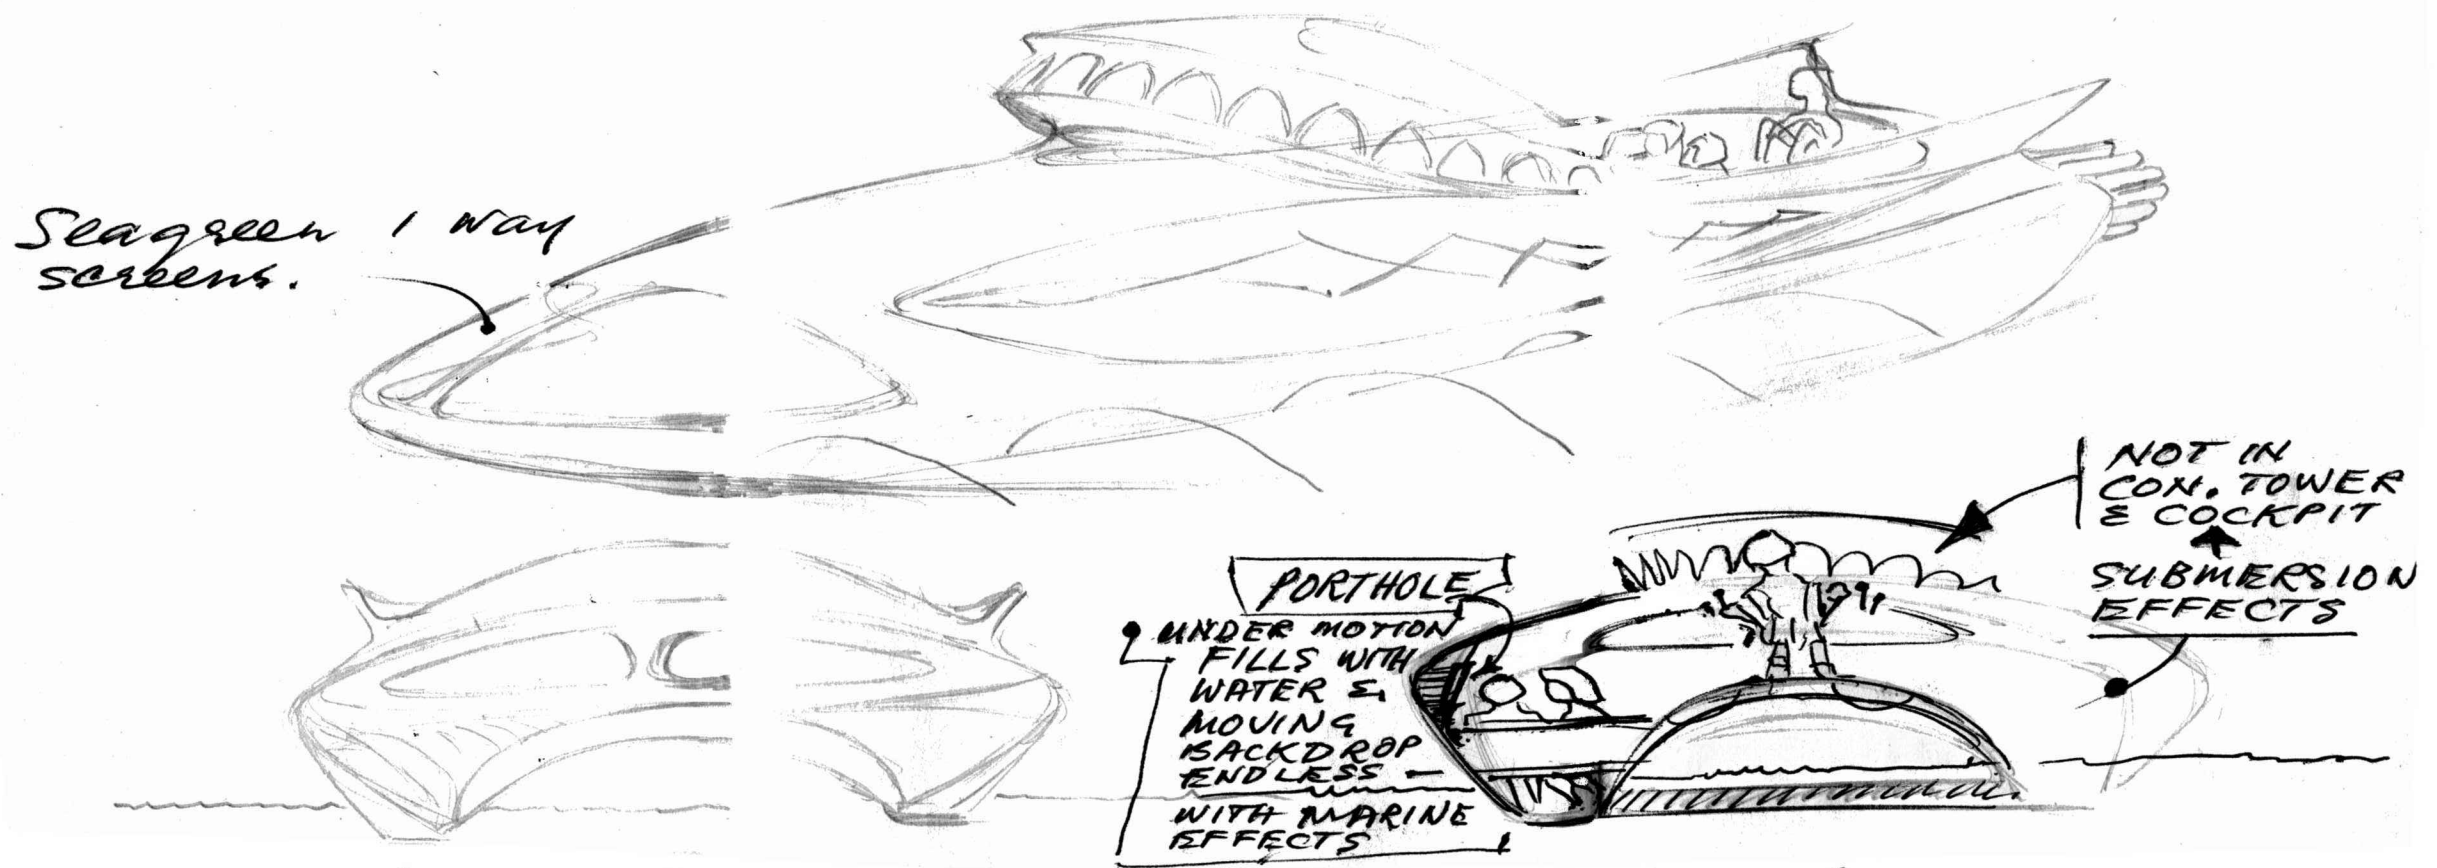

• URGENT —
• PERSONAL —

Harry Poppelwell Esq.

P.O. BOX 12

HASTINGS

a progressive print of **PLUS BASIC HULL INCL.**
"Now ready" for work on suggestions here with.

- IT WOULD NORMALLY BE MORE FOR BASIC PLUS TO START - SAY \$20,000 + Moulds + ETC.
- interim estimate approx \$1200

I have basic plug structure 17' x 8' beam
to over structure many special space sub. features
approx 20 passengers - a recommendation of
some adults desirable but not necessary.

Double exposure exterior pen - interior pencil.