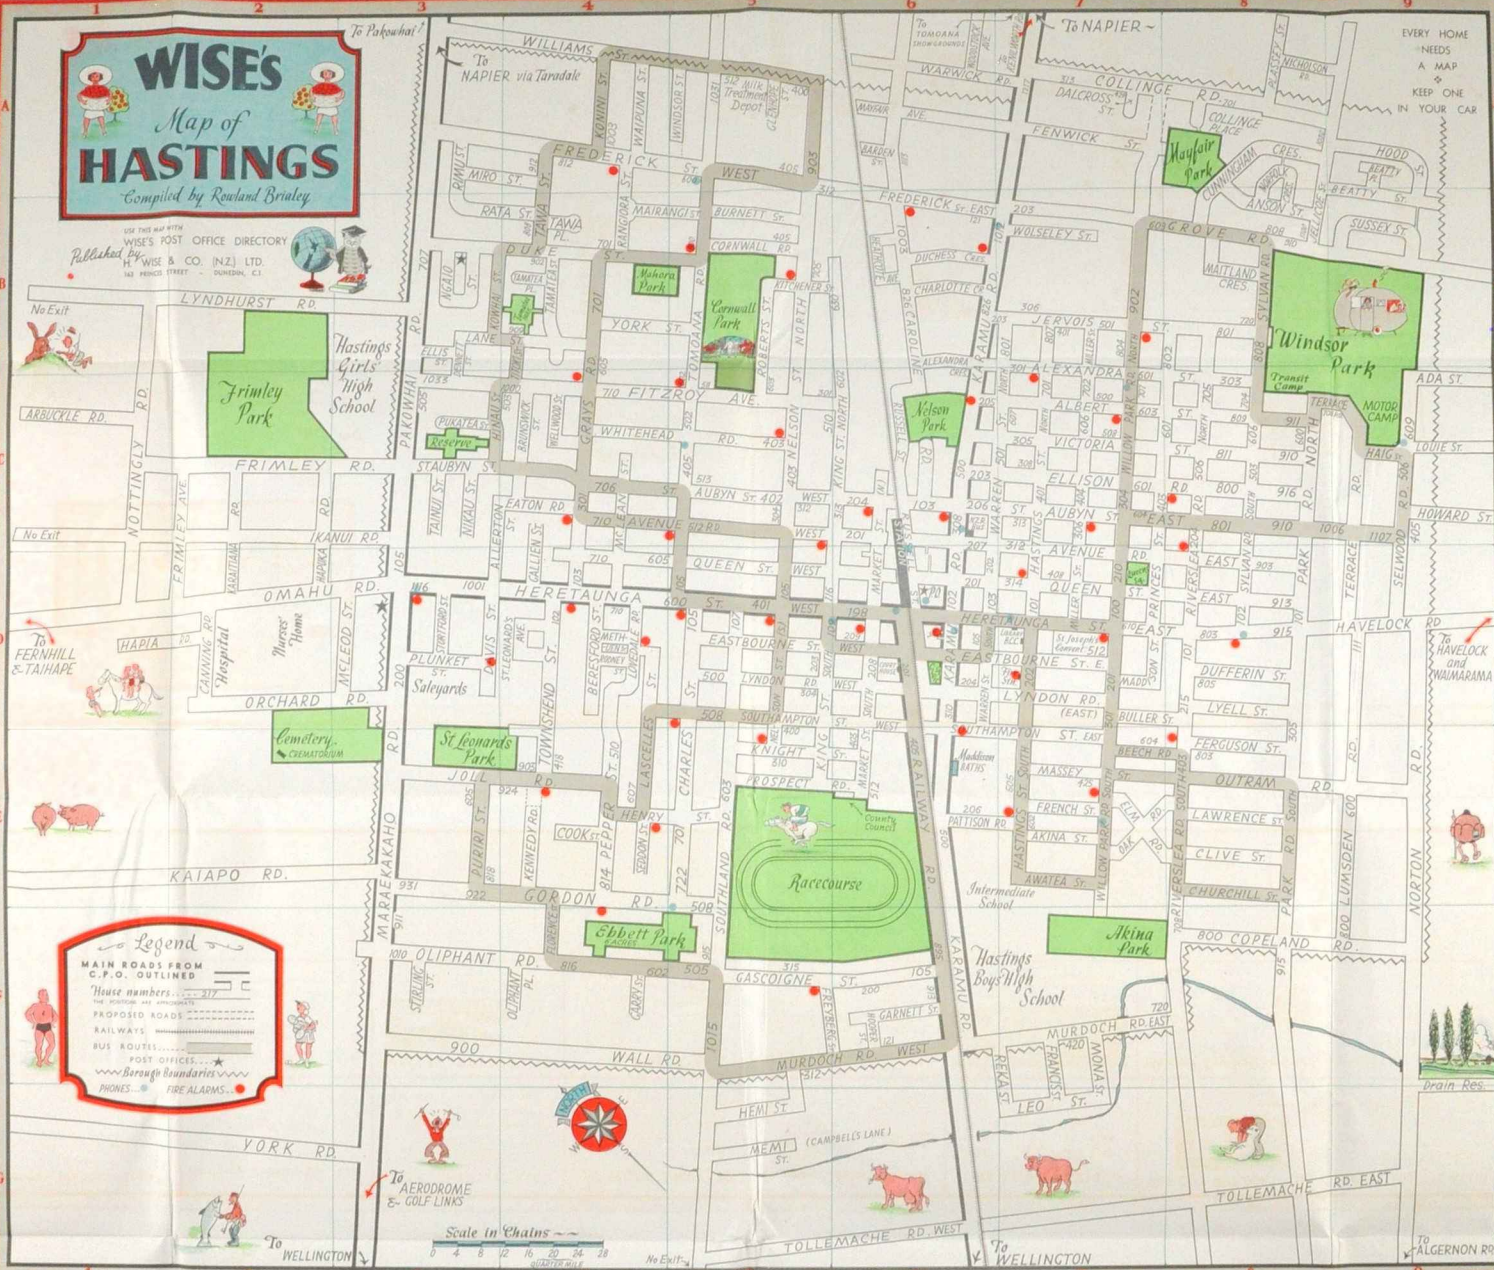

AUTOMOTIVE ELECTRICAL AND BATTERY SPECIALISTS.
HECTOR JONES ELECTRICAL CO. LTD.
142 KARAMU ROAD, HASTINGS
Phone 3018

CAN YOU STOP?
LET "AUTOBRAKES" SAFETY SERVICE SERVICE YOUR BRAKES
Phone 2818
712 KARAMU ROAD, HASTINGS

KEN GRANT
FOR YOUR AUTO ELECTRICAL REPAIRS
Phone 3027
Hastings Distributor SOLARC BATTERIES
142 KARAMU ROAD NORTH

VICTORY Service Station
LUBRICATION, TYRES, ACCESSORIES
Phone 3021
147 KARAMU ROAD, HASTINGS

TAUPO-NAPIER-HASTINGS TRANSPORT
Phone 3018
142 KARAMU ROAD, HASTINGS

J. PICKERING
GENERAL CARRIER WOOD AND COAL MERCHANT
Phone 3017
712 KARAMU ROAD, HASTINGS

Drive In - Drive Out FOR COMPLETE SERVICE AT PREMIER Service Station Ltd.
Phone 3184, Petrol 3184
142 KARAMU ROAD, HASTINGS

RAY HUTCHINSON FURNITURE
115 KARAMU ROAD, HASTINGS
Phone 4192

THOMPSON MOTORS
115 KARAMU ROAD, HASTINGS
Phone 3421

MORLEY MOTORS LTD.
322 KARAMU ROAD, HASTINGS

Wright, Stephenson & Co. Ltd.
DANNEVIKRE HASTINGS, WAIRKURAU

ESTAUON & HORMER LTD.
24-HOUR BREAKDOWN SERVICE
Phone 3013
HERETAUNGA STREET, HASTINGS

TAUPO-NAPIER-HASTINGS TRANSPORT
Phone 3018
142 KARAMU ROAD, HASTINGS

J. PICKERING
GENERAL CARRIER WOOD AND COAL MERCHANT
Phone 3017
712 KARAMU ROAD, HASTINGS

Drive In - Drive Out FOR COMPLETE SERVICE AT PREMIER Service Station Ltd.
Phone 3184, Petrol 3184
142 KARAMU ROAD, HASTINGS

RAY HUTCHINSON FURNITURE
115 KARAMU ROAD, HASTINGS
Phone 4192

THOMPSON MOTORS
115 KARAMU ROAD, HASTINGS
Phone 3421

MORLEY MOTORS LTD.
322 KARAMU ROAD, HASTINGS

Wright, Stephenson & Co. Ltd.
DANNEVIKRE HASTINGS, WAIRKURAU

McDUFF'S HOTEL
BEST OF ALES, WINES AND SPIRITS AT THE BAR
Phone 3906
HAVELOCK NORTH

Electric Motors
WE REPAIR, REWIND ANY MAKE OR SIZE
JOHN HILL LTD.
281 MARKET STREET, HASTINGS

Hawke's Bay Steam Laundry
LET US TAKE CARE OF YOUR LAUNDRY
Phone 2018
EASTBOURNE ST., HASTINGS

The Hawke's Bay Farmers' Co-operative Assn., Ltd.
HOUSES LAND
Phone 3511
QUEEN STREET, HASTINGS

The Atawato Shingle Co. Ltd.
CONCRETE FINISHING MATERIALS OF ALL DESCRIPTIONS
Phone 3988
MARAKAKAHO ROAD, HASTINGS

BARLAY MOTORS LTD.
FIRTH
FIRTH CONCRETE (H.B.) LTD.
Phone 4481
142 KARAMU ROAD, HASTINGS

JACK CHARTERS LTD.
Hawke's Bay's Leading Toy & Stationery Quality Toys
Phone 4194
234 HERETAUNGA STREET WEST, HASTINGS

ATTWOOD & REID LTD.
GENERAL CARRYING AND MOTOR TOP DRESSING
Phone 4194
421 W. HERETAUNGA ST.

Freeman Motor Supplies
Distributors: JACO PISTONS & SUPER X RINGS
Phone 4194
421 W. HERETAUNGA ST.

DE LUXE TAXIS
4222 PHONE 2349 (Day and Night)
STAND RUSSELL STREET

PRE-CUT BUILDERS LTD.
From Builders to House. Farm especially suited for
Phone 4193
202 PAKOWHAI ROAD, HASTINGS

IMPLEMENT SALES & SERVICE LTD.
BOOTHMAC AGENTS
203 MARKET STREET, HASTINGS
Phone 4193 (After Hours 2976)
P.O. Box 330

Hawke's Bay Butchery Ltd.
ONLY FIRST-CLASS MEAT STOCKED
Phone 3768
HERETAUNGA ST. EAST

P. GIBSON & SONS LTD. SERVICE STATION
Valancing, Repairs, All Car Accessories
Phone 3180
CH. QUEEN & KING STS., HASTINGS

The Leopard Brewery & Aerated Water Co.
AERATED WATER MANUFACTURERS
WINE AND SPIRIT MERCHANTS
Phone 4118 and 2394
P.O. Box 131
HASTINGS STREET, HASTINGS

RENTAL CARS
HASTINGS CAR SALES
Phone 2216
114/115 KARAMU ROAD NORTH

TURNERS (Hawke's Bay) Ltd.
FRUIT AND PRODUCE
Phone 4118 and 2394
P.O. Box 131
HASTINGS STREET, HASTINGS