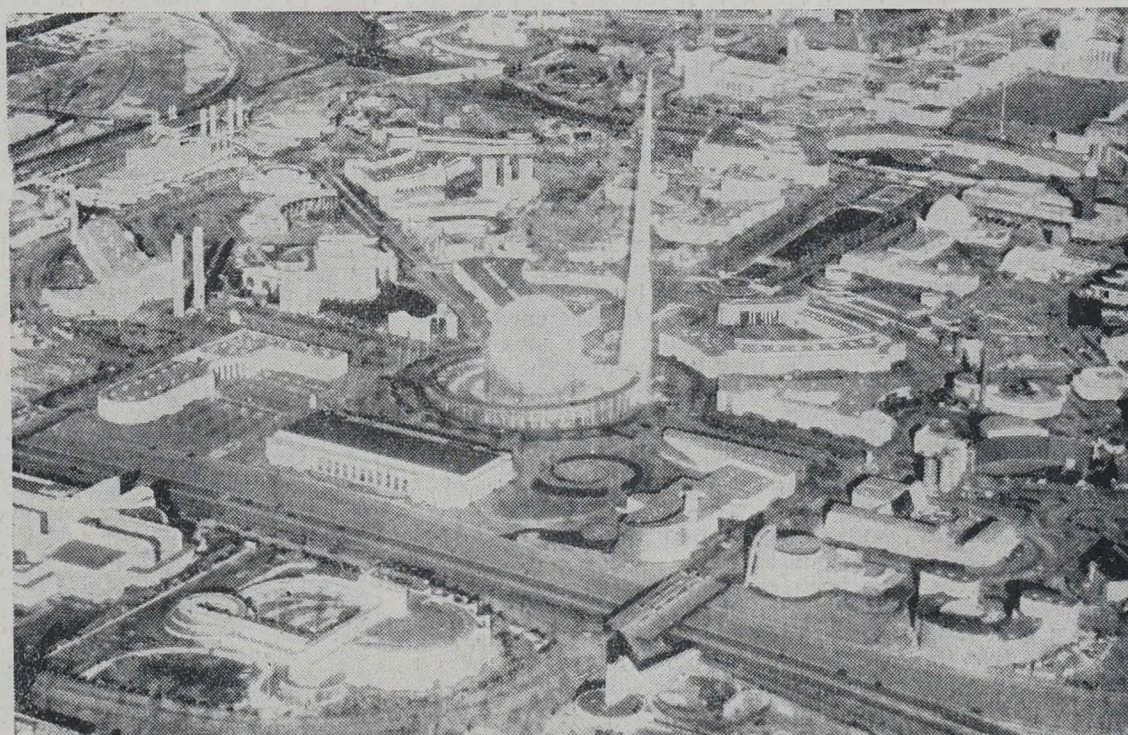

WORLD FAIR AT NEW YORK.—A recent aerial view of the grounds, to which it is expected that one million people will flock daily.