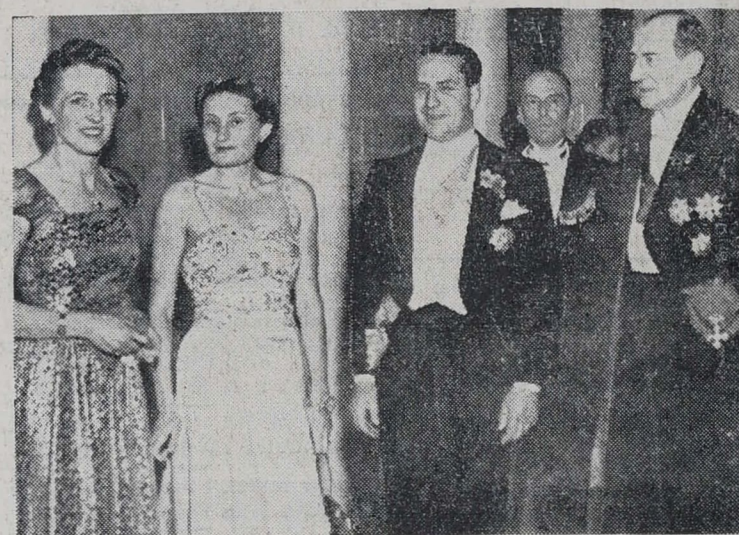

COUNT CIANO VISITS WARSAW.—The Italian Foreign Minister and his wife photographed with Colonel Beck, Foreign Minister of Poland. Colonel Beck is on the right.