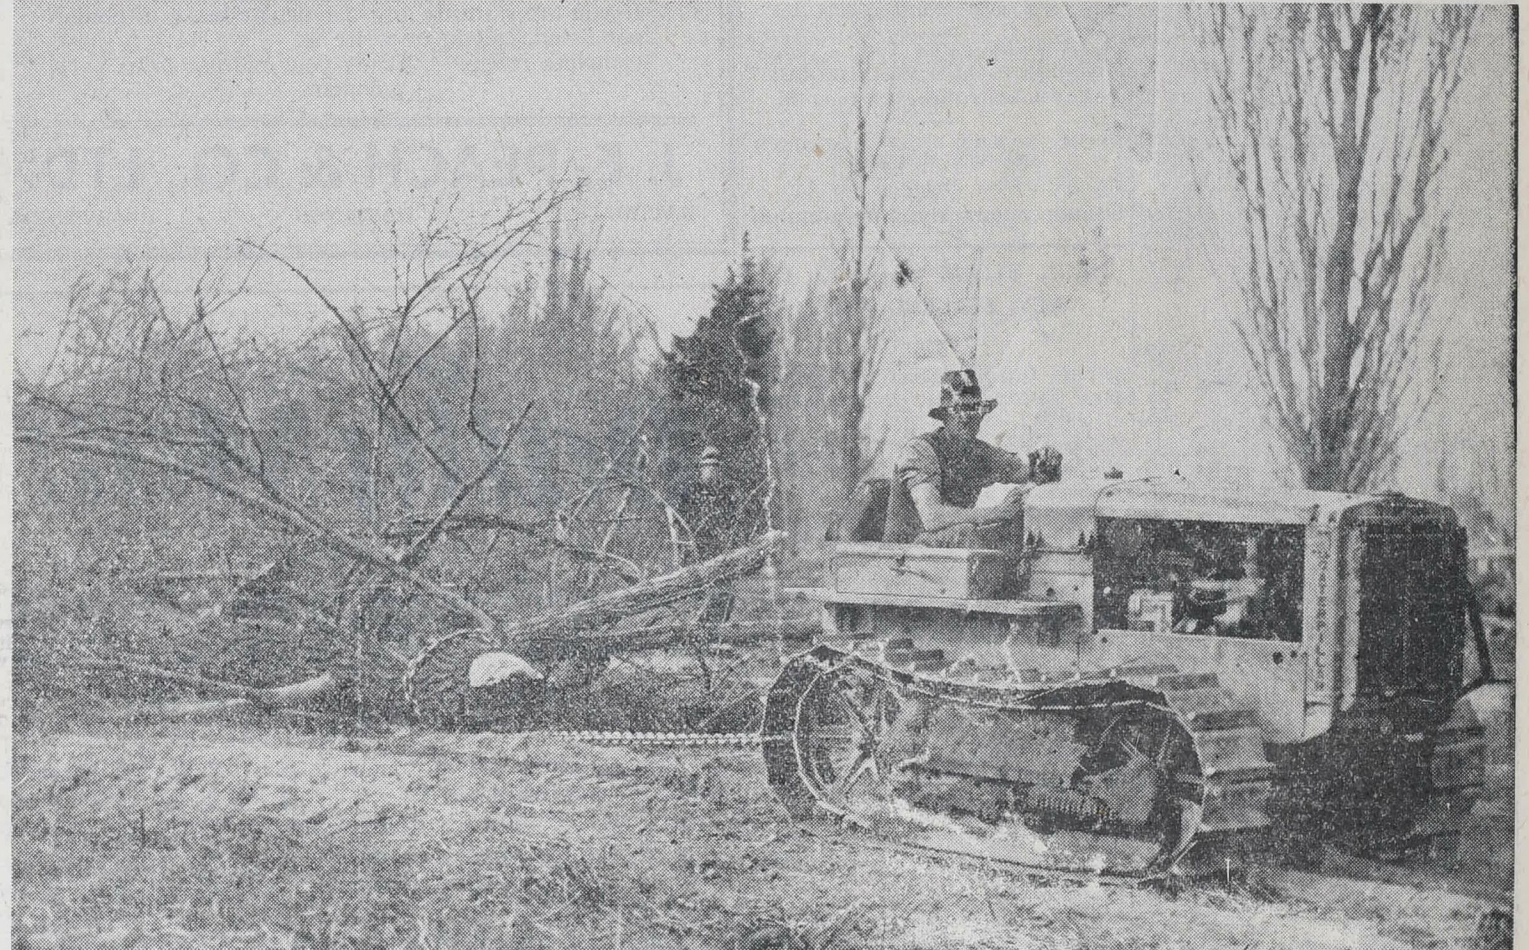

REINFORCING THE STOP-BANKS.—Dragging tree tops to the bank, to which they are anchored as additional reinforcement.