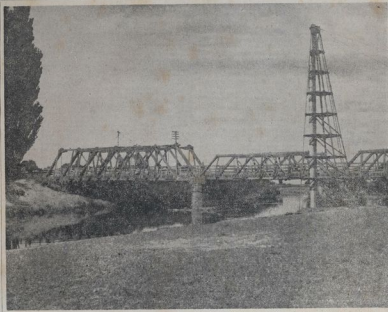

Terms of CASH WITH ORDER VOL. I. No. 236.

GENERAL STRIKE IN PARIS BROKEN Situation Worse In Provinces MILITARY AND POLICE FORCES STAND IN READINESS

Inquest Evidence Concerns As To the Origin Of The Outbreak (Received November 20, 11.45 p.m.) ALEXANDRIA, Nov. 20. Evidence that firemen had covered all the persons from the burning, including three women, was given by George Alexander, a fireman, at the inquest into the death of a girl on 17th July. The girl, who was 17 years old, was killed by a fire which broke out in a room in the Hotel de Ville. The fire was caused by a gas stove which had been left burning. The fire was caused by a gas stove which had been left burning.

BRITISH NEWS SERVICES INDEPENDENCE WILL BE MAINTAINED THE COMMONS COMMENT Press Department Not Desirable (Received November 20, 11.45 p.m.) LONDON, Nov. 20. The Prime Minister (Mr. Neville Chamberlain) was asked at the Commons if it was the policy of the Government to maintain the independence of the news services. The Prime Minister replied that it was the policy of the Government to maintain the independence of the news services. The Prime Minister replied that it was the policy of the Government to maintain the independence of the news services.

FEAR OF TROUBLE AT SOCCER MATCH Dutch-German Game Forbidden (Received November 20, 11.45 p.m.) LONDON, Nov. 20. The Football Association has forbidden the Dutch-German football match which was to have been played at Wembley Stadium on Saturday. The Football Association has forbidden the Dutch-German football match which was to have been played at Wembley Stadium on Saturday.

HAWKES BAY WEATHER Light Winds, Fair to Cloudy, Sultry and Warm

DELAY IN PROVISION OF NECESSARY BUILDINGS

Final Evidence Given In The Kyeema Crash Inquiry

ARRIVAL OF ROYAL GOVERNOR-GENERAL (Received November 20, 11.45 p.m.) LONDON, Nov. 20. The Royal Governor-General of the Sudan, Sir Robert Buxton, arrived in London today. Sir Robert Buxton, arrived in London today. Sir Robert Buxton, arrived in London today.

Index to Today's News