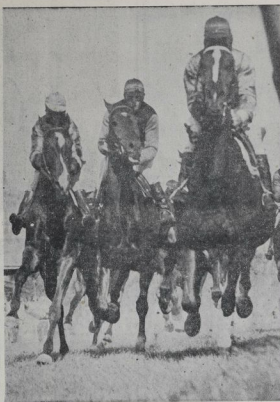

A PANORAMIC RECORD OF SPORTING EVENTS IN THE BAY

THE INDIAN HAWKE'S BAY HOCKEY MATCH