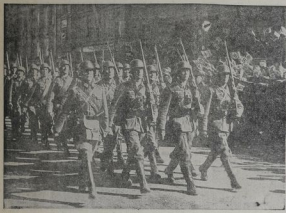

DRAMATIC EVENTS OF 1938 — A MOMENTOUS YEAR

THE KING VISITS PARIS.