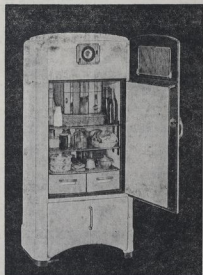

NO HOME IS COMPLETE WITHOUT THIS "LEONARD"