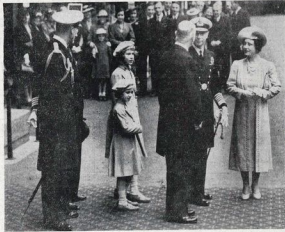

Only Two Days To Go

POT LUCK
£5000 ALLIUVIAL GOLD
ART UNION
No 84

1st PRIZE £2000
2nd " 1000
3rd " 500
4th " 400
5th " 300
6th " 200
7th " 100
100 PRIZES OF £500

107 PRIZES £5000

CLOSES: AUGUST 12th, 1939
DRAWN: AUGUST 25th, 1939

CONTRACTS—To save funds in the event of the profits available for the object to be specified by the Hon. Treasurer of the Association.

SECRETARY—H. HASTINGS, P.O. Box 112, Wellington.

TREASURER—B. L. HARRISON, P.O. Box 105, Wellington.

POST THIS COUPON NOW!

F. CHAY, P.O. BOX 33, NAPIER

From one to 1000 in "POT LUCK" Art Union (Check 2/6 note) 1 receipt form for £1000—with enclosed instruction for reply. (Check stamp not needed in purchase money)

NAME _____
ADDRESS _____

TOTAL PRIZES £5000
ALL PRIZES PAYABLE IN ALLIUVIAL GOLD.

GIGANTIC SALE
CLEARANCE

HUGE RANGE OF MANCHESTER SAMPLES
Comprising
TOWELS, PILLOW CASES, BEDSPREADS, TEA TOWELS, SERVIETTES, ETC.
AT HALF USUAL PRICES!

SAMPLE WHITE AND COLOURED TOWELS
3/11, 4/6, 5/11, 5/6, 5/11 to 8/11 per Dozen at Half Price 2/6, 3/6, 4/6, 5/6, 6/6, 7/6, 8/6, 9/6

SAMPLE PILLOW CASES
2/6, 3/6, 4/6, 5/6, 6/6, 7/6, 8/6, 9/6 per Dozen at Half Price 1/1, 1/6, 2/6, 3/6, 4/6, 5/6, 6/6, 7/6, 8/6, 9/6

SAMPLE TEA TOWELS
1/6, 1/6, and 2/6. Clearing at Half Prices ..... 8/6, 10/6, and 12/6.

SAMPLE BEDSPREADS AND QUILTS
10/6, 12/6, 14/6, 16/6, 18/6, 20/6, and 22/6. Clearing at Half Prices ..... 5/6, 6/6, 7/6, 8/6, 9/6, and 10/6.

SAMPLE HEMPER SOCKETS
3/6, 4/6, and 5/6 each. Clearing at Half Prices ..... 4/6, 5/6 and 6/6 each.

SAMPLE FIGURED BABY BLANKETS
3/6 and 5/11 each. Clearing at Half Prices ..... 1/9 and 3/11 each.

ALL REMNANTS AND ODDMENTS
— HALF SALE PRICES —

Westorman's
MODERN STORE

THE READY-MONEY DRAPERS — HASTINGS