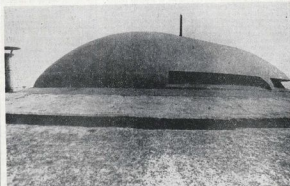

Only Two Days To Go

POT LUCK
£5000 ALLIUVIAL GOLD
ART UNION
No 84

1st PRIZE £2000
2nd " 1000
3rd " 500
4th " 400
5th " 300
6th " 200
7th " 100
100 PRIZES OF £500

107 PRIZES £5000

CLOSES: AUGUST 12th, 1939
DRAWN: AUGUST 25th, 1939

CONTRACTS—To save funds in the event of the profits available for the object to be specified by the Hon. Treasurer of the Association.

SECRETARY—H. HASTINGS, P.O. Box 112, Wellington.

TREASURER—B. L. HARRISON, P.O. Box 105, Wellington.

POST THIS COUPON NOW!

F. CHAY, P.O. BOX 33, NAPIER

From one to 1000 in "POT LUCK" Art Union (Check 2/6 note) 1 receipt form for £1000—with enclosed instruction for reply. (Check stamp not needed in purchase money)

NAME _____
ADDRESS _____

TOTAL PRIZES £5000
ALL PRIZES PAYABLE IN ALLIUVIAL GOLD.

GIGANTIC SALE
CLEARANCE

HUGE RANGE OF MANCHESTER SAMPLES
Comprising
TOWELS, PILLOW CASES, BEDSPREADS, TEA TOWELS, SERVIETTES, ETC.
AT HALF USUAL PRICES!

SAMPLE WHITE AND COLOURED TOWELS
3/11, 4/6, 5/11, 5/6, 5/11 to 8/11 per Dozen at Half Price 2/6, 3/6, 4/6, 5/6, 6/6, 7/6, 8/6, 9/6

SAMPLE PILLOW CASES
2/6, 3/6, 4/6, 5/6, 6/6, 7/6, 8/6, 9/6 per Dozen at Half Price 1/1, 1/6, 2/6, 3/6, 4/6, 5/6, 6/6, 7/6, 8/6, 9/6

SAMPLE TEA TOWELS
1/6, 1/6, and 2/6. Clearing at Half Prices ..... 8/6, 10/6, and 12/6.

SAMPLE BEDSPREADS AND QUILTS
10/6, 12/6, 14/6, 16/6, 18/6, 20/6, and 22/6. Clearing at Half Prices ..... 5/6, 6/6, 7/6, 8/6, 9/6, and 10/6.

SAMPLE HEMPER SOCKETS
3/6, 4/6, and 5/6 each. Clearing at Half Prices ..... 4/6, 5/6 and 6/6 each.

SAMPLE FIGURED BABY BLANKETS
3/6 and 5/11 each. Clearing at Half Prices ..... 1/9 and 3/11 each.

ALL REMNANTS AND ODDMENTS
— HALF SALE PRICES —

Westorman's
MODERN STORE

THE READY-MONEY DRAPERS — HASTINGS